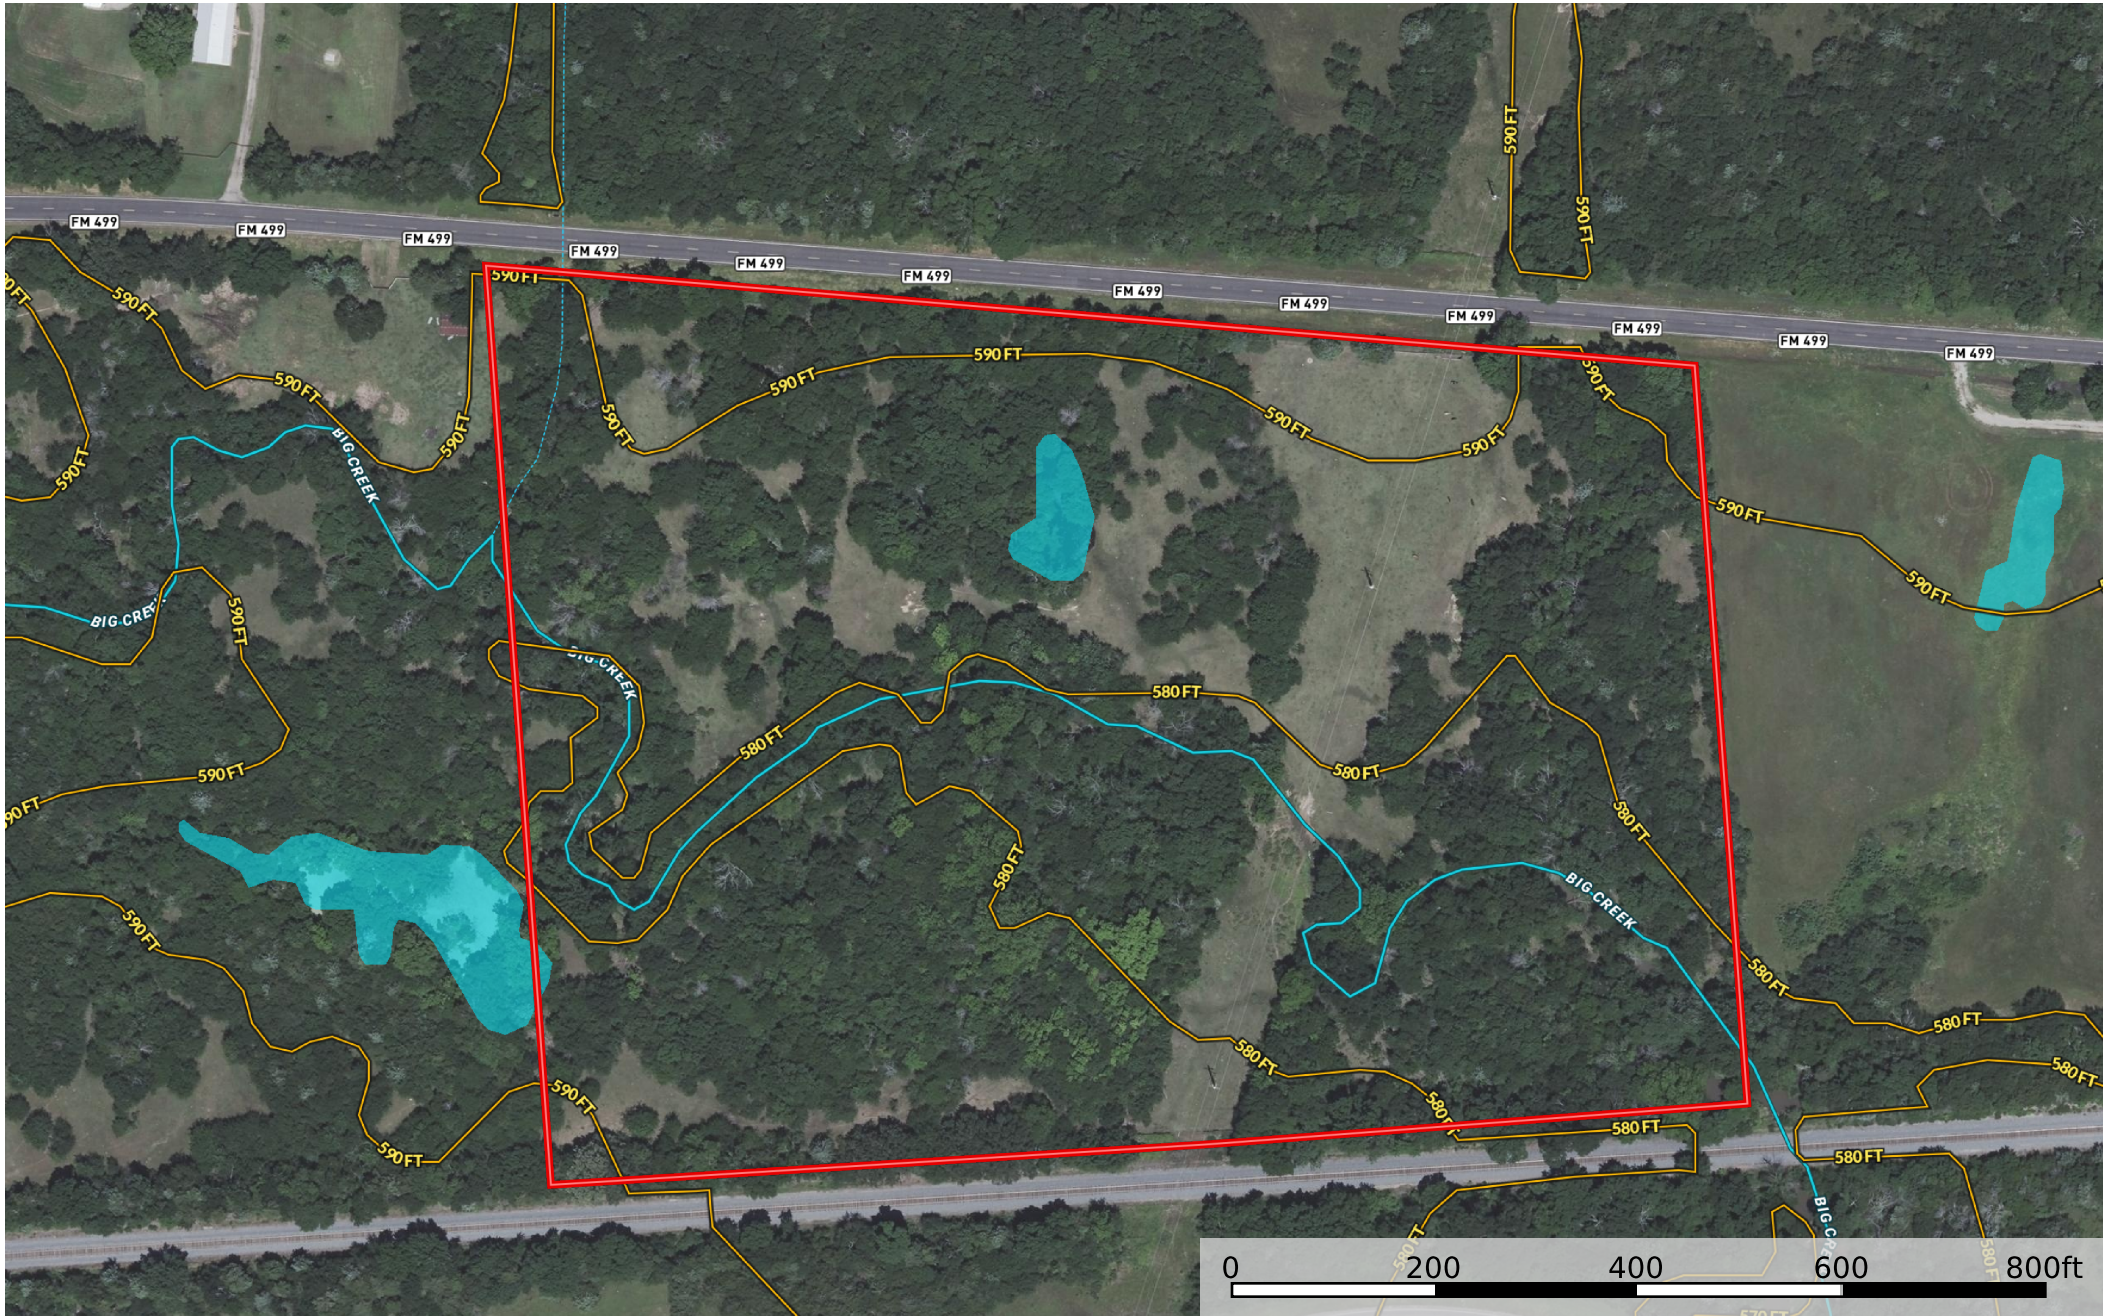

553 Farm Road 499 Cumby, Texas

22.44 AC +/-

-  Boundary
-  Stream, Intermittent
-  River/Creek
-  Water Body