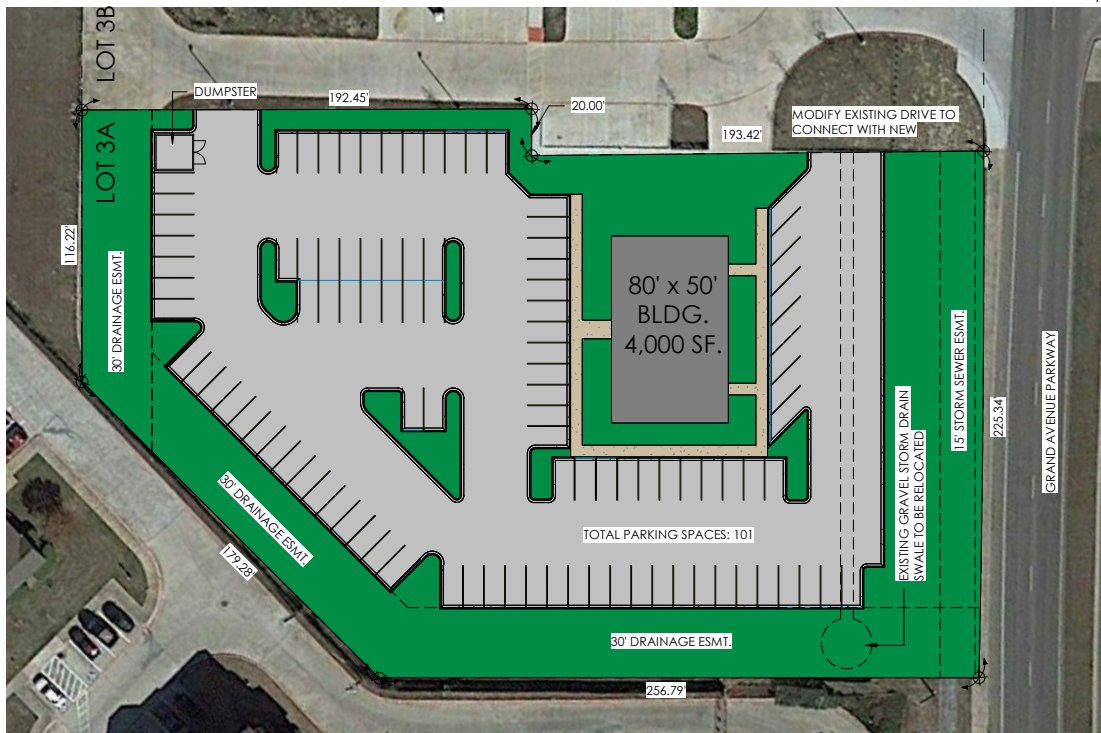

GRAND AVENUE PARKWAY
OFFICE BUILDING
OPTION B1
Pflugerville, Texas

NEGRETE & KOLAR
ARCHITECTS LLP
11720 N IH-35: AUSTIN TX 78753 | T: (512) 474-4524
204 E STUBBS ST: EDINBURG TX 78539 | T: (956) 384-0611
WWW.NEKOARCH.COM

GRAND AVENUE PARKWAY -
OFFICE BUILDING - OPTION B1
1" = 40'-0"