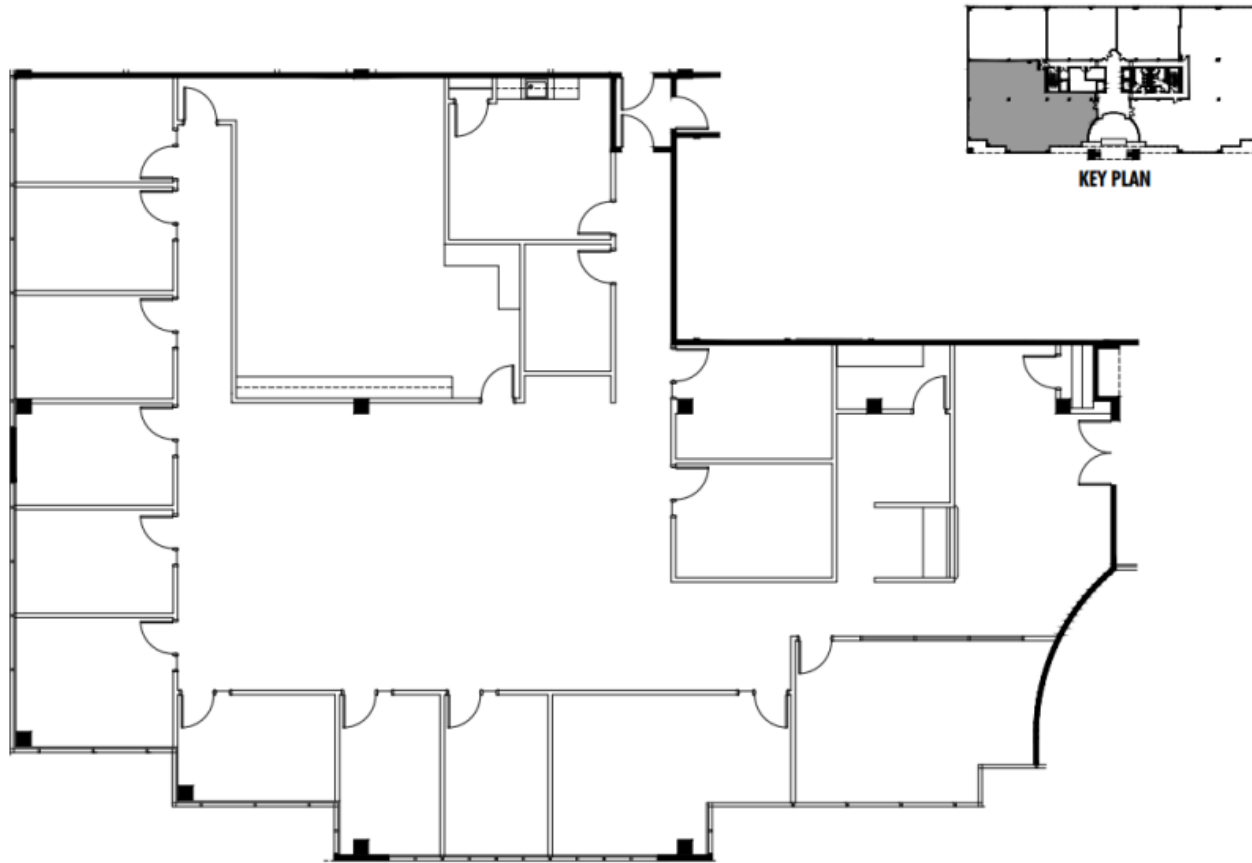

MANSELL THREE

SUITE 250
6,704 RSF

JB Gay
Jb@normandy-partners.com
404.301.7000

JIM CASWELL
Jim@normandy-partners.com
404.301.7000

**NORMANDY
PARTNERS**