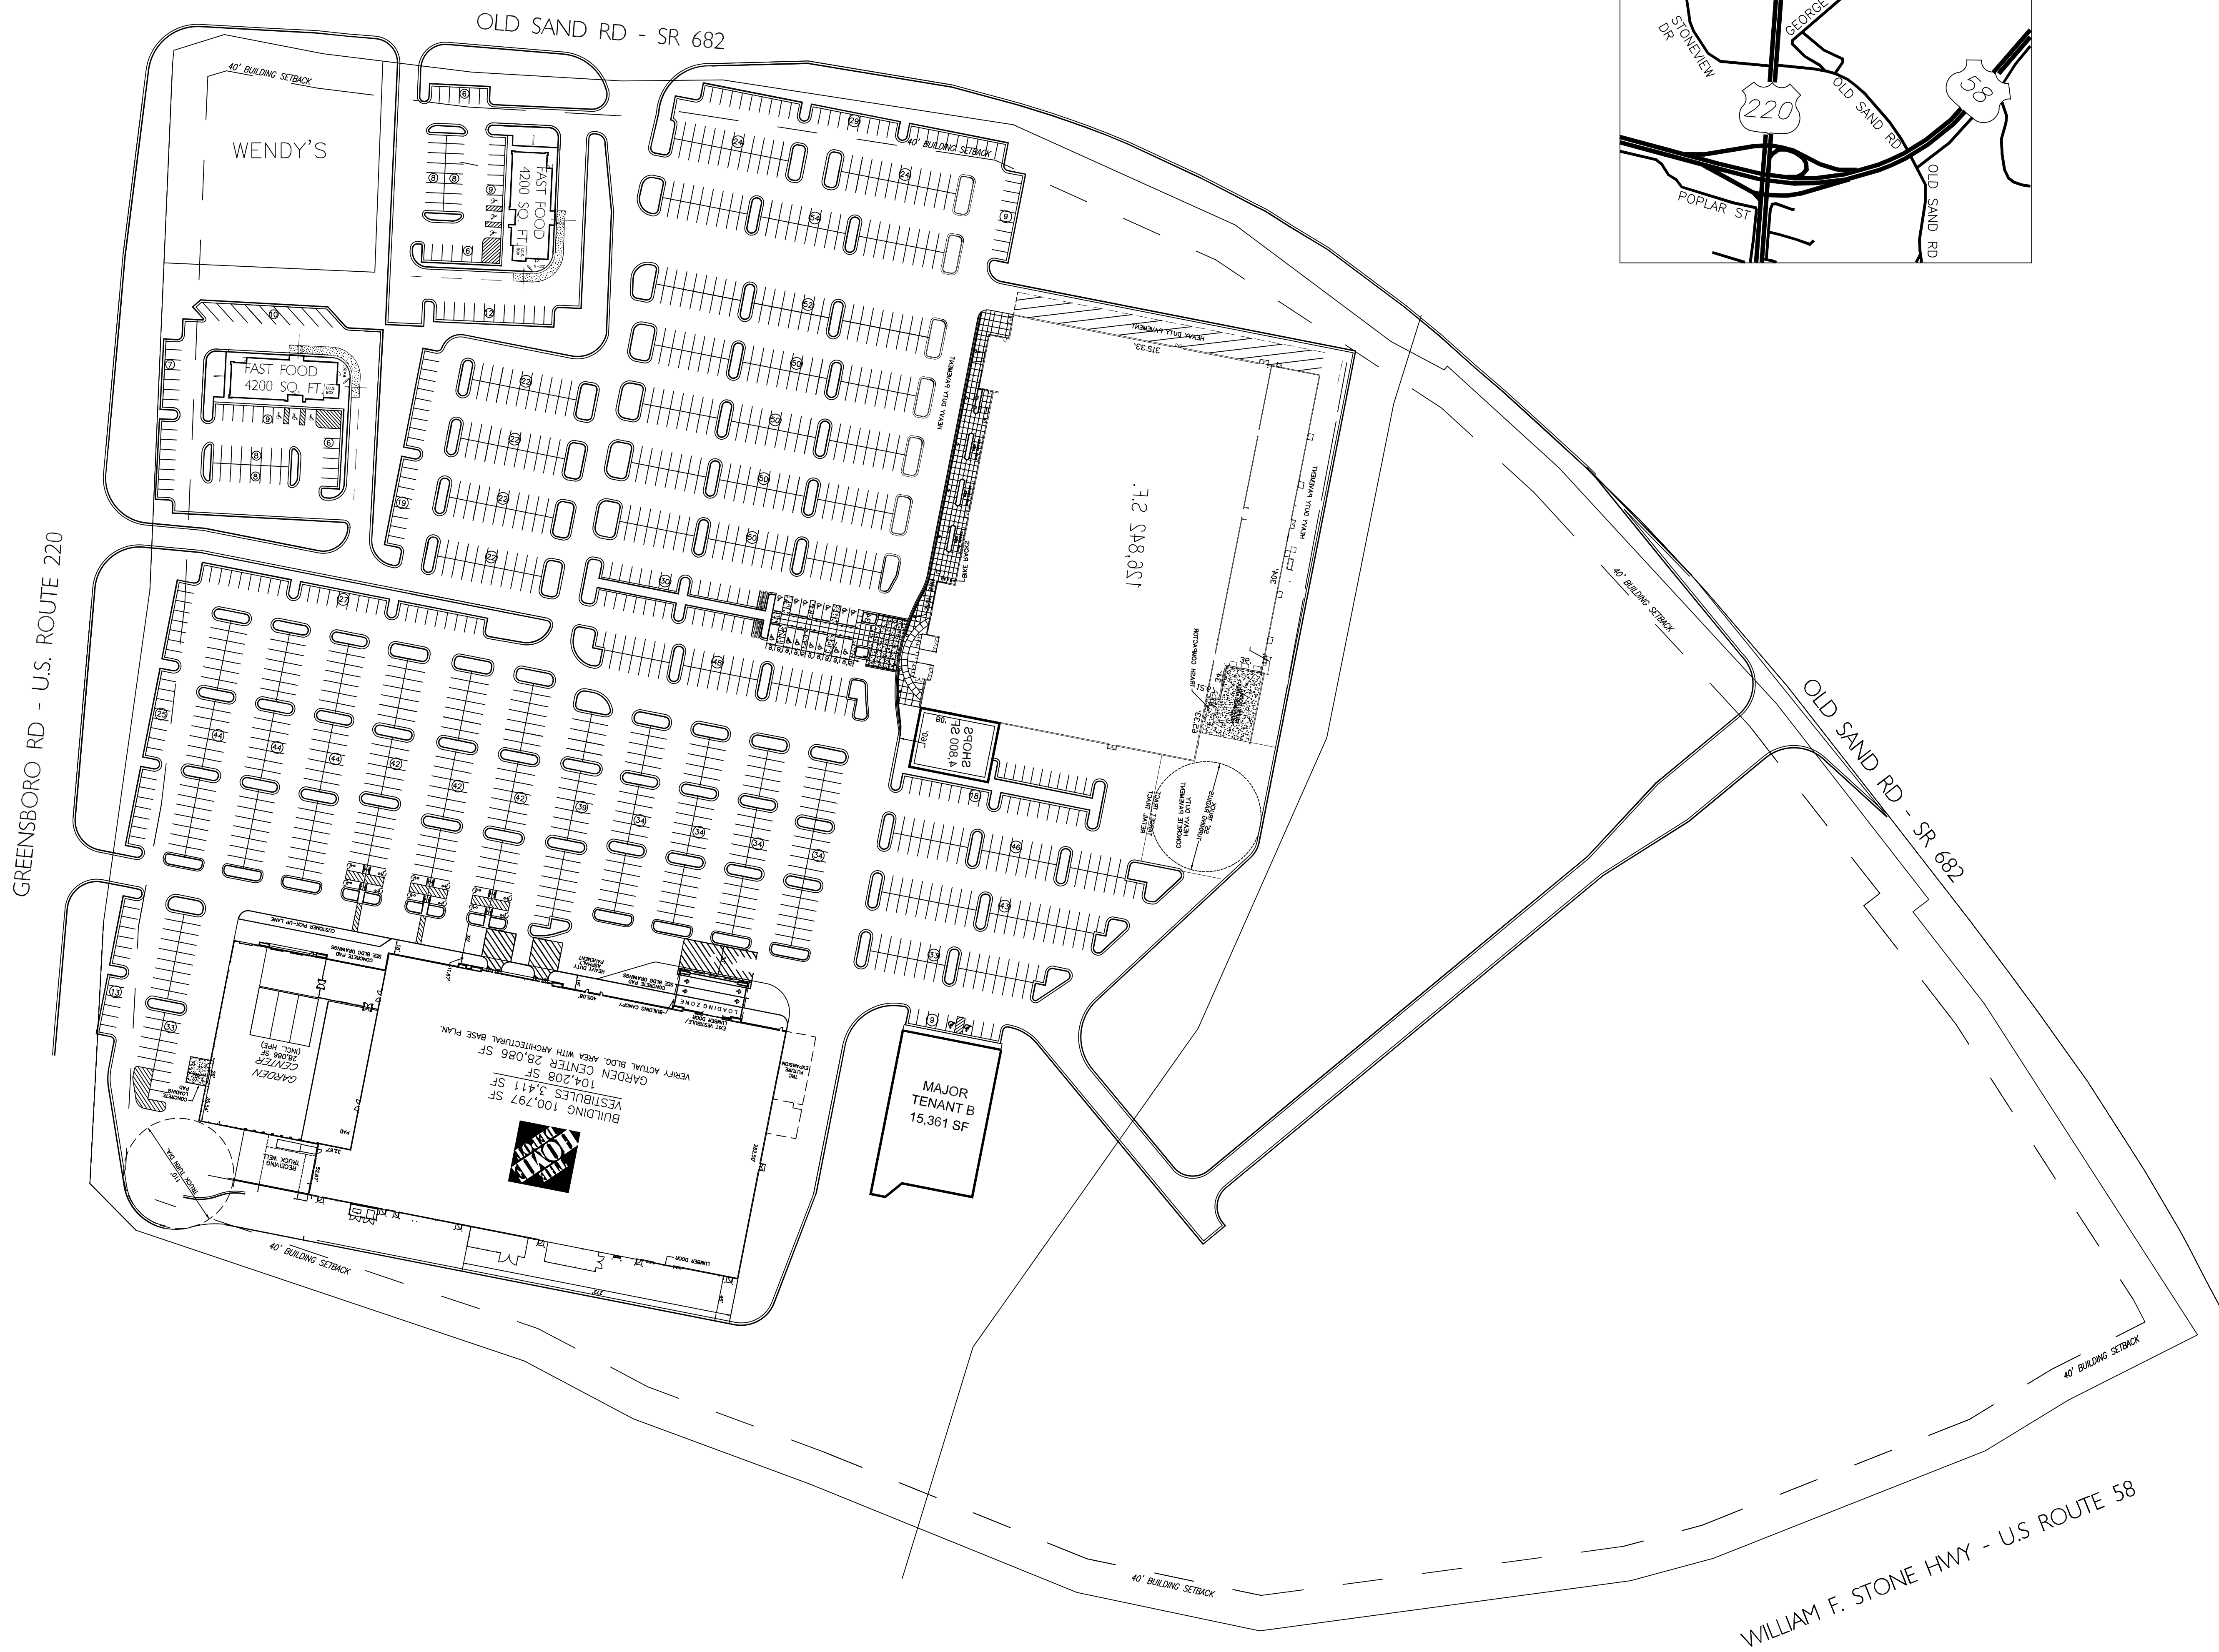

COMMERCIAL DEVELOPMENT VIRGINIA AVENUE
J & R MANAGEMENT, INC.
ROUTE 220, BUSINESS, VIRGINIA AVENUE

P-LAYOUT-3

NO.	DATE	DESCRIPTION	BY