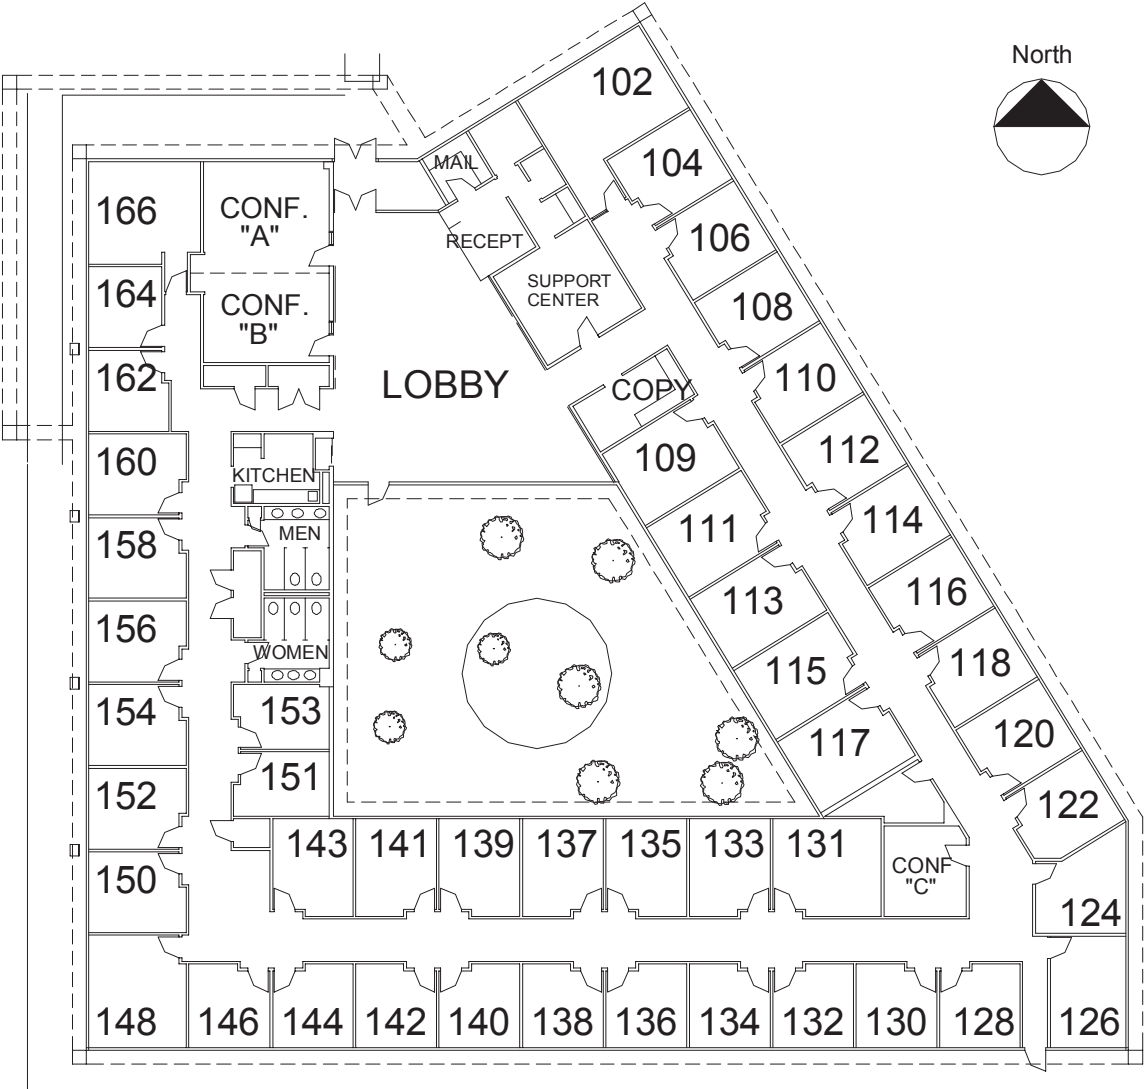

Inside Our Building

Building Amenities

Meeting Rooms

Business Services

Onsite Staff

Kitchen Area

Beverage Service