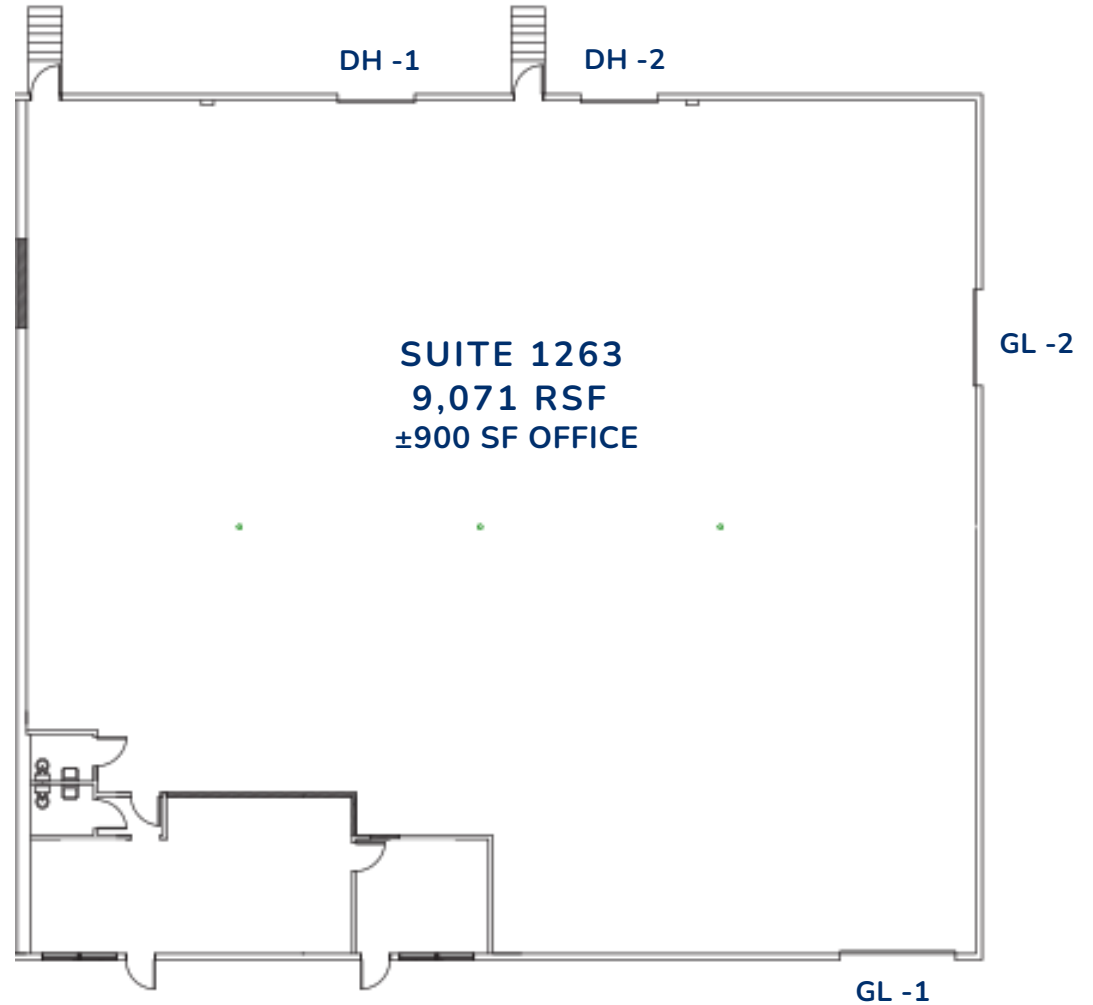

SUITE 1263

9,071 RSF

AVAILABLE: IMMEDIATELY

± 10% OFFICE

CLEAR HEIGHT: 17'

CROSS DOCK
2 DOCK HIGH
2 DRIVE - IN

POWER: 200 AMPS

SPRINKLERS: NO

MAKE-READY COMPLETE