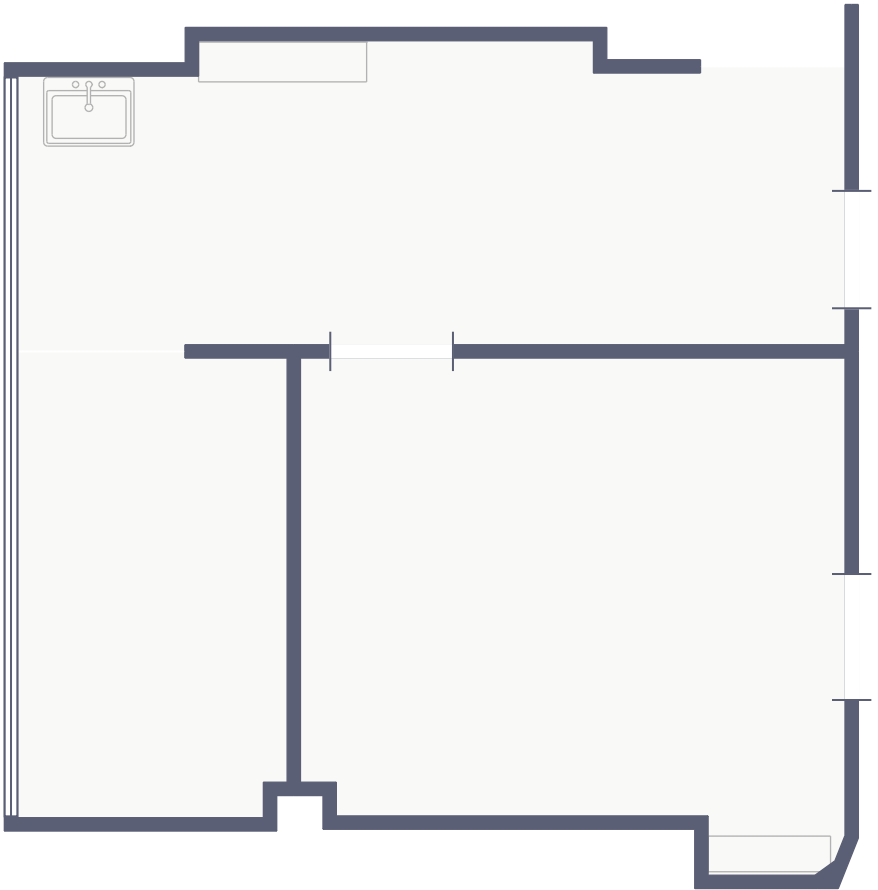

Unit 316

Approximately 428 sf total

3 ft