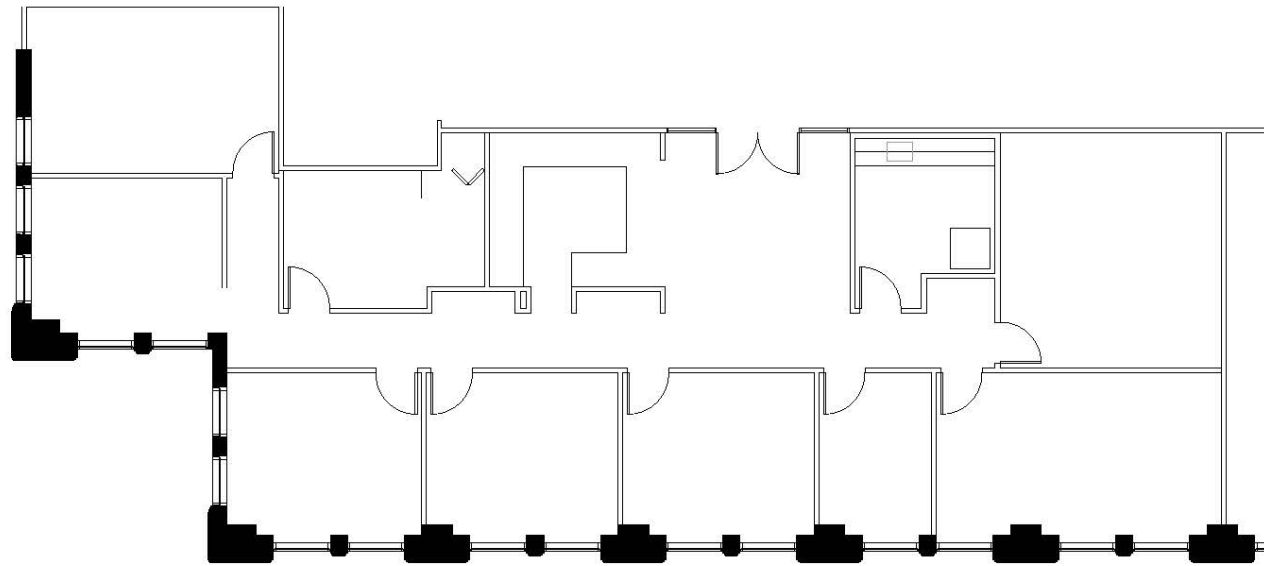

Floor Plan

29th Floor | Suite 2910 | 3,280 RSF

Mason Taylor
+1 312 470 2337
mason.taylor@cushwake.com

Karoline Eigel
+1 312 470 2302
karoline.eigel@cushwake.com

Paige Krueger
+1 949 554 9643
paige.krueger@cushwake.com

**NBC
TOWER**