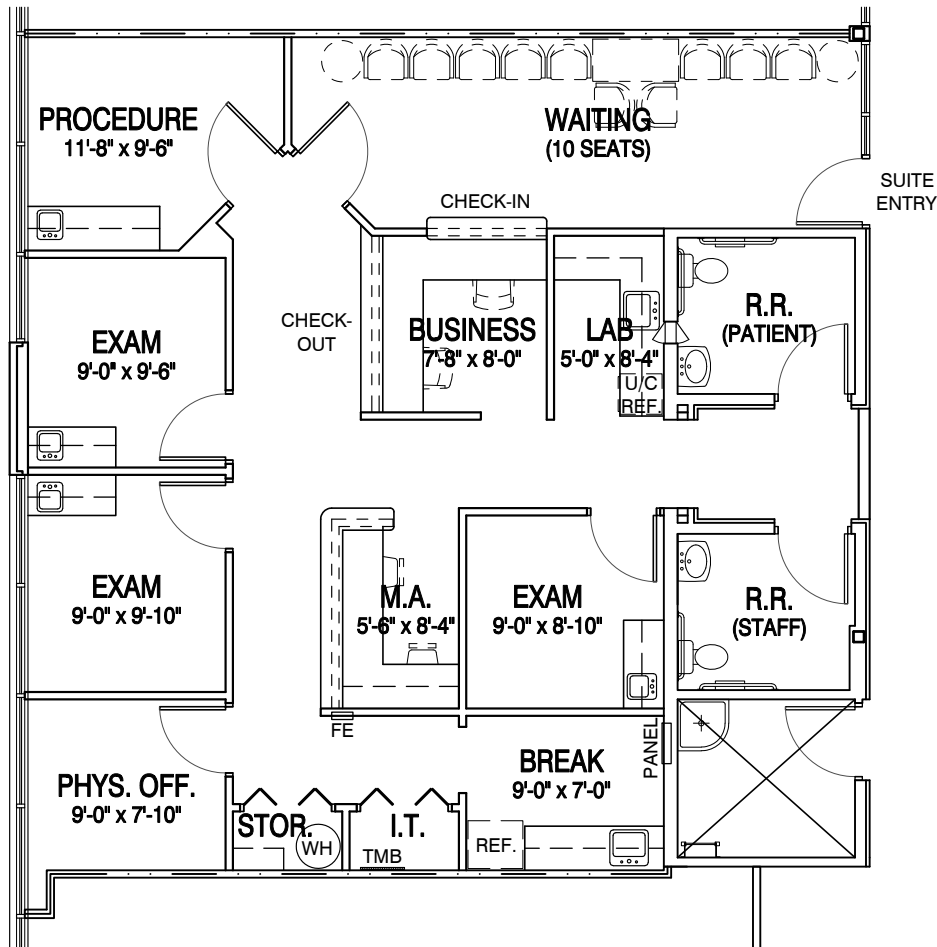

SUITE 204

SPEC SUITE TEST FIT

1,533 SF

AVAILABLE

Leasing by

PERRY GABUZZI, CCIM
602.513.5116
perry.gabuzzi@kidder.com

RACHAEL THOMPSON
602.513.5122
rachael.thompson@kidder.com