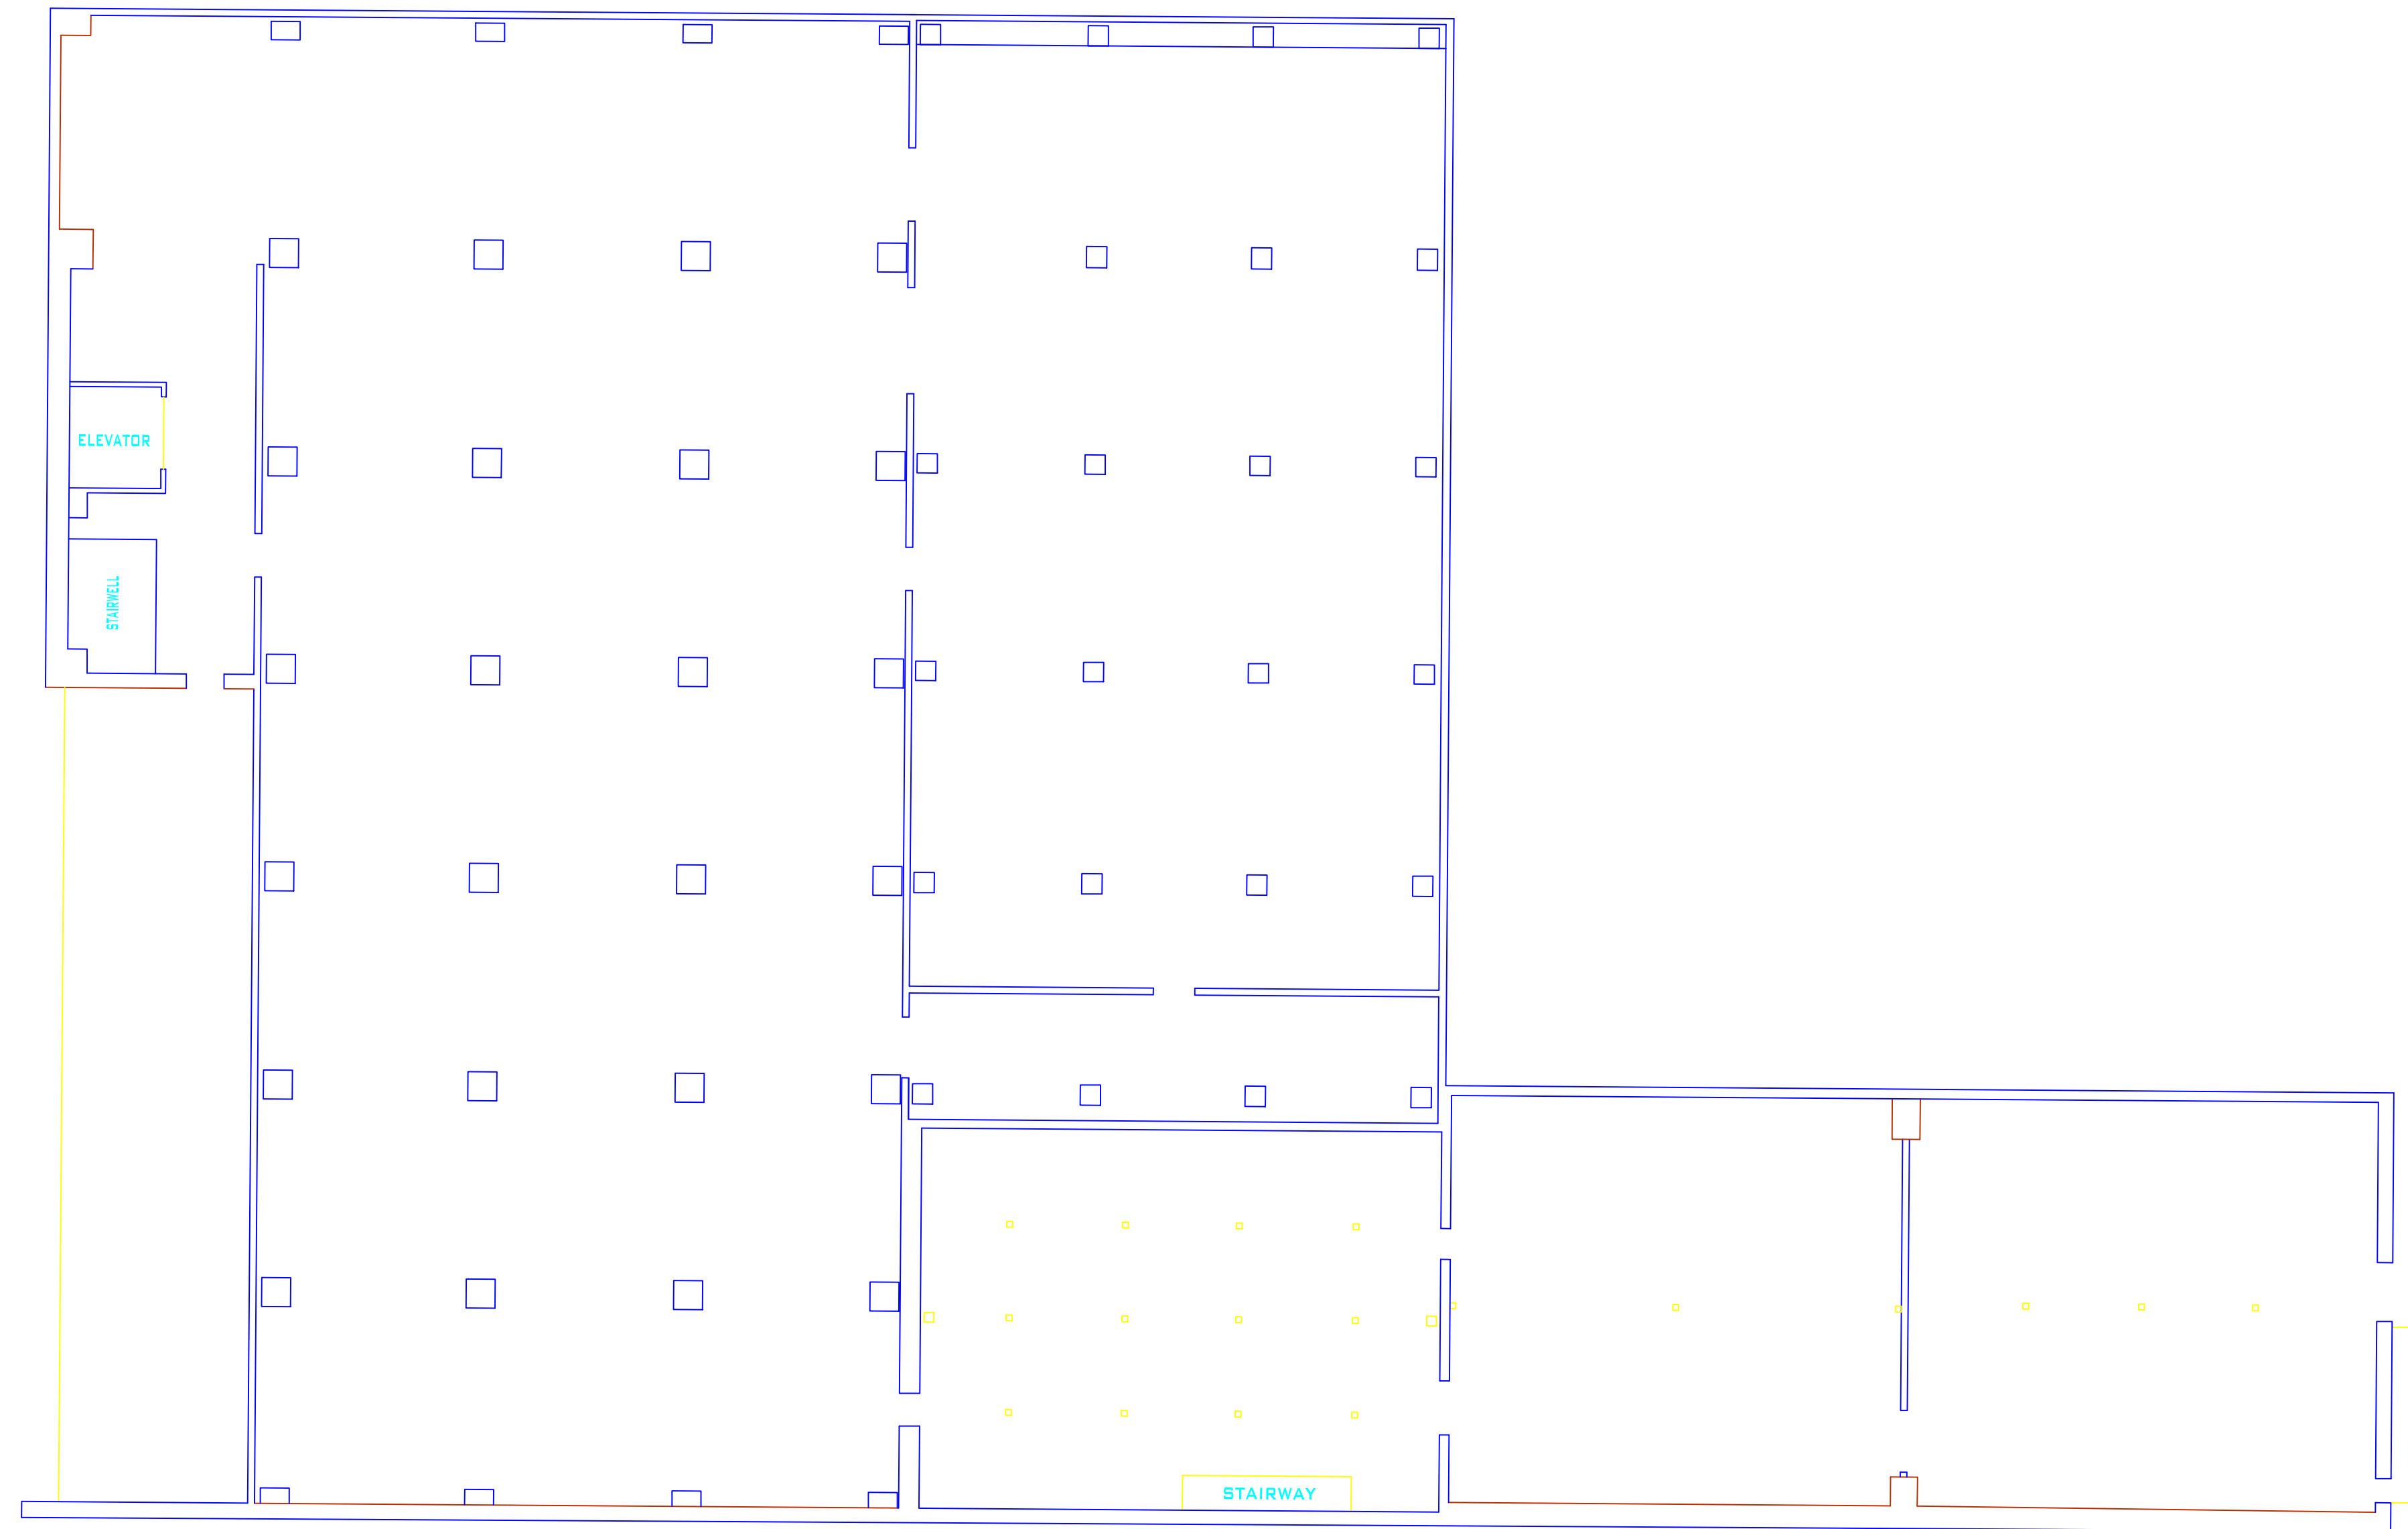

ARROYO PARKWAY

LEGEND:
— WOOD OR CORK FACED WALL
— BRICK OR CONCRETE WALL

Napolitano Holdings™

1015 S. ARROYO PARKWAY
PASADENA, CA 91105

03/02/2012
SCALE: 1/16" = 1'-0"

SURVEYOR'S SEAL:

David F. Grimes
DAVID F. GRIMES L.S. 3774