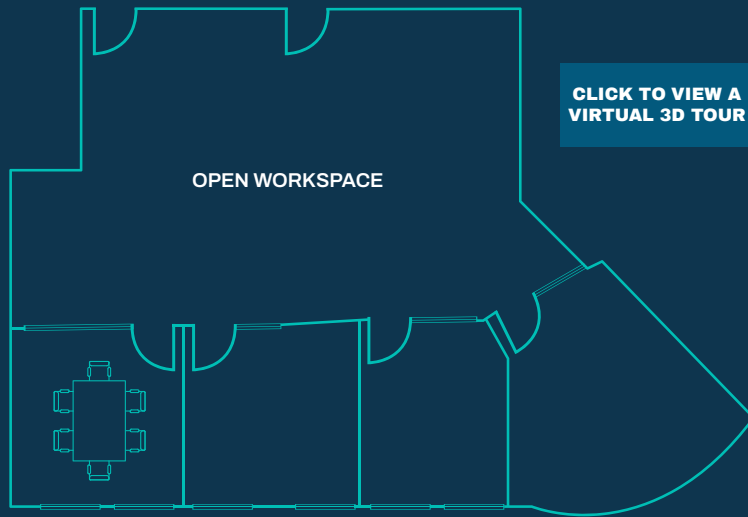

GOLDEN TRIANGLE

606 LIBERTY AVE
PITTSBURGH, PA

EXPANSIVE
workspace

TEAM SUITE 600D

ACCOMODATES HEADCOUNT OF UP TO 18

[CLICK TO VIEW A VIRTUAL 3D TOUR](#)

1236 SQUARE FEET OF PRIVATE SPACE PLUS 3000+SF OF SHARED WORKSPACE, COWORKING LOUNGE, KITCHEN, PHONE BOOTHS & MORE