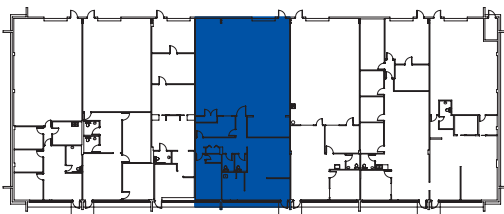

6702 Benjamin Road, Tampa, FL  
**Suite 400: 3,200 RSF**

KEY PLAN

For more information:

Kelli Hatton  
+1 813.454.1619  
khatton@naiburnsscalo.com

Coy Lowrey  
+1 813.215.8168  
clowrey@naiburnsscalo.com

5201 W Kennedy Blvd, Suite 925  
Tampa, FL  
+1 813.815.8360