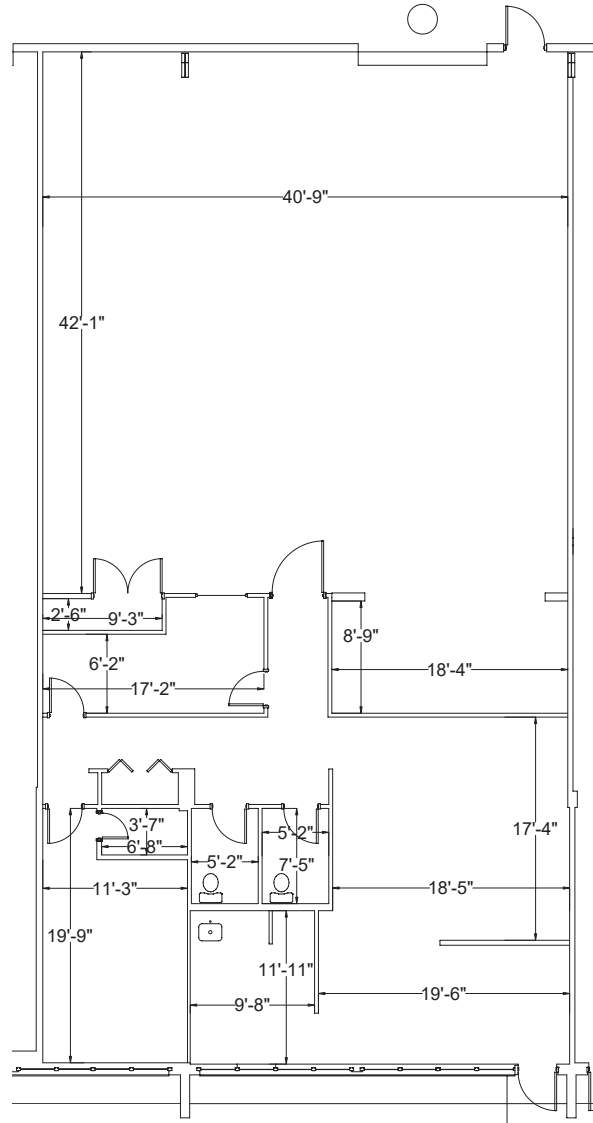

6702 Benjamin Road, Tampa, FL  
**Suite 400: 3,200 RSF**

KEY PLAN

For more information:

Kelli Hatton  
+1 813.454.1619  
khatton@naiburnsscalo.com

Coy Lowrey  
+1 813.215.8168  
clowrey@naiburnsscalo.com

5201 W Kennedy Blvd, Suite 925  
Tampa, FL  
+1 813.815.8360