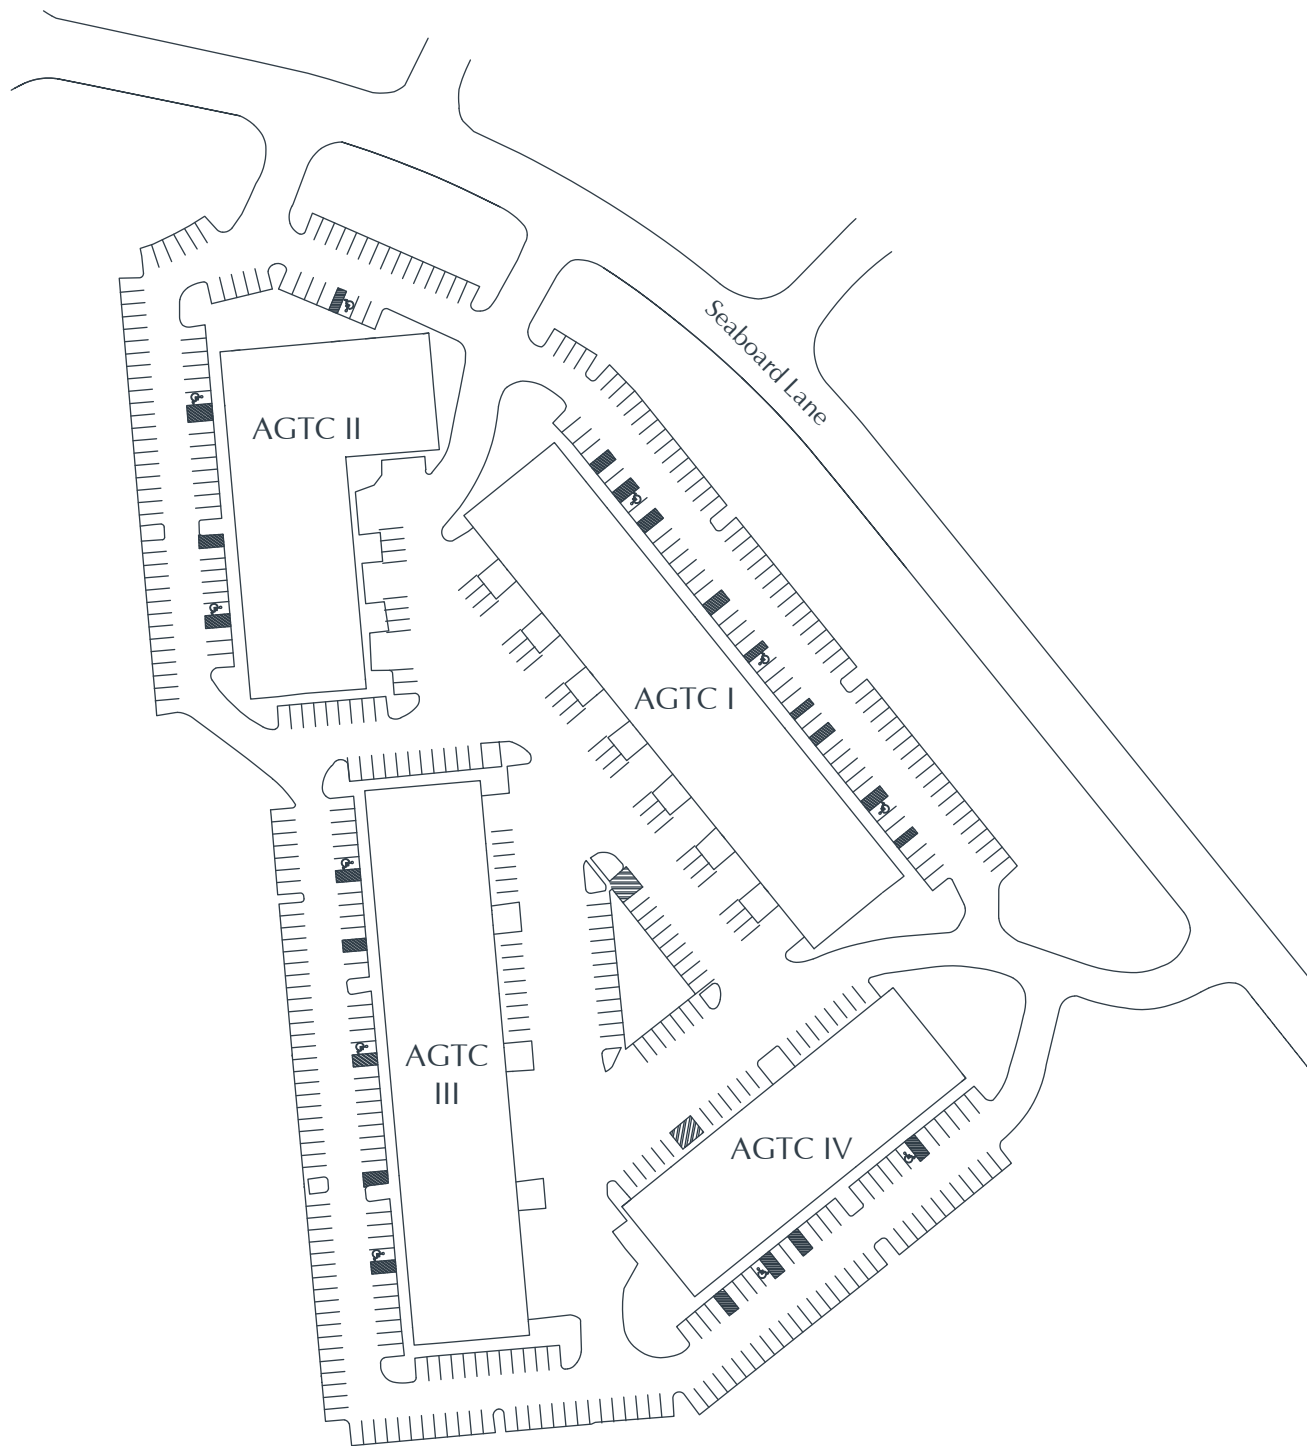

# ASPEN GROVES TECH CENTER

318 Seaboard Lane  
Franklin, TN

Created by Olen Commercial Realty Corp., 2022.  
Information is not to be published or copied without  
written approval. Square footage and floor plans are  
estimates and should be separately verified. All rates,  
terms, floor plans, and building facts are subject to  
change without notice.