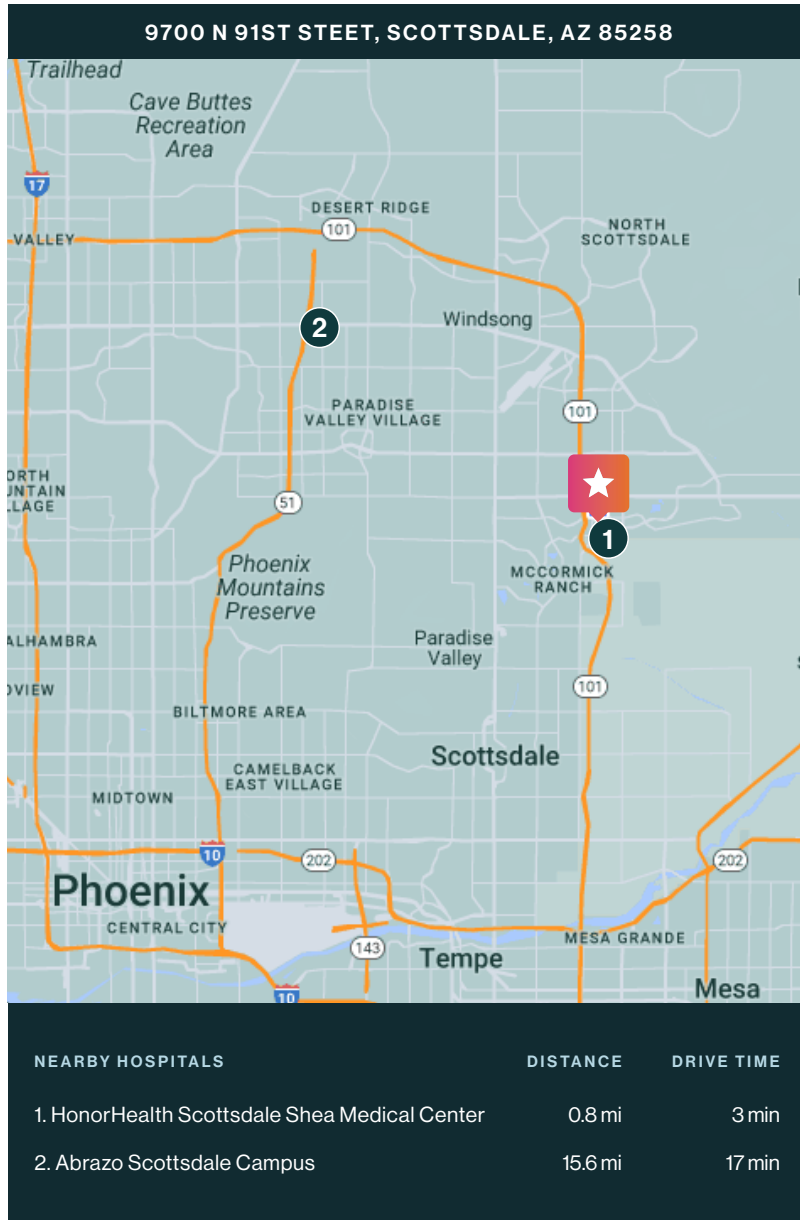

Mountain View Medical Plaza

9700 N 91st Street, Scottsdale, AZ 85258

[View Virtual Tour](#)

SIZE
69,181 RSF

PARKING RATIO
4.6 per 1,000 RSF

- Three medical office buildings on campus-like setting
- Convenient location with easy access to AZ-101
- Diverse tenant mix with robust referral base
- Features a garden setting with a courtyard and patio area
- Strategically located across from Honor Health Shea Medical Center
- Monument and building signage opportunities

Campus-like medical plaza located across from Honor Health Shea Medical Center.

POPULATION (5-MILE RADIUS)

149,902

AVERAGE HOUSEHOLD INCOME (5-MILE RADIUS)

\$135,902

PERCENT OF POPULATION INSURED (5-MILE RADIUS)

95.3%

SURROUNDING POINTS OF INTEREST

- CVS Pharmacy
- Sprouts Farmers Market
- Bashas'
- Seville Shopping Center
- Home2 Suites by Hilton
- McCormick Ranch Golf Club
- LA Fitness
- Starbucks
- Caribou Coffee
- Whataburger
- Grassroots Kitchen & Tap
- Portillo's