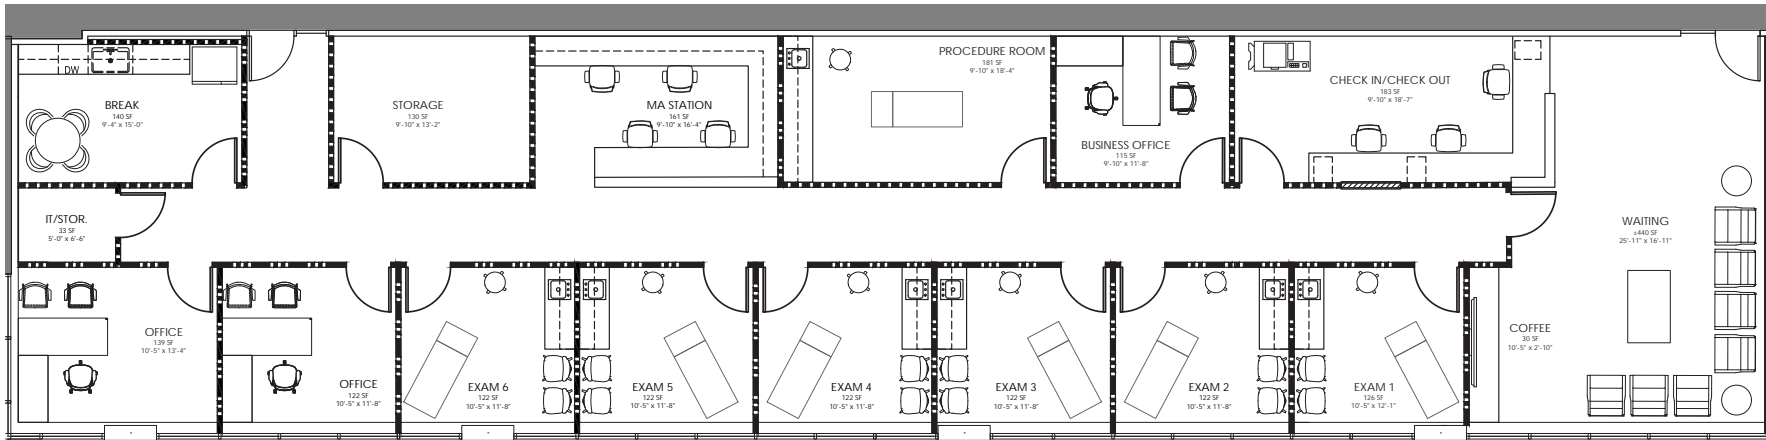

200 UNION

LAKESWOOD, COLORADO

SPEC SUITE G-18 HYPOTHETICAL

3,653 RSF

NEWMARK