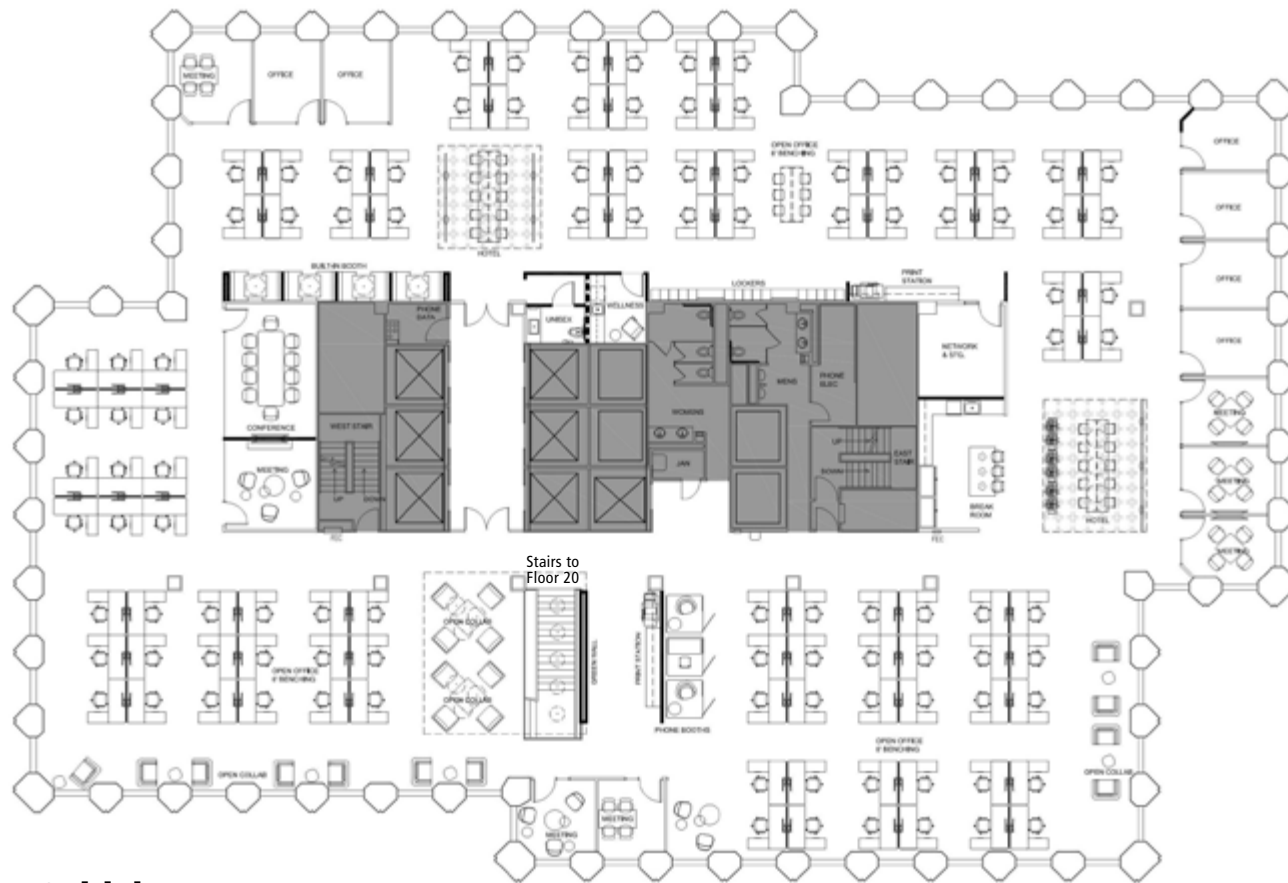

Floor 21 - Spec

17,428 SF

Floors 20 & 21

- 104 Cubicles**
- 10 Hotel Workstations**
- 6 Private Offices**
- 7 Meeting Rooms**
- 1 Medium Conference Room**

Exclusively offered by:

LLOYD LOW
+1 206 607 1796
lloyd.low@jll.com