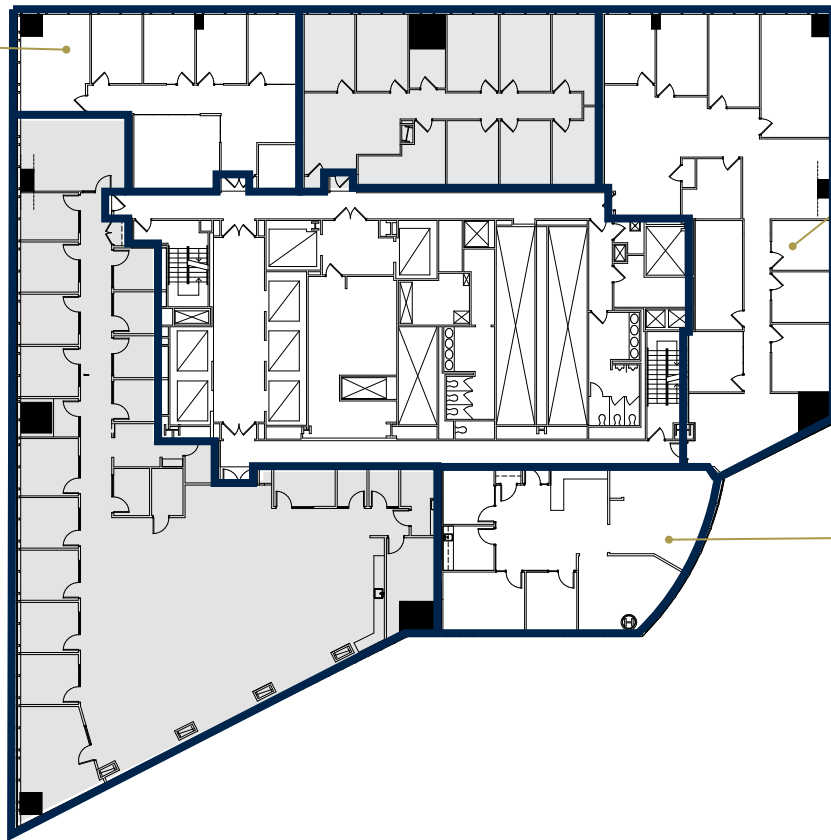

CAPELLA^{***} TOWER

FOR LEASE

17TH FLOOR TOWER

2,054 SF
AVAILABLE 4/1/23

3,968 SF

2,025 SF

Larissa Bodine
+1 651 592 8839
larissa.bodine@cbre.com

Ann Rinde
+1 612 961 3652
ann.rinde@cbre.com