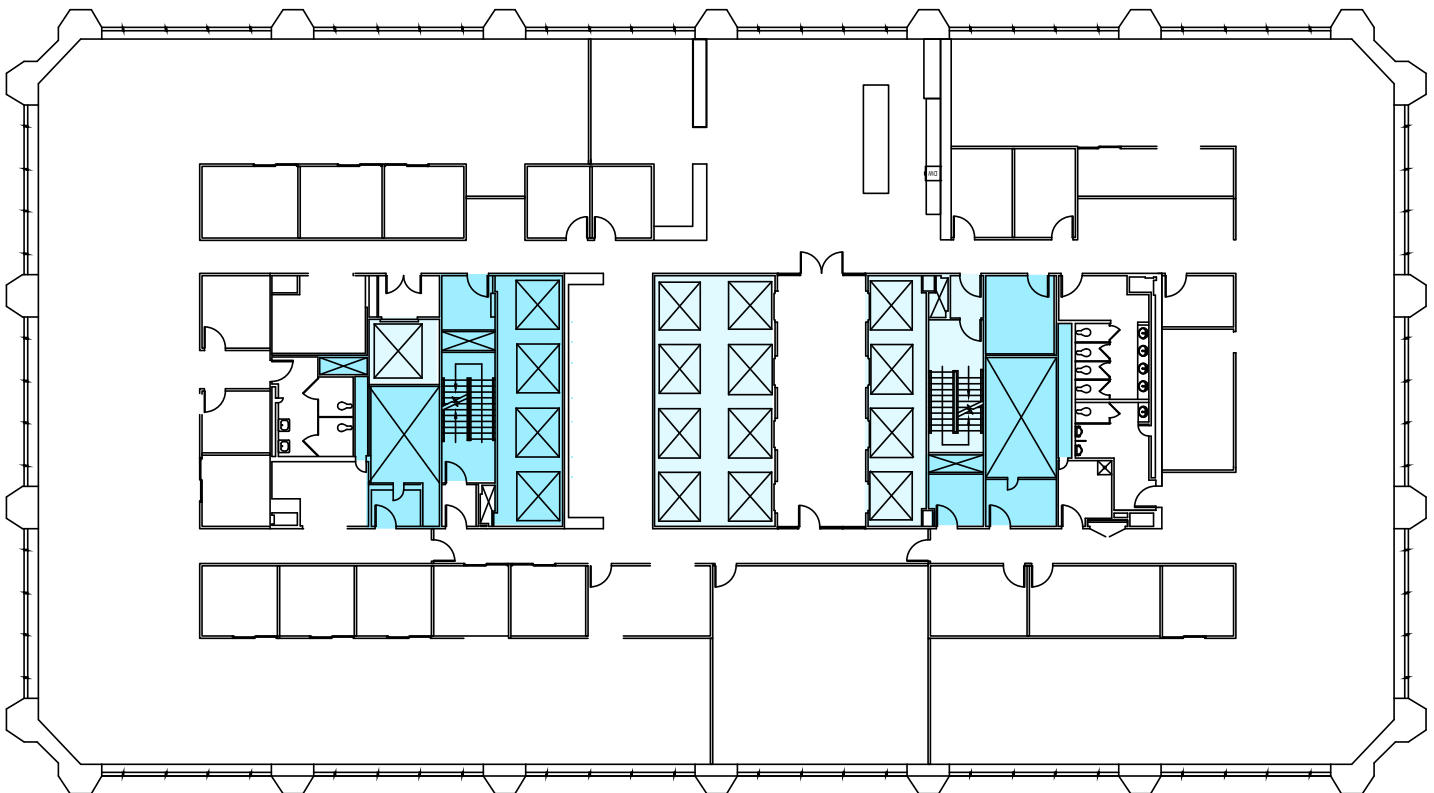

1600 SEVENTH

12TH FLOOR 21,040 RSF

CONTACT INFORMATION

LLOYD LOW
+1 206 607 1796
lloyd.low@jll.com

CLEITA HARVEY
+1 206 607 1794
cleita.harvey@jll.com

BAILEY HALLIS
+1 206 777 5203
bailey.hallis@jll.com

Although information has been obtained from sources deemed reliable, neither Owner nor JLL makes any guarantees, warranties or representations, express or implied, as to the completeness or accuracy as to the information contained herein. Any projections, opinions, assumptions or estimates used are for example only. There may be differences between projected and actual results, and those differences may be material. The Property may be withdrawn without notice. Neither Owner nor JLL accepts any liability for any loss or damage suffered by any party resulting from reliance on this information. If the recipient of this information has signed a confidentiality agreement regarding this matter, this information is subject to the terms of that agreement. © 2024 Jones Lang LaSalle IP, Inc. All rights reserved.