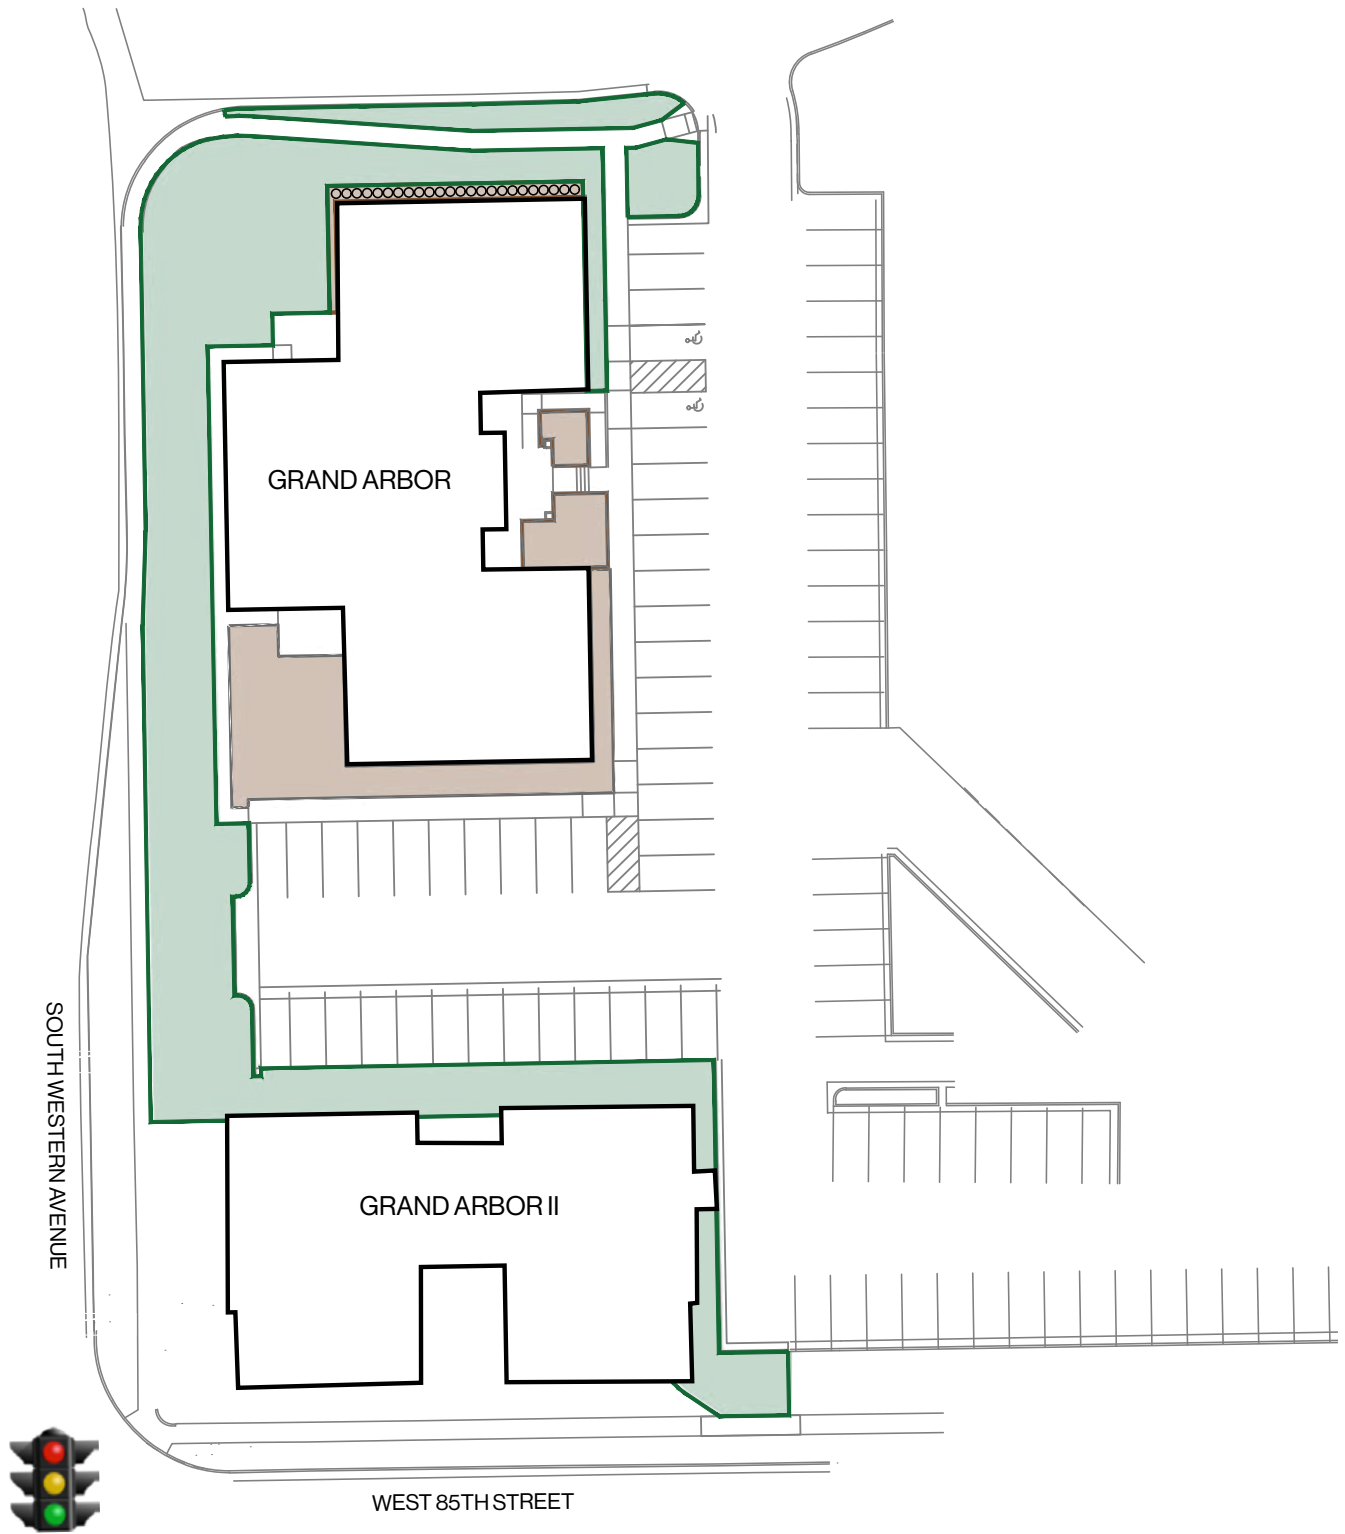

FOR LEASE

Grand Arbor Office

EXECUTIVE OFFICE SUITES AT 85TH & WESTERN

7520 South Grand Arbor Court | Sioux Falls, SD 57108

SIZE

Suite 110: 530 sqft
Suite 130: 611 sqft

PRICE

Suite 110: \$1,500 / month*
Suite 130: \$1,725 / month*
*Includes Utilities

LOCATION

Southeast corner of 85th
Street and Western Avenue.

TRAFFIC

Combined traffic count of
20,900 vehicles per day at
the intersection of 85th &
Western.

LAYOUT

This professional office
building has a welcoming
entrance with modern finishes,
executive office suites, shared
restrooms, and offers direct
access from the parking lot.

Information deemed reliable, but not guaranteed.

FOR LEASE

Area Map Grand Arbor Office

FOR
LEASE

Site Plan
Grand Arbor Office

**FOR
LEASE**

Building Floor Plan
Grand Arbor Office

**FOR
LEASE**