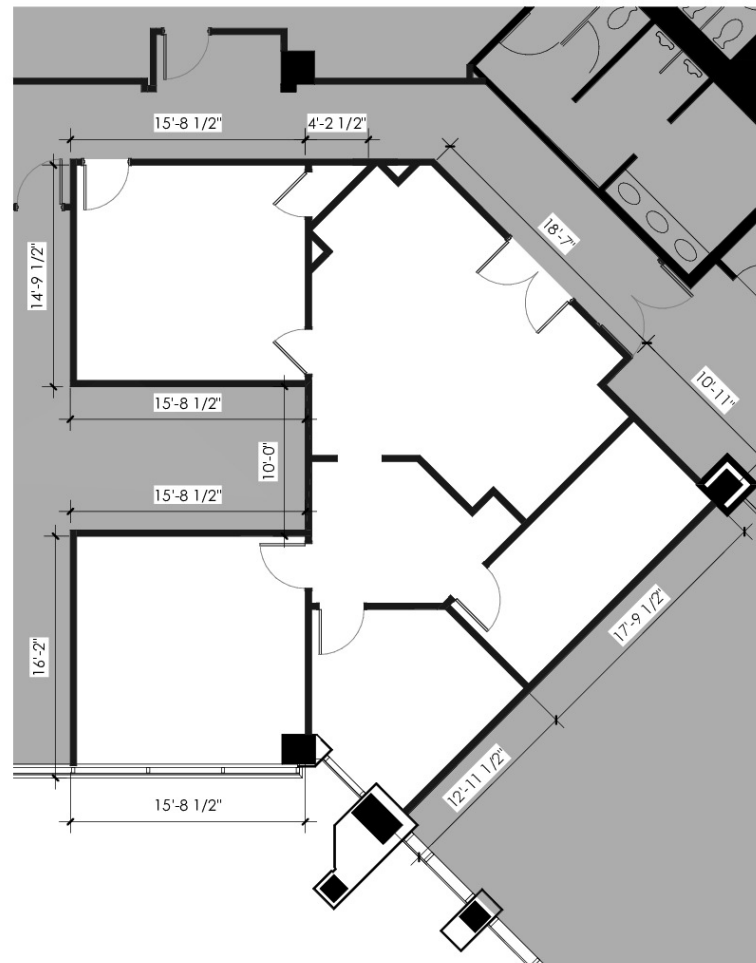

200 ASHFORD CENTER

Suite 210 | 1,470 RSF

KEY PLAN

Matt Fergus

Vice President
404.414.7059
mfergus@lpc.com

Seabie Hickson IV

Vice President
404.376.1295
shickson@lpc.com

Lincoln