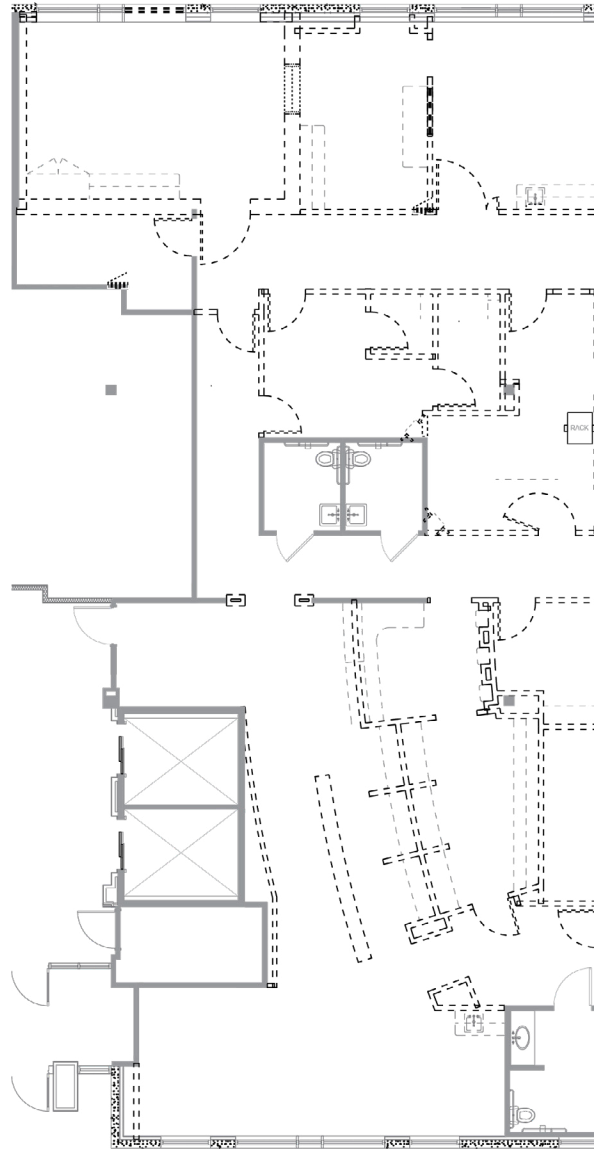

# SUITE PLAN

**Dakota Ridge**  
13402 West Coal Mine Avenue  
Littleton, CO 80127

**SUITE 105**  
3,661 SF