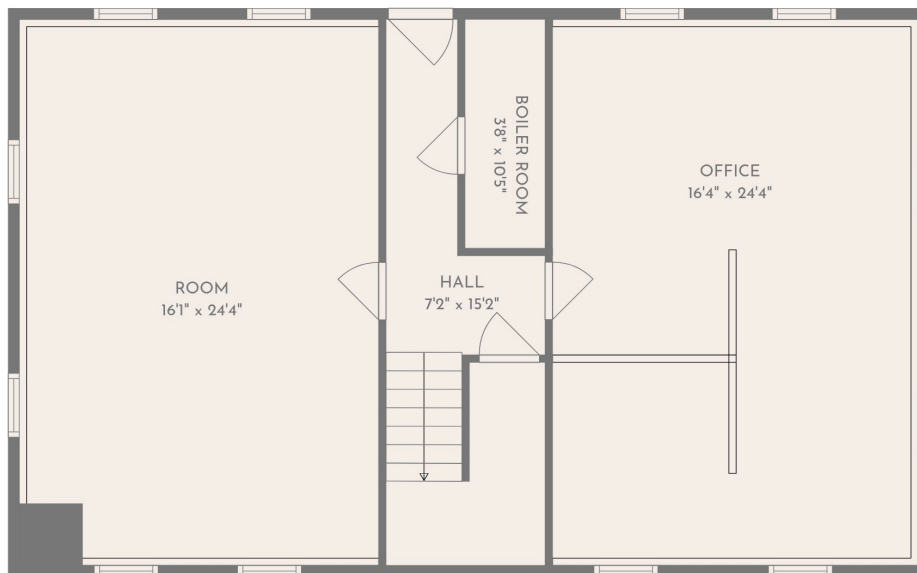

2nd floor

1st floor

**TOTAL: 2013 sq. ft**  
 1st floor: 987 sq. ft, 2nd floor: 1026 sq. ft  
 EXCLUDED AREAS: BOILER ROOM: 38 sq. ft, WALLS: 135 sq. ft

FLOOR PLAN CREATED BY CUBICASA APP. MEASUREMENTS DEEMED HIGHLY RELIABLE BUT NOT GUARANTEED.