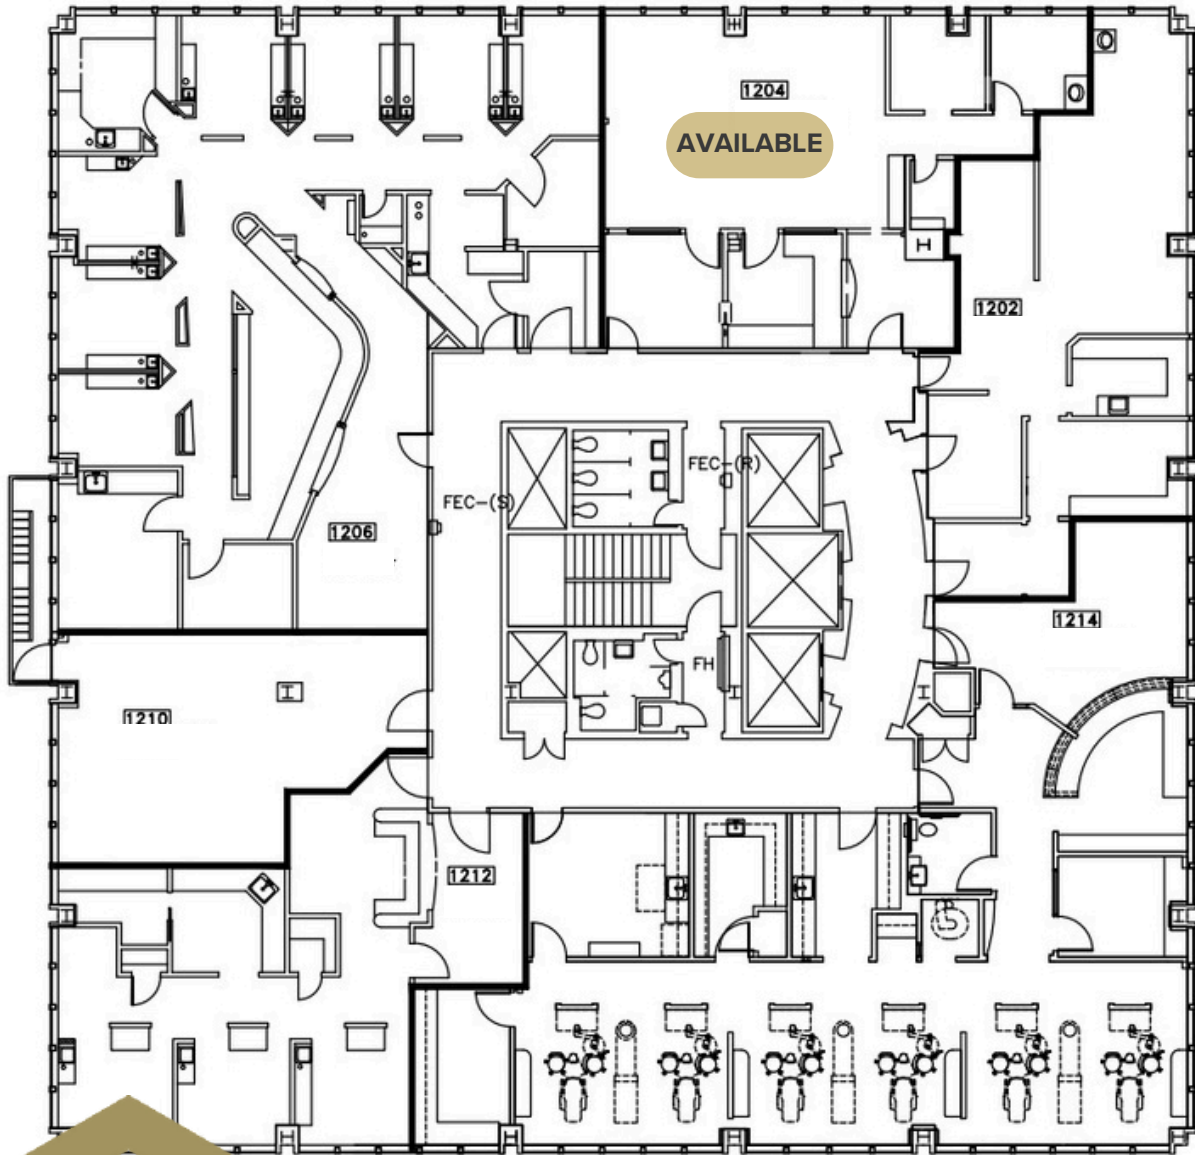

511 BUILDING

511 SW 10TH AVENUE | PORTLAND, OR

SUITE 1204: 1,162 RSF

FOR LEASING INFORMATION:

CARTER BEYL

Licensed in Oregon

503.522.2280

Carter@menasheproperties.com