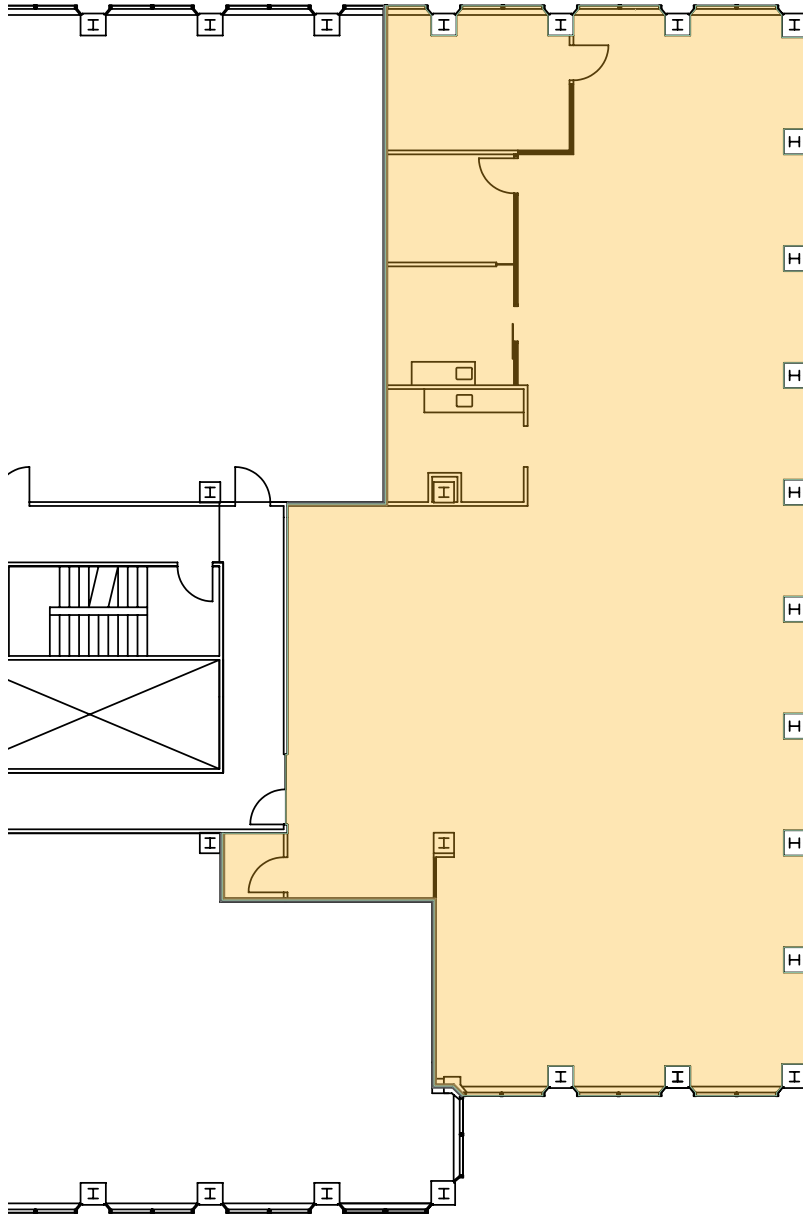

FLOOR PLAN

LEASE INFORMATION	
Building	Lloyd Center Tower
Address	825 NE Multnomah St
Floor	Eleventh
Suite	1145
Total SF	4,531 RSF

JEFF FALCONER, SIOR

503-542-4346

jeff@capacitycommercial.com

MCCOY DOERRIE, SIOR