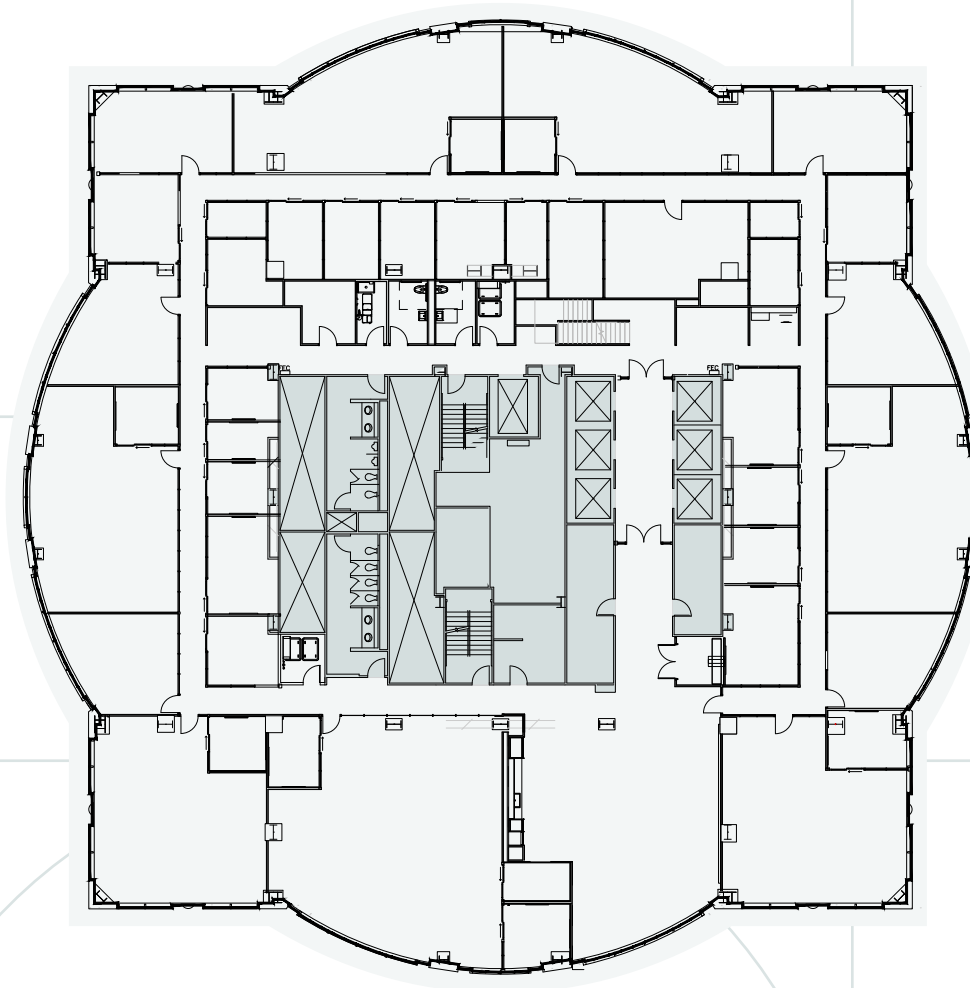

FLOOR 20

SUITE 2000

23,244 SF

TOWER
1201

BROKER CONTACT

Lloyd Low

+1 206 607 1796
lloyd.low@jll.com

Joe Gowan