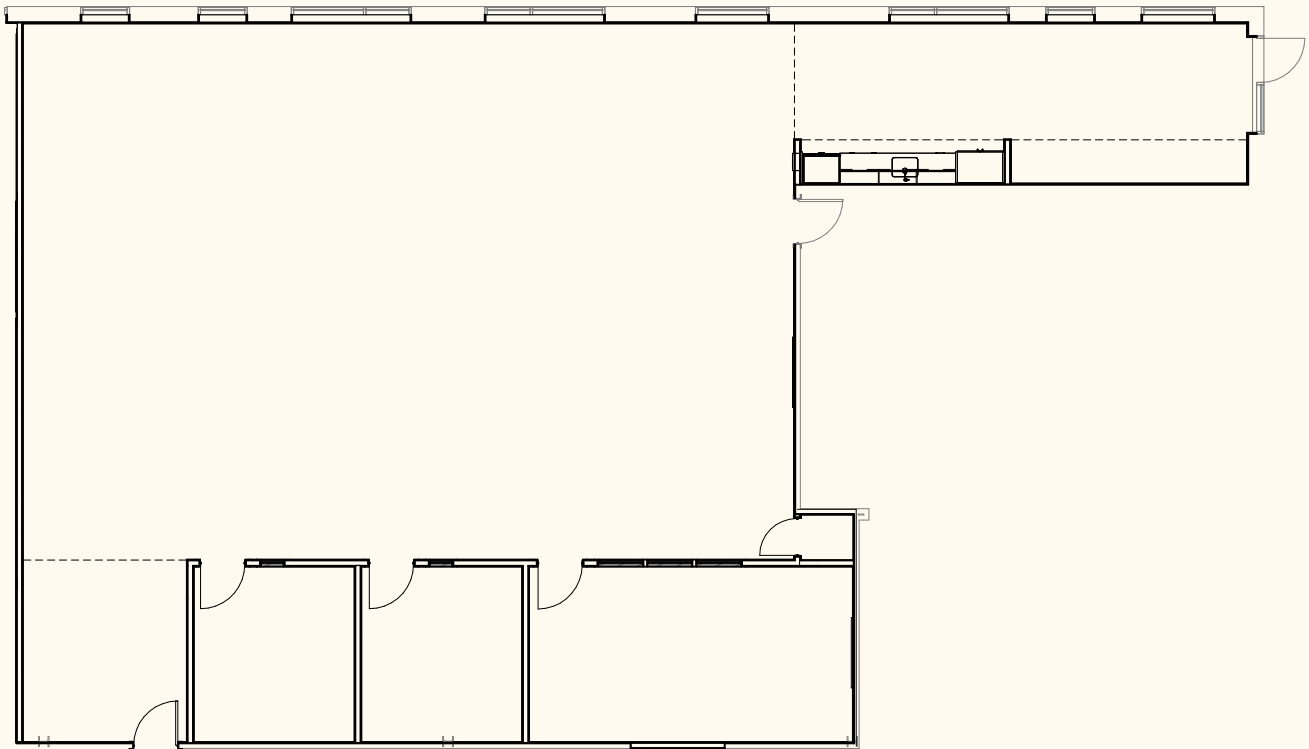

# Suite 82040

3,867 SF - Spec Suite

Second Floor

Office Space For Lease at Leander Union - 10860 Crystal Falls Pkwy, Leander, TX 78641