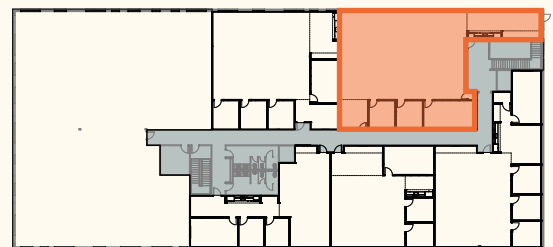

# Suite 82040

3,867 SF - Spec Suite

Second Floor

Office Space For Lease at Leander Union - 10860 Crystal Falls Pkwy, Leander, TX 78641