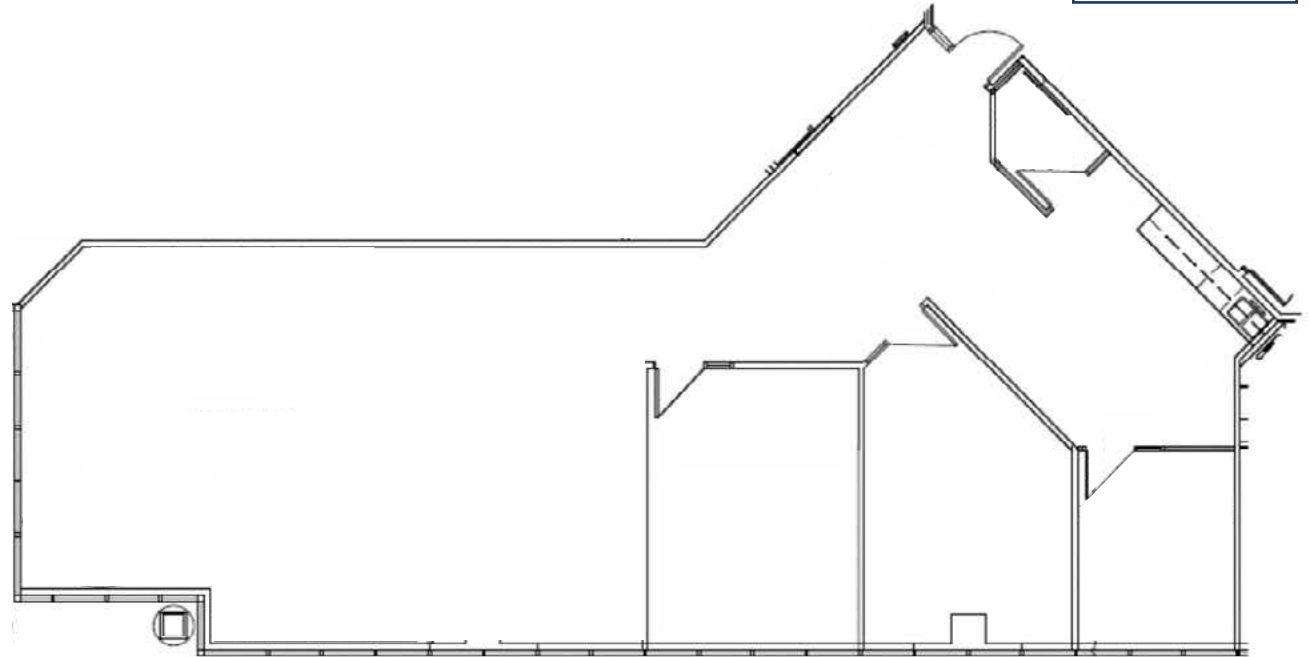

CLICK FOR
INTERACTIVE TOUR

Matterport™

5343 N. 16TH ST. | PHOENIX, AZ 85016

NEWMARK

VERO

2555 East Camelback Road
Suite 600
Phoenix, AZ 85016

MIKE GARLICK, SIOR
Executive Managing Director
t 602-952-3825
mike.garlick@nrmk.com