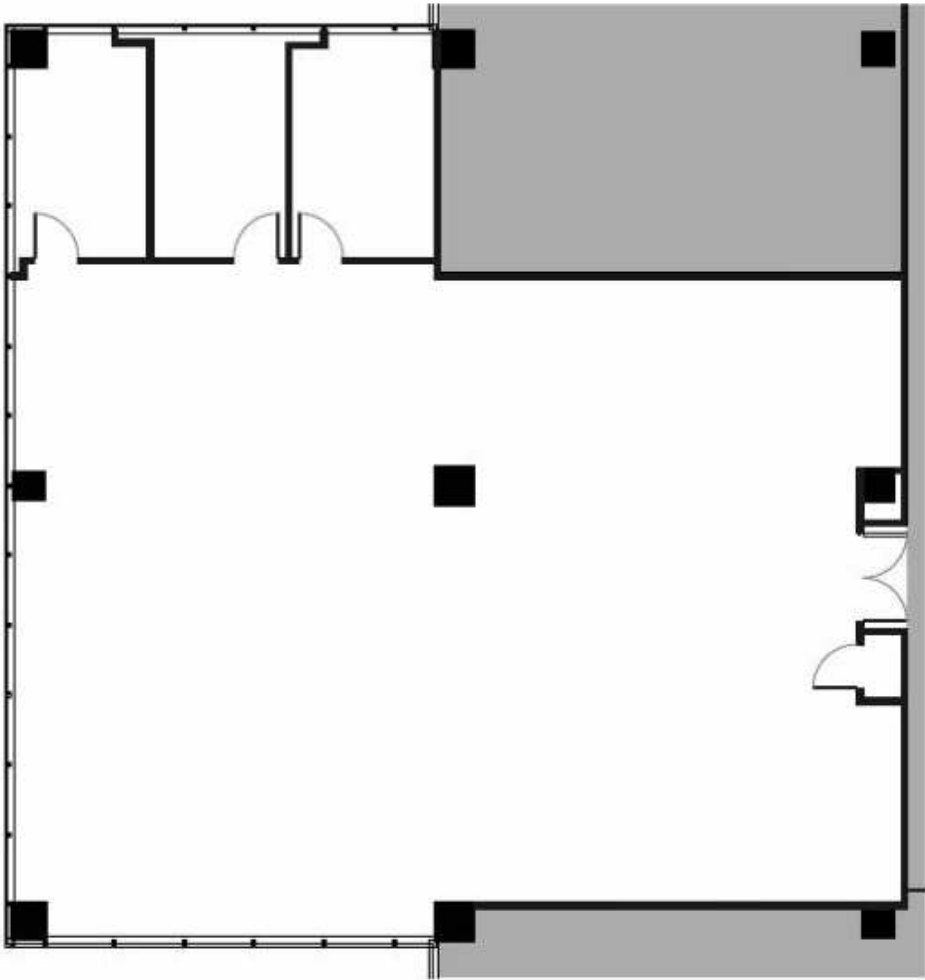

KEY PLAN 

Alex Port Maia Perri Hunter Henritze
404.924.2816 678.836.5773 404.924.2819
aport@lpc.com mperri@lpc.com hhenritze@lpc.com

Lincoln