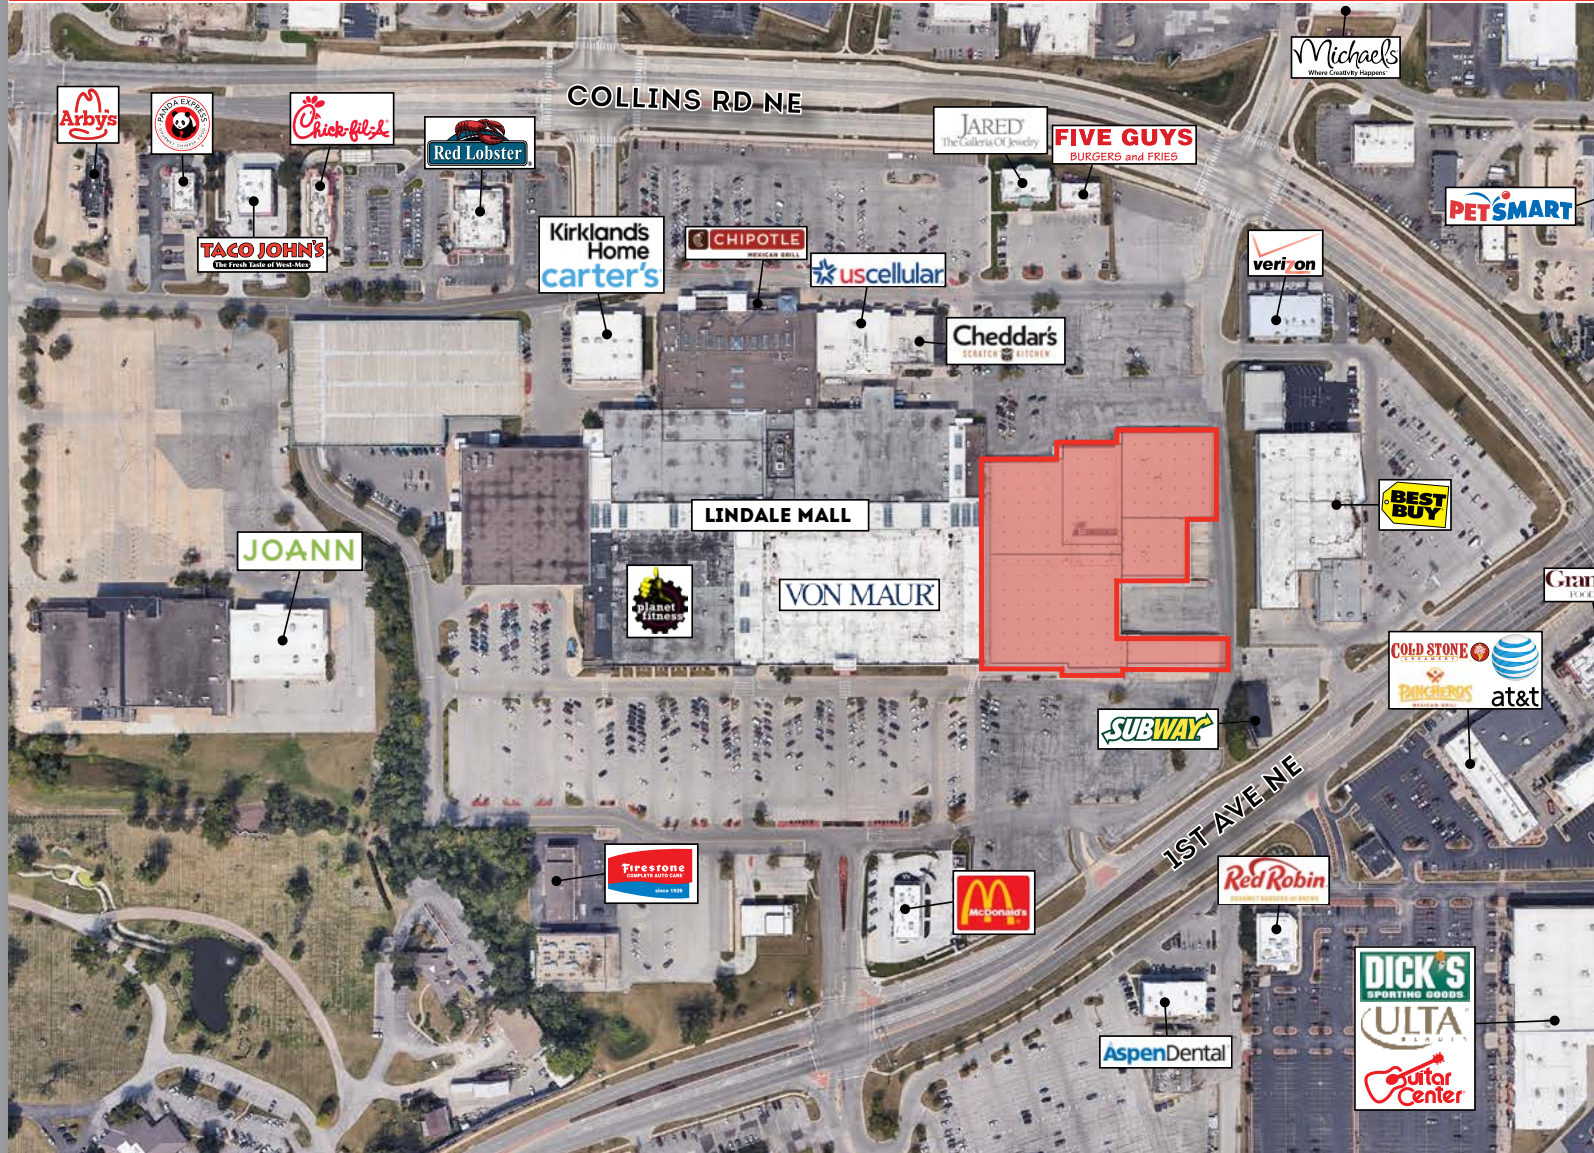

LINDALE MALL REDEVELOPMENT

LINDALE MALL COLLINS ROAD NE CEDAR RAPIDS, IOWA

- Retailers within a 1-mile radius include: Von Maur, Super Target, Dicks Sporting Goods, TJ Maxx, Kohl's, Home Goods, Hobby Lobby, Old Navy, Barnes & Noble, Petsmart, Michael's, Home Depot & Ulta
- Traffic Counts: Approximately 50,000 VPD
- Up to 80,000 SF Available
- Full access intersection
- Population of over 200,000 people within a 20-minute drive

Fleet Farm

MAC
HIGHEST ATHLETIC CLUB
EVERY. BODY.

ALDI

Walmart

sam's club

LOWE'S

THESEN'S

MARCUS
THEATRES

INTERSTATE 380

COLLINS RD NE

BARNES & NOBLE
BOOKSELLERS
OLD NAVY
OfficeMax
KOHLS
TJ-MAXX

LINDALE MALL
VON MAUR
rue21

★ SITE

BEST BUY

PET SMART

MAC
HIGHEST ATHLETIC CLUB
EVERY. BODY.

JOANN

DICK'S
ULTA
Cultural Center

slumberland

THE HOME DEPOT

BOOT BARN

MENARDS

HyVee

DOLLAR TREE