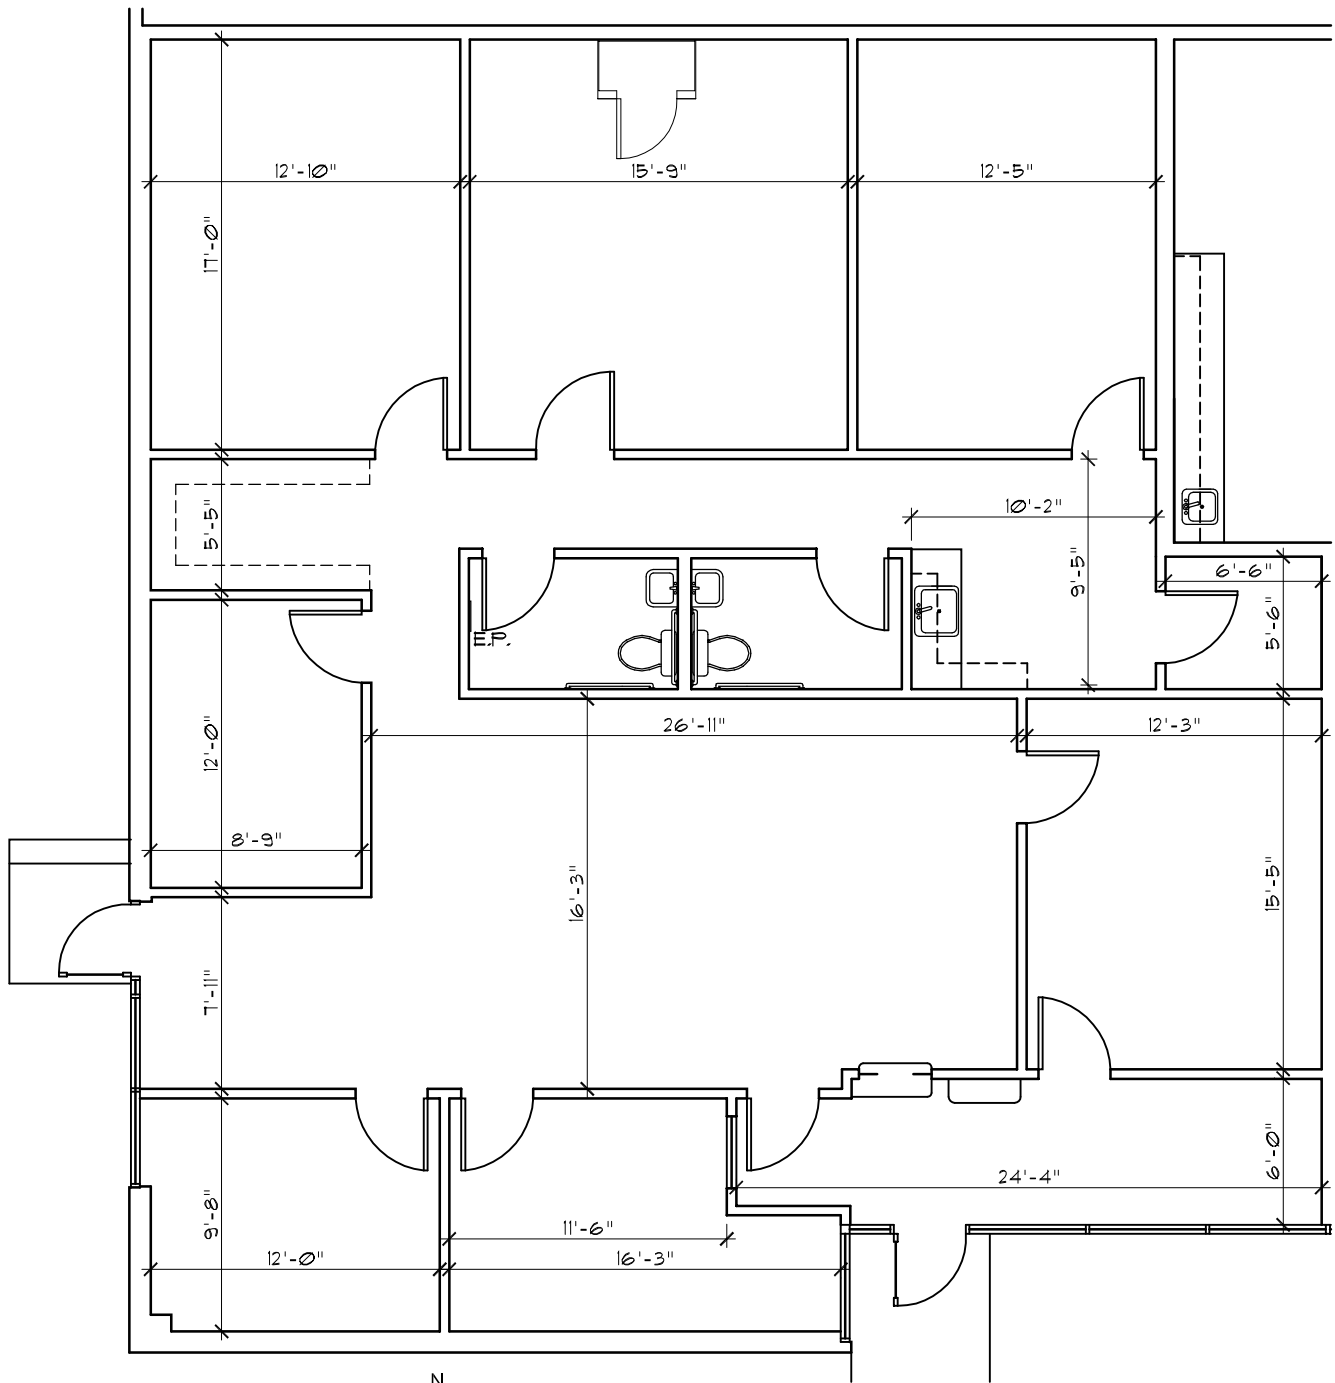

**BUILDING B**

**CRUX**  
ARCHITECTURE  
WHERE CREATIVITY MEETS FUNCTIONALITY

**SUITE B-210**  
PARK5 CENTER  
SALEM, OREGON  
CRUX#25055 10/08/25

**BUILDING B**

**CRUX**  
ARCHITECTURE  
WHERE CREATIVITY MEET FUNCTIONALITY

**SUITE B-210**  
PARK5CENTER  
SALEM, OREGON  
CRUX#25055 10/08/25