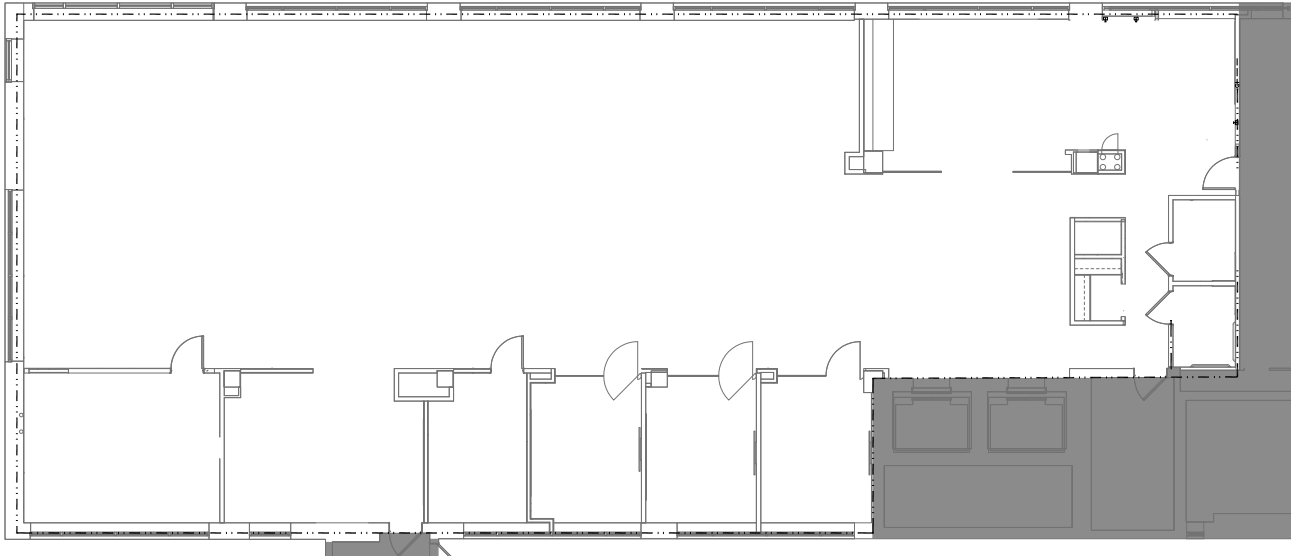

SUITE 1000 - 5,813 SF

SUITE HIGHLIGHTS:

- Full floor
- Abundant natural light
- Conference room
- Large breakroom
- 4 private offices
- Private restrooms
- Exposed ceiling

CLICK OR SCAN
FOR 360°
VIRTUAL TOUR