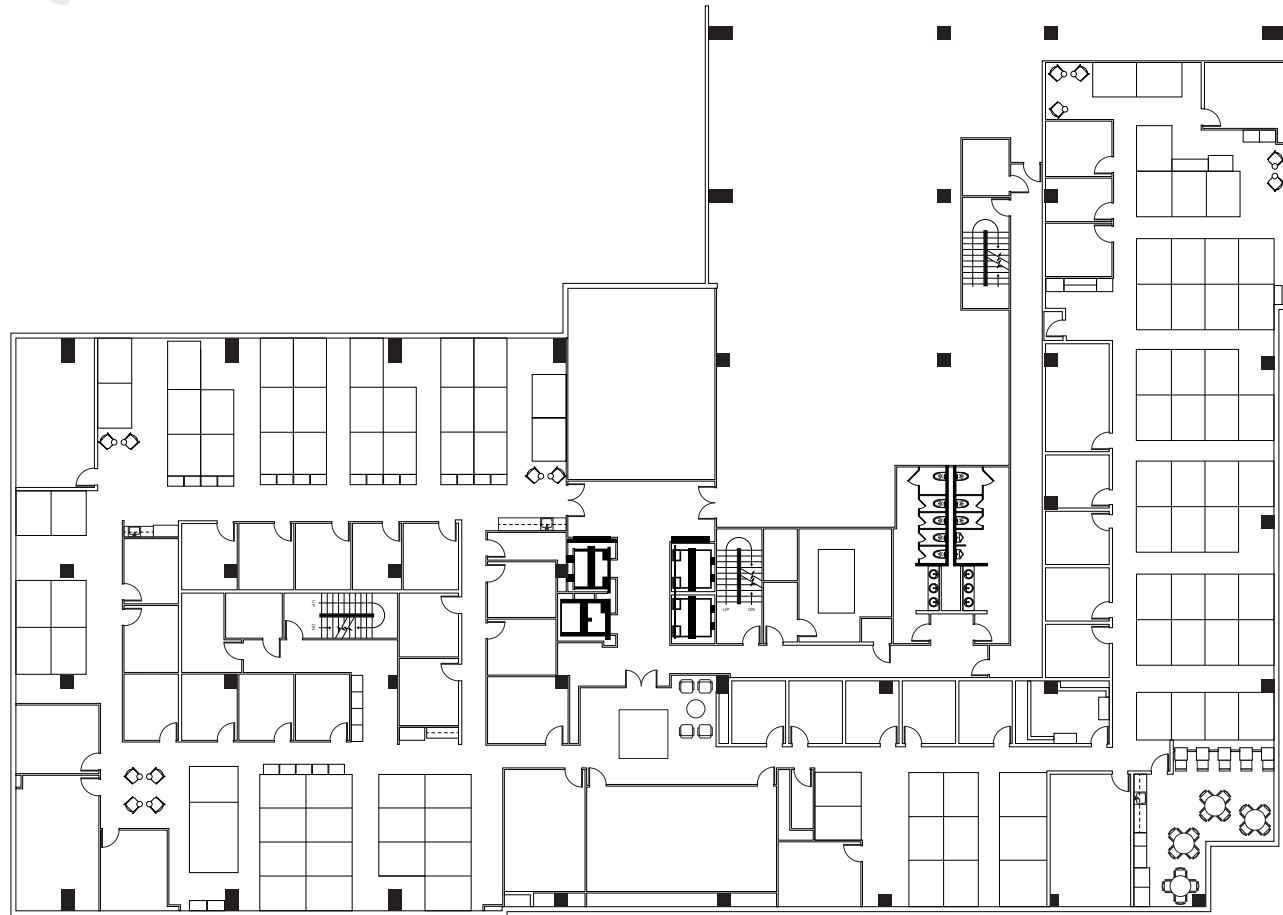

4600

e. washington

PHOENIX, ARIZONA 85034

SUITE 200 | ±23,364 RSF

CHRIS WALKER
Executive Managing Director
+ 1 602 224 4466
chris.walker@cushwake.com

MIKE BEALL
Executive Managing Director
+ 1 602 224 4426
mike.beall@cushwake.com