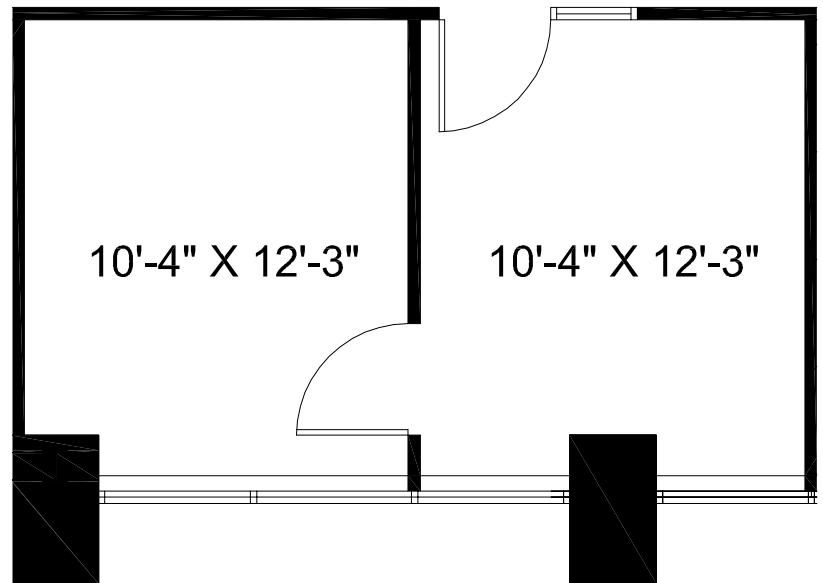

TOLL HILL EAST

5440 Harvest Hill Road

SUITE 254

418 RSF

Suite shares **private break area**, including counter & sink, with two nearby suites.

KEY PLAN

For Leasing Information Contact:

ADDIE LUDWIG