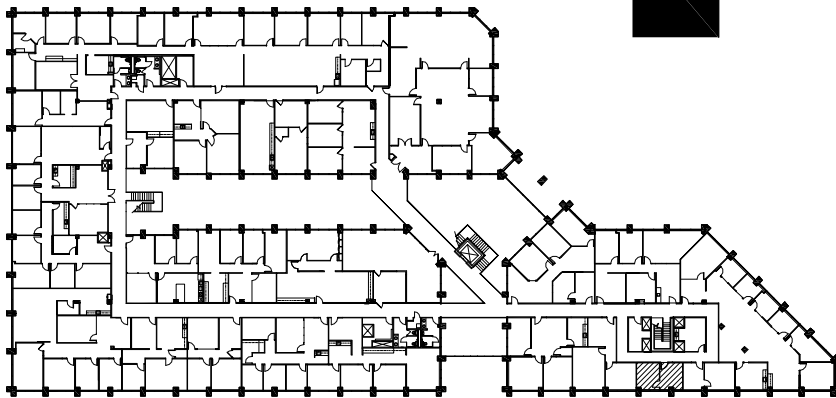

TOLL HILL EAST

5440 Harvest Hill Road

SUITE 254

418 RSF

Suite shares **private break area**, including counter & sink, with two nearby suites.

KEY PLAN

For Leasing Information Contact:

ADDIE LUDWIG