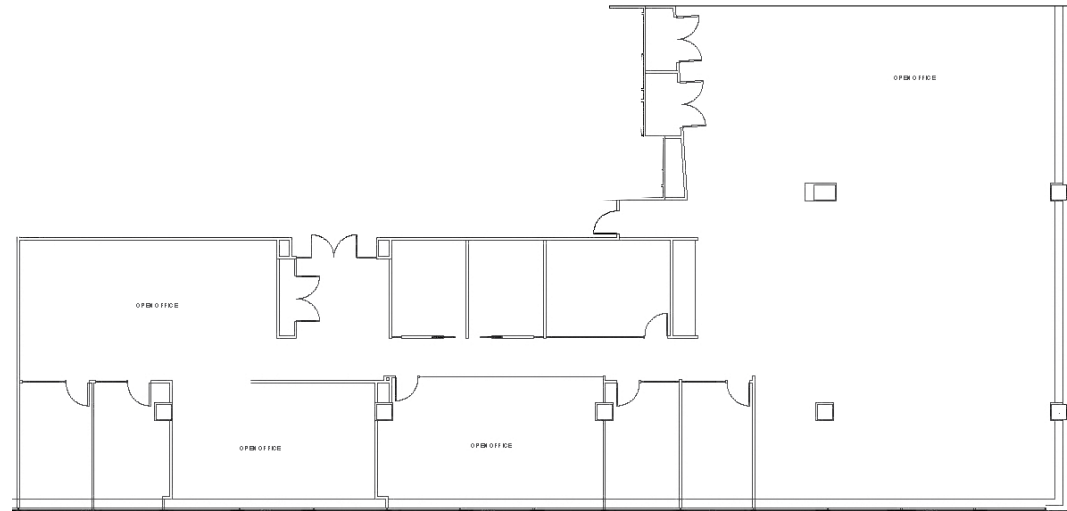

★ — THE — ★
FOUNDRY

1055 THOMAS JEFFERSON STREET NW

SUITE 520

8,147 RSF AVAILABLE

FOR QUESTIONS OR INQUIRIES, PLEASE CONTACT:

Scott Fetterolf

202.775.7012

Scott.Fetterolf@transwestern.com