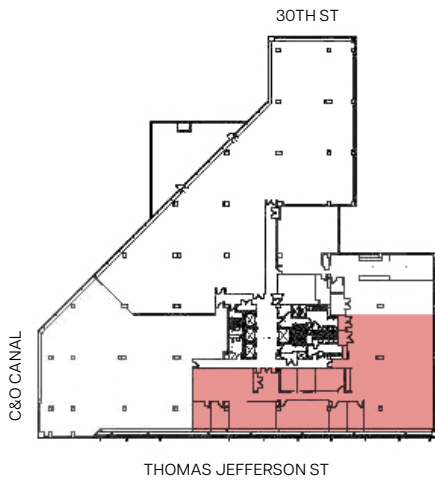

★ — THE — ★
FOUNDRY

1055 THOMAS JEFFERSON STREET NW

SUITE 520

8,147 RSF AVAILABLE

FOR QUESTIONS OR INQUIRIES, PLEASE CONTACT:

Scott Fetterolf

202.775.7012

Scott.Fetterolf@transwestern.com