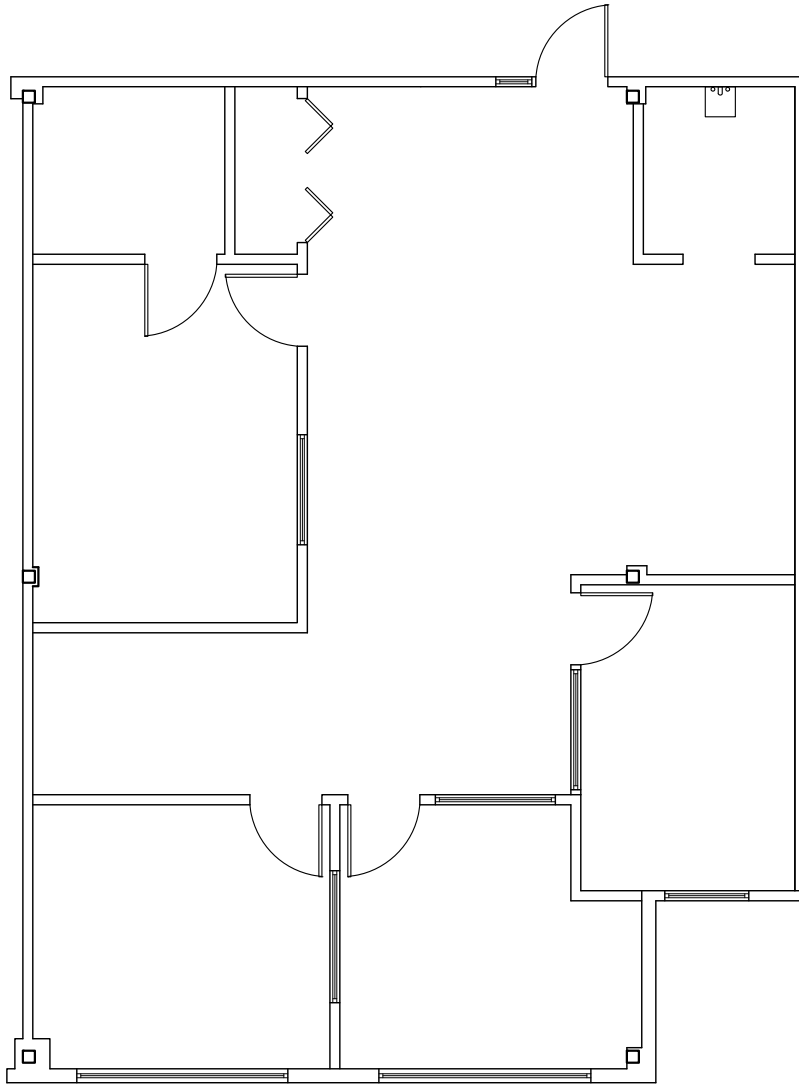

GREGG JORDAN & ASSOCIATES

1330 CENTRE STREET
NEWTON CENTER, MA 02459
TEL.: (617) 527-1800

1340 CENTRE STREET, NEWTON CENTER, MA
SECOND FLOOR, SUITE #208

SCALE: 1/8" = 1'-0"
03/11