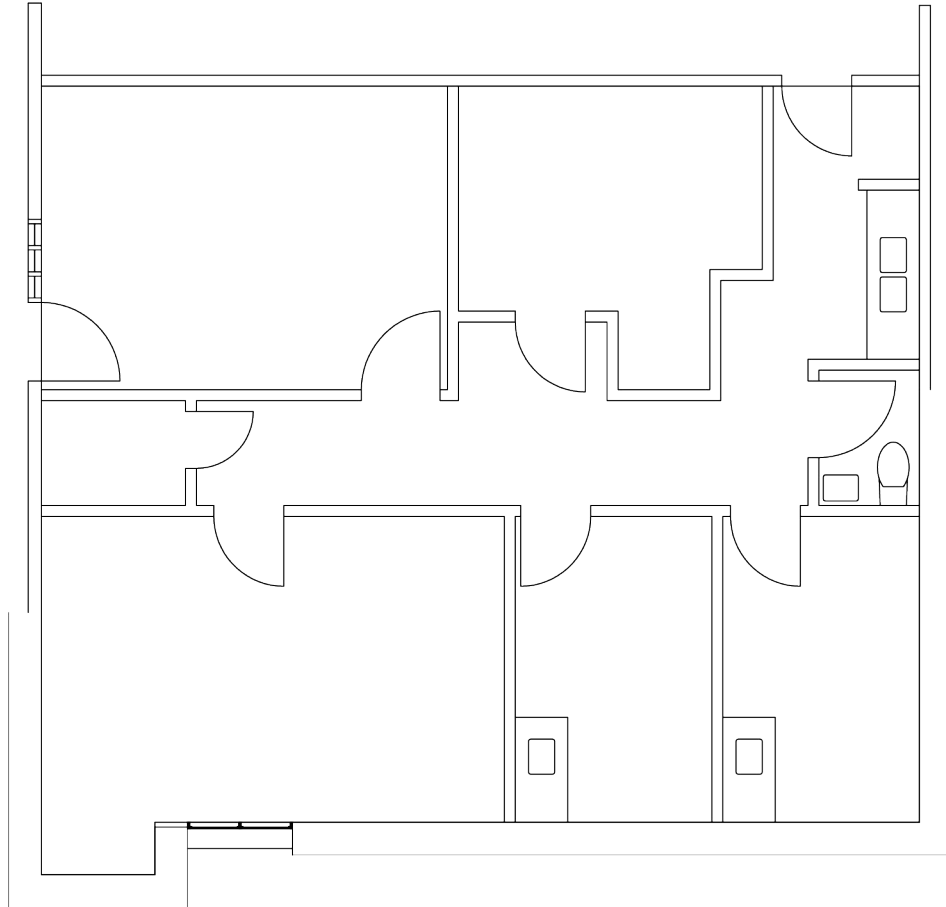

SUITE PLAN

Lakeside POB II

4740 South I-10 Service Road West
Metairie, LA 70001

SUITE 140
1,180 SF

For Leasing Information

Contact Regional Leasing Director
Jinny Saad at (512) 961-7336
Jinny.Saad@Lillibridge.com