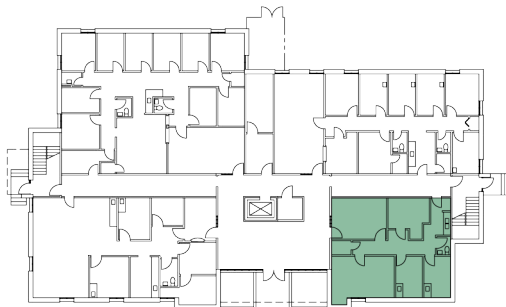

SUITE PLAN

Lakeside POB II

4740 South I-10 Service Road West
Metairie, LA 70001

SUITE 140
1,180 SF

For Leasing Information

Contact Regional Leasing Director
Jinny Saad at (512) 961-7336
Jinny.Saad@Lillibridge.com