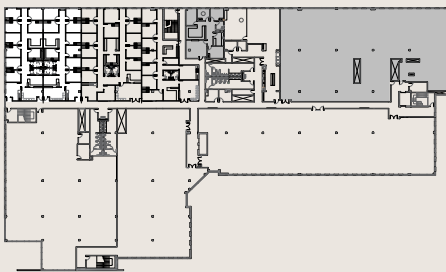

Level 3 Spec Suites 304 & 306
5,995 RSF Available

Mari Lederman
602-282-6325
mari.lederman@jll.com

Katie McIntyre
602-282-6357
katie.mcintyre@jll.com

Although information has been obtained from sources deemed reliable, neither Owner nor JLL makes any guarantees, warranties or representations, express or implied, as to the completeness or accuracy as to the information contained herein. Any projections, opinions, assumptions or estimates used are for example only. There may be differences between projected and actual results, and those differences may be material. The Property may be withdrawn without notice. Neither Owner nor JLL accepts any liability for any loss or damage suffered by any party resulting from reliance on this information. If the recipient of this information has signed a confidentiality agreement regarding this matter, this information is subject to the terms of that agreement. ©2026 Jones Lang LaSalle IP, Inc. All rights reserved.