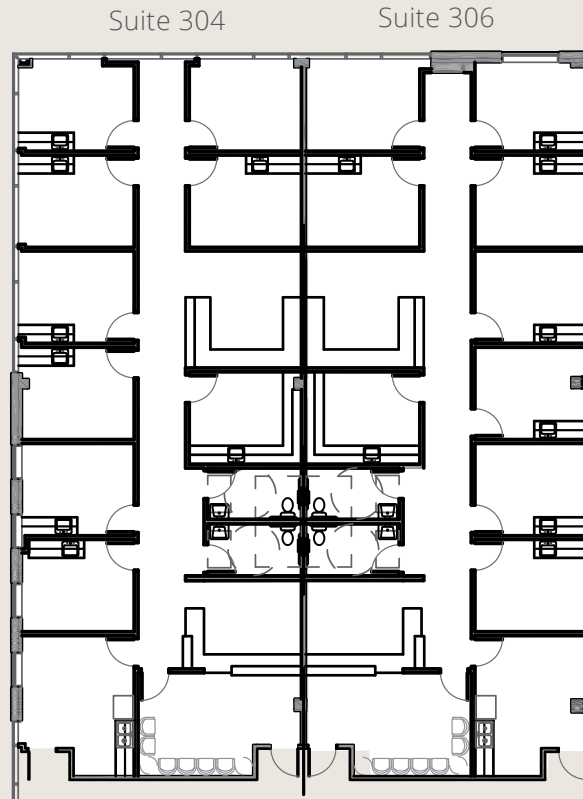

Level 3 Spec Suites 304 & 306
5,995 RSF Available

Mari Lederman
602-282-6325
mari.lederman@jll.com

Katie McIntyre
602-282-6357
katie.mcintyre@jll.com

Although information has been obtained from sources deemed reliable, neither Owner nor JLL makes any guarantees, warranties or representations, express or implied, as to the completeness or accuracy as to the information contained herein. Any projections, opinions, assumptions or estimates used are for example only. There may be differences between projected and actual results, and those differences may be material. The Property may be withdrawn without notice. Neither Owner nor JLL accepts any liability for any loss or damage suffered by any party resulting from reliance on this information. If the recipient of this information has signed a confidentiality agreement regarding this matter, this information is subject to the terms of that agreement. ©2026 Jones Lang LaSalle IP, Inc. All rights reserved.