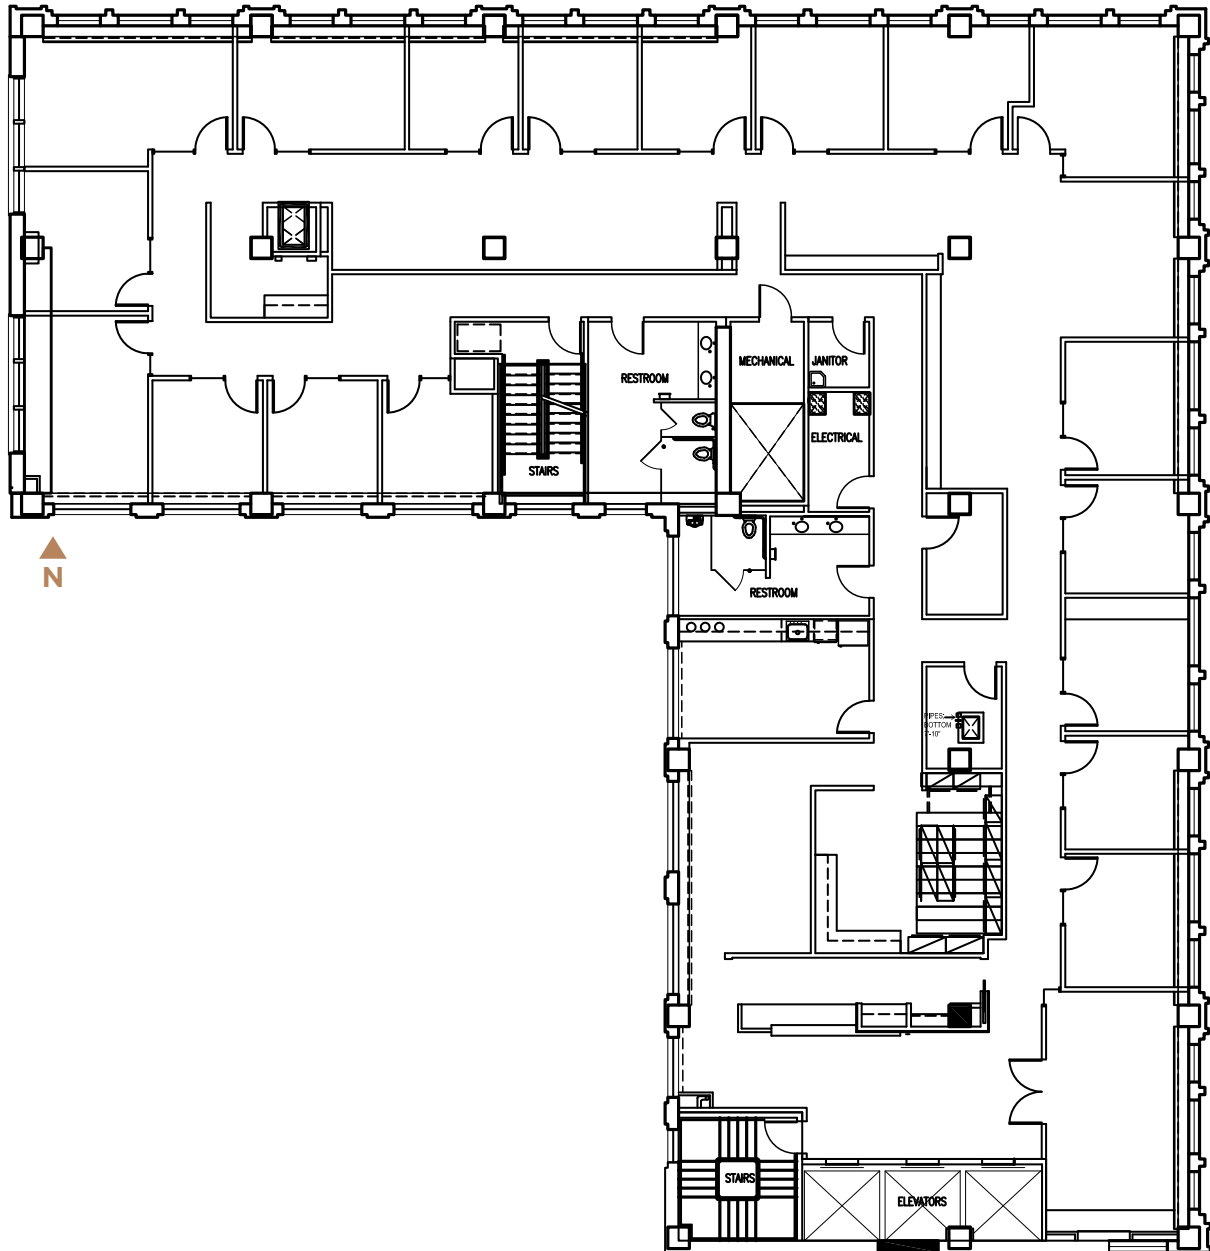

1425 FOURTH AVENUE

SEATTLE, WASHINGTON

JOSHUA GREEN
BUILDING

SUITE 800 8,667 RSF

Cleita Harvey
Tim Jones

+1 206 607 1794
+1 206 971 7011

cleita.harvey@jll.com
tim.jones@jll.com

DISCLAIMER © 2025 Jones Lang LaSalle IP, Inc. All rights reserved. All information contained herein is from sources deemed reliable; however, no representation or warranty is made to the accuracy thereof. Jones Lang LaSalle Brokerage, Inc.