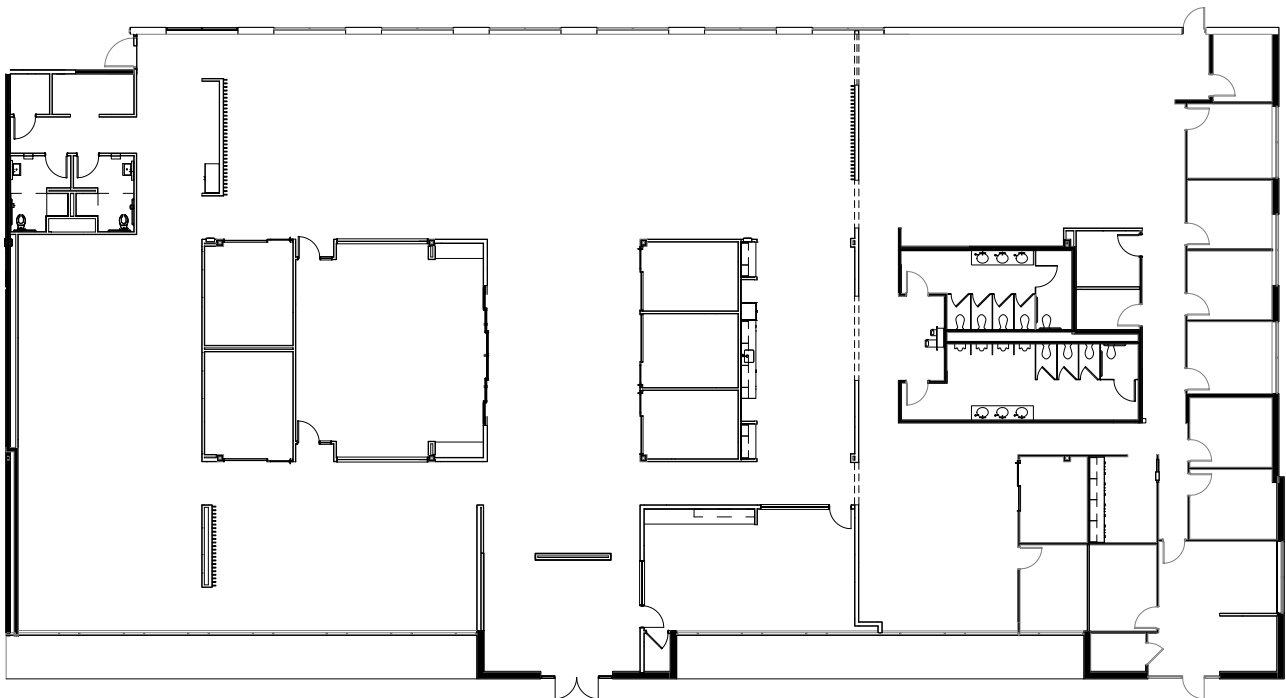

## SUITE 200

12,000 - 16,680 SF

Scan or Click  
QR Code to  
Take a Virtual Tour

## SUITE 200

12,000 - 16,680 SF