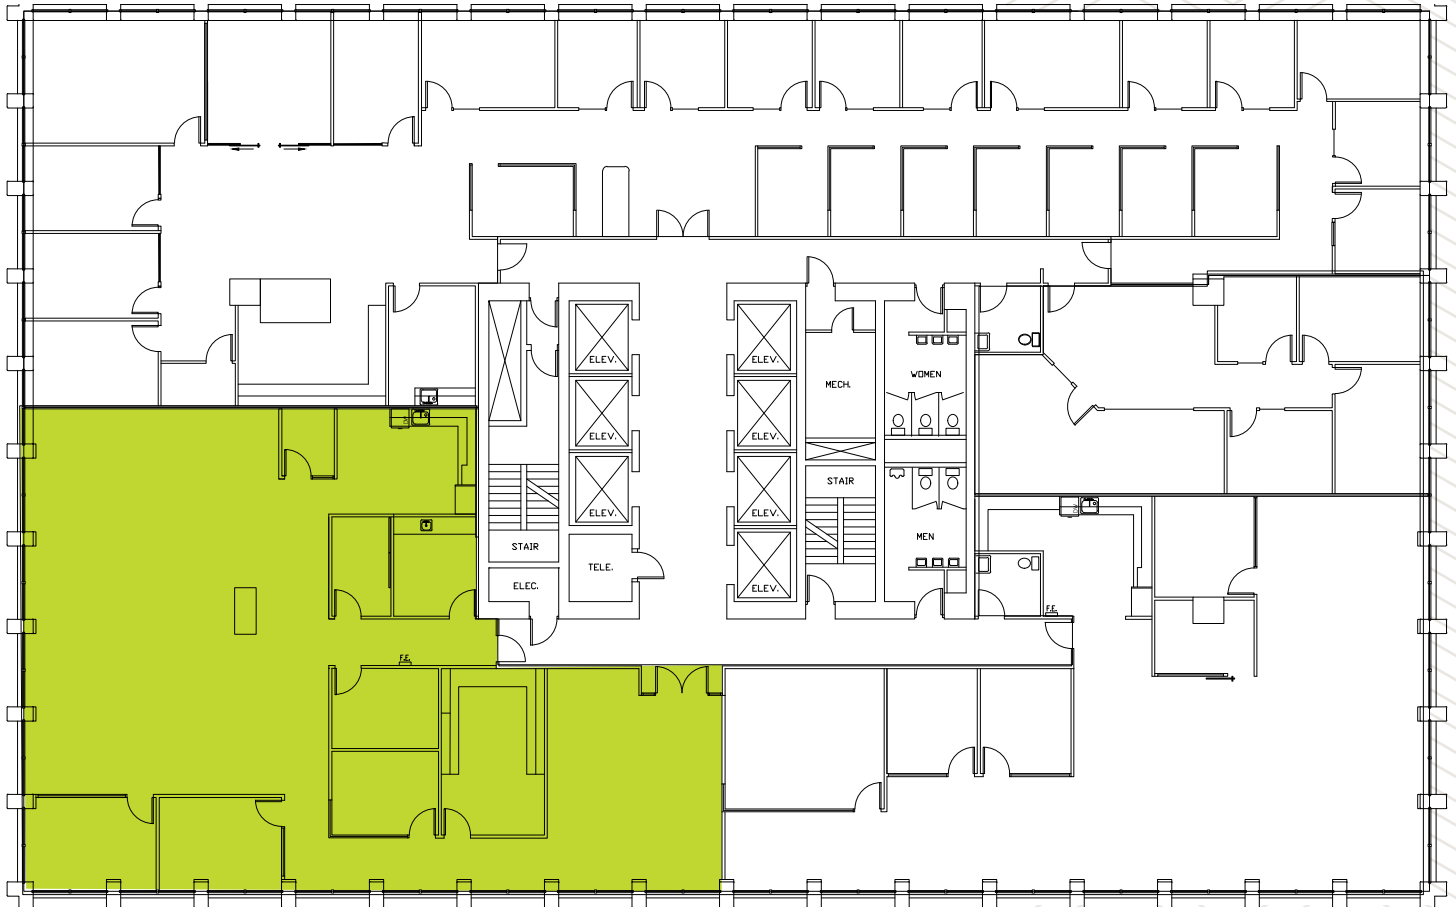

SUITE 1803 4,118 SF

 VACANCY

▲ NORTH

LEASING

Cleita Harvey
+1 206 607 1794
cleita.harvey@jll.com

Joe Gowan
+1 206 607 1738
joe.gowan@jll.com