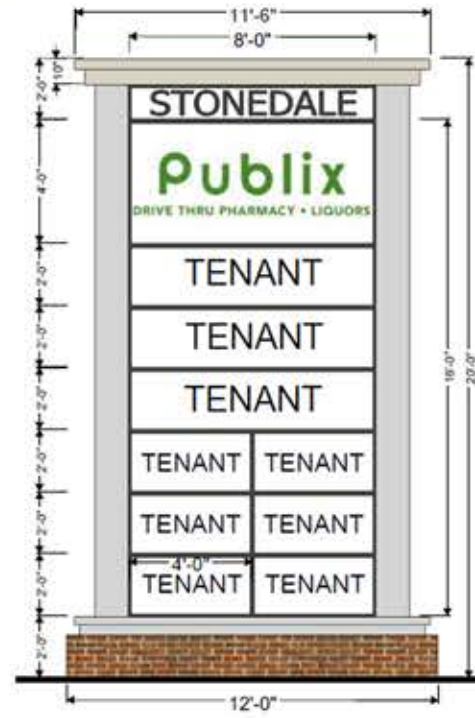

Sign Type **A**

Shopping Center Sign

Muti-Tenant Monument Sign
20' Height, Sign Area 128 SF
Illumination - Internal

- All copy, colors and typefaces to match Publix Specifications
- All copy to match PMS 363 C / 3M 3630-5801 custom vinyl
- Monument sign: 128 SF
Publix sign face 32 SF
- Upper panel style shall be pan formed white acrylic faces with "Tenant Name Lettering" being embossed, and all lower panels sub-copy flat
- Drawing is not to scale
- Cabinet is internally lit

Conceptual Design
Sign Design not Final

Sign Type **B**

Outparcel Tracts

Monument Sign
10' Height, Sign Area 60 SF
Illumination - Internal