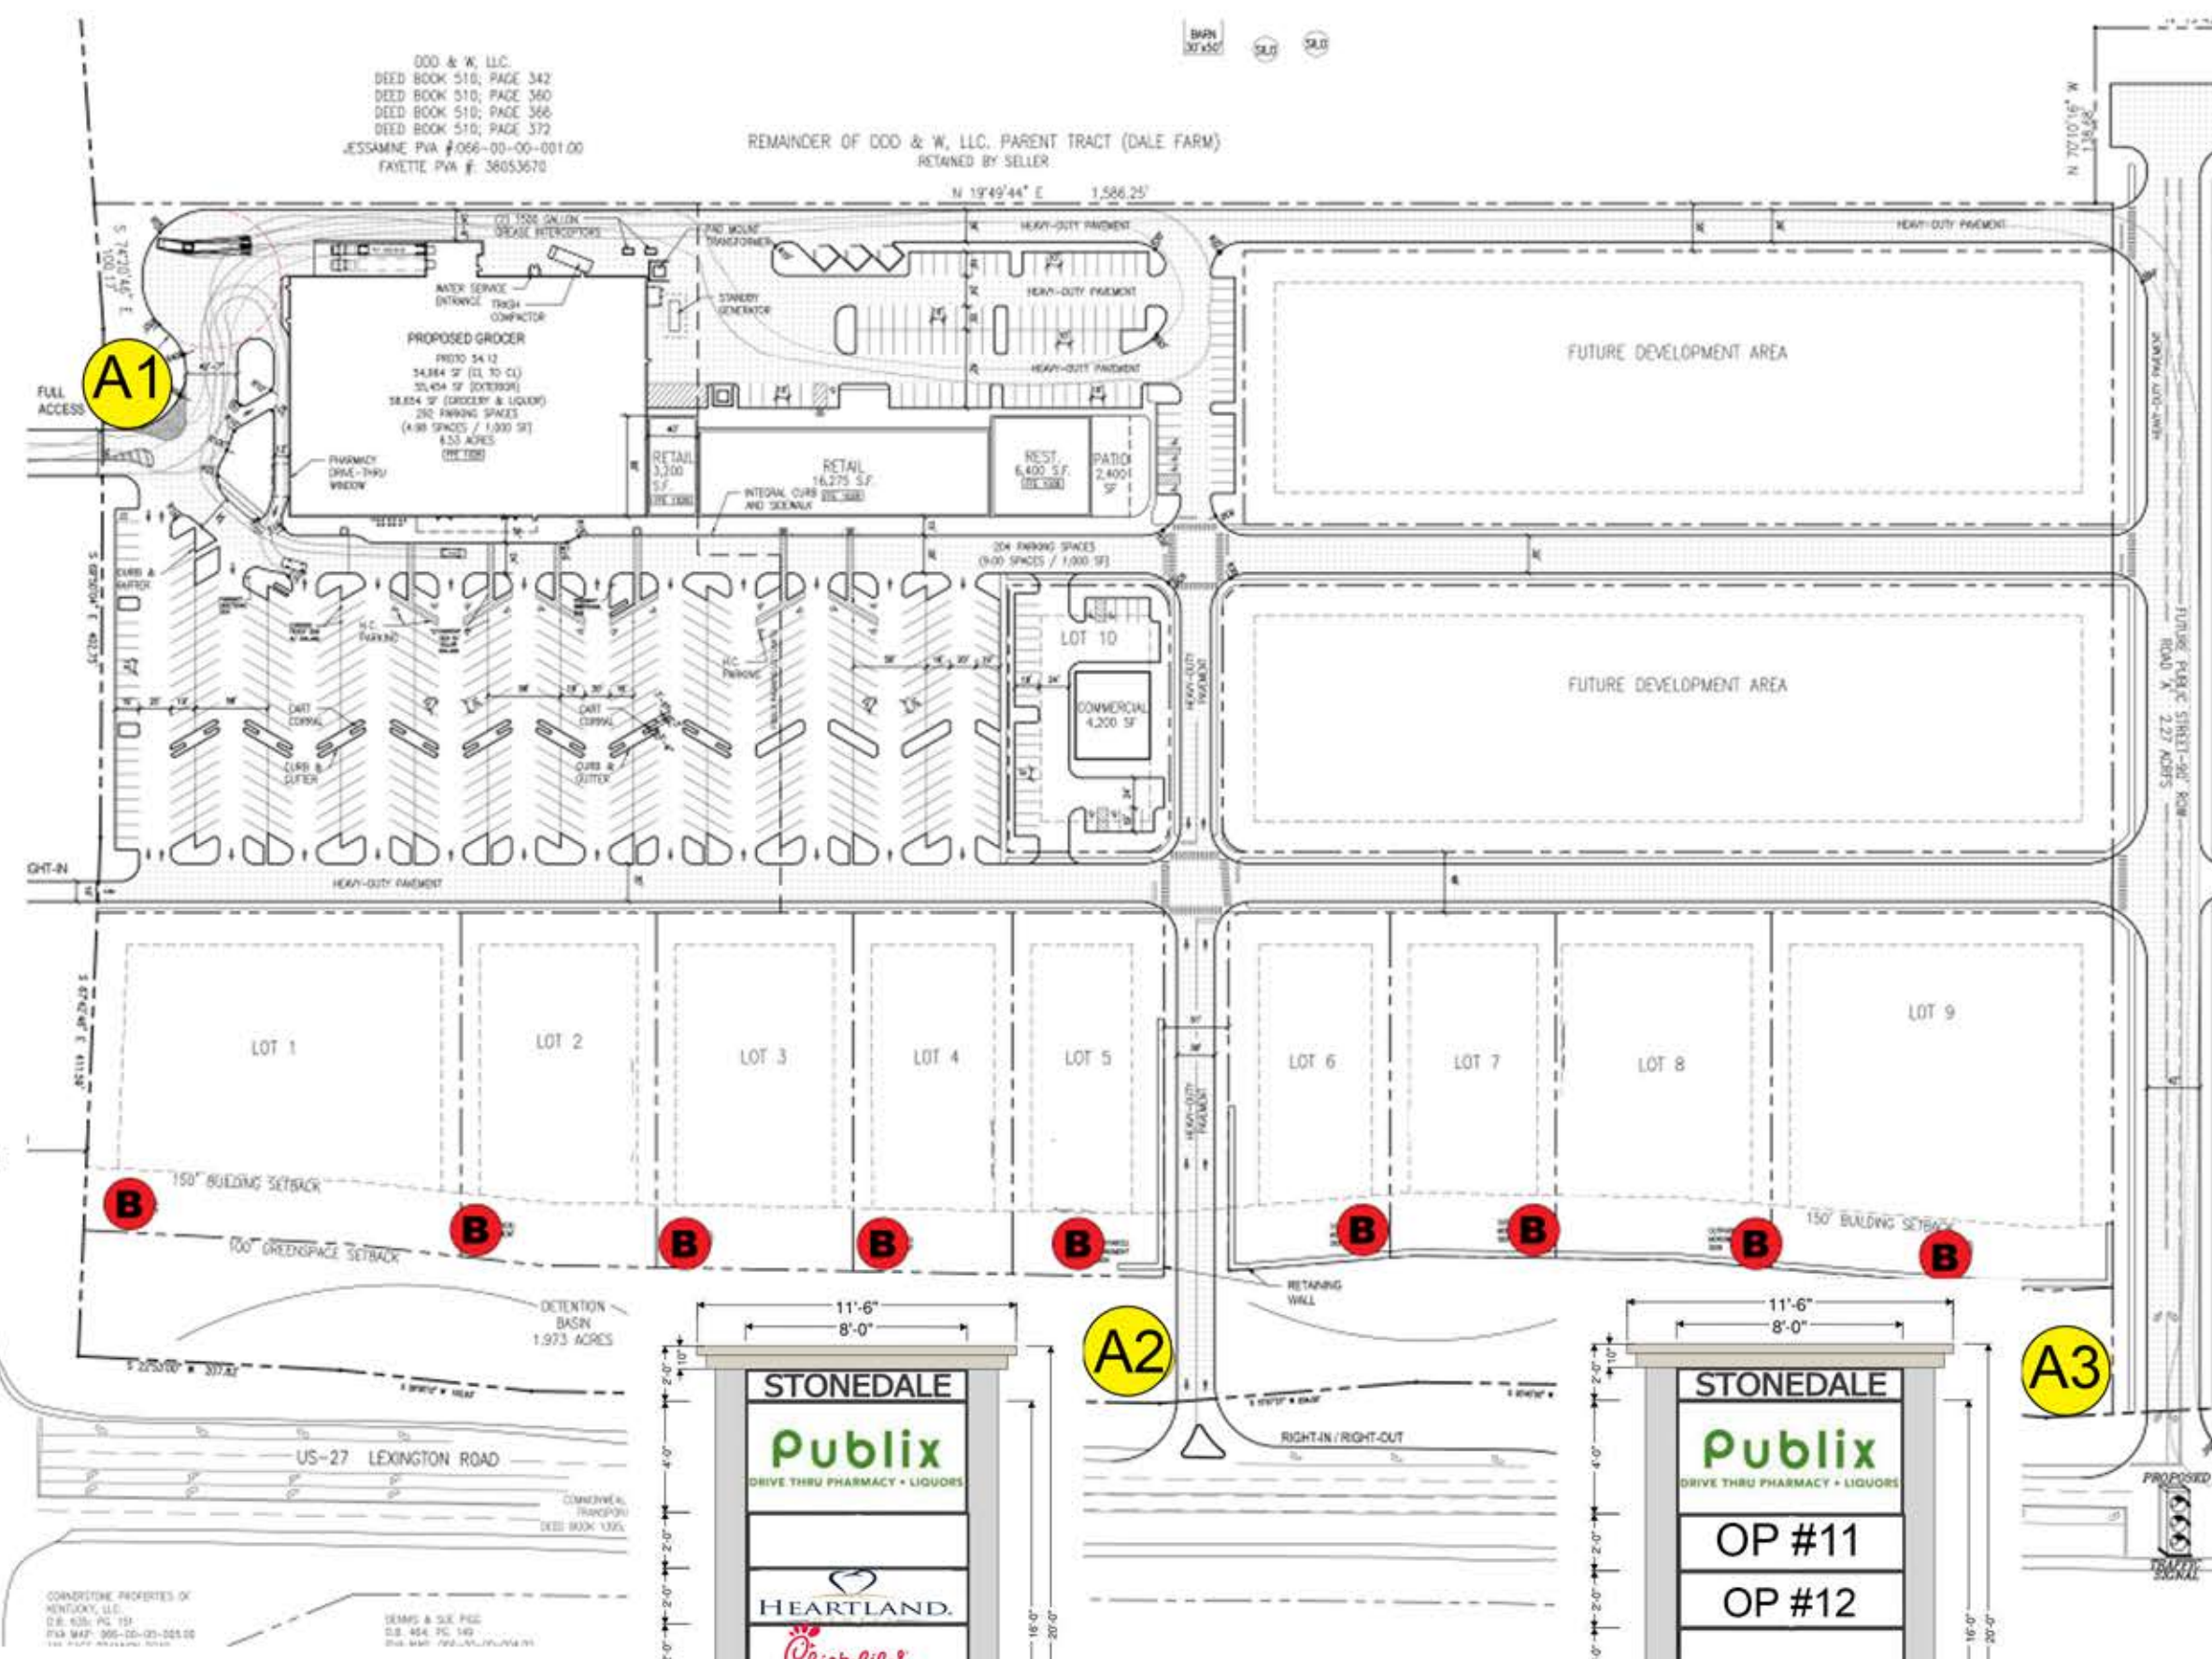

Sign Type **A**

Shopping Center Sign

Muti-Tenant Monument Sign
20' Height, Sign Area 128 SF
Illumination - Internal

- All copy, colors and typefaces to match Publix Specifications
- All copy to match PMS 363 C / 3M 3630-5801 custom vinyl
- Monument sign: 128 SF
Publix sign face 32 SF
- Upper panel style shall be pan formed white acrylic faces with "Tenant Name Lettering" being embossed, and all lower panels sub-copy flat
- Drawing is not to scale
- Cabinet is internally lit

Conceptual Design
Sign Design not Final

Sign Type **B**

Outparcel Tracts

Monument Sign
10' Height, Sign Area 60 SF
Illumination - Internal