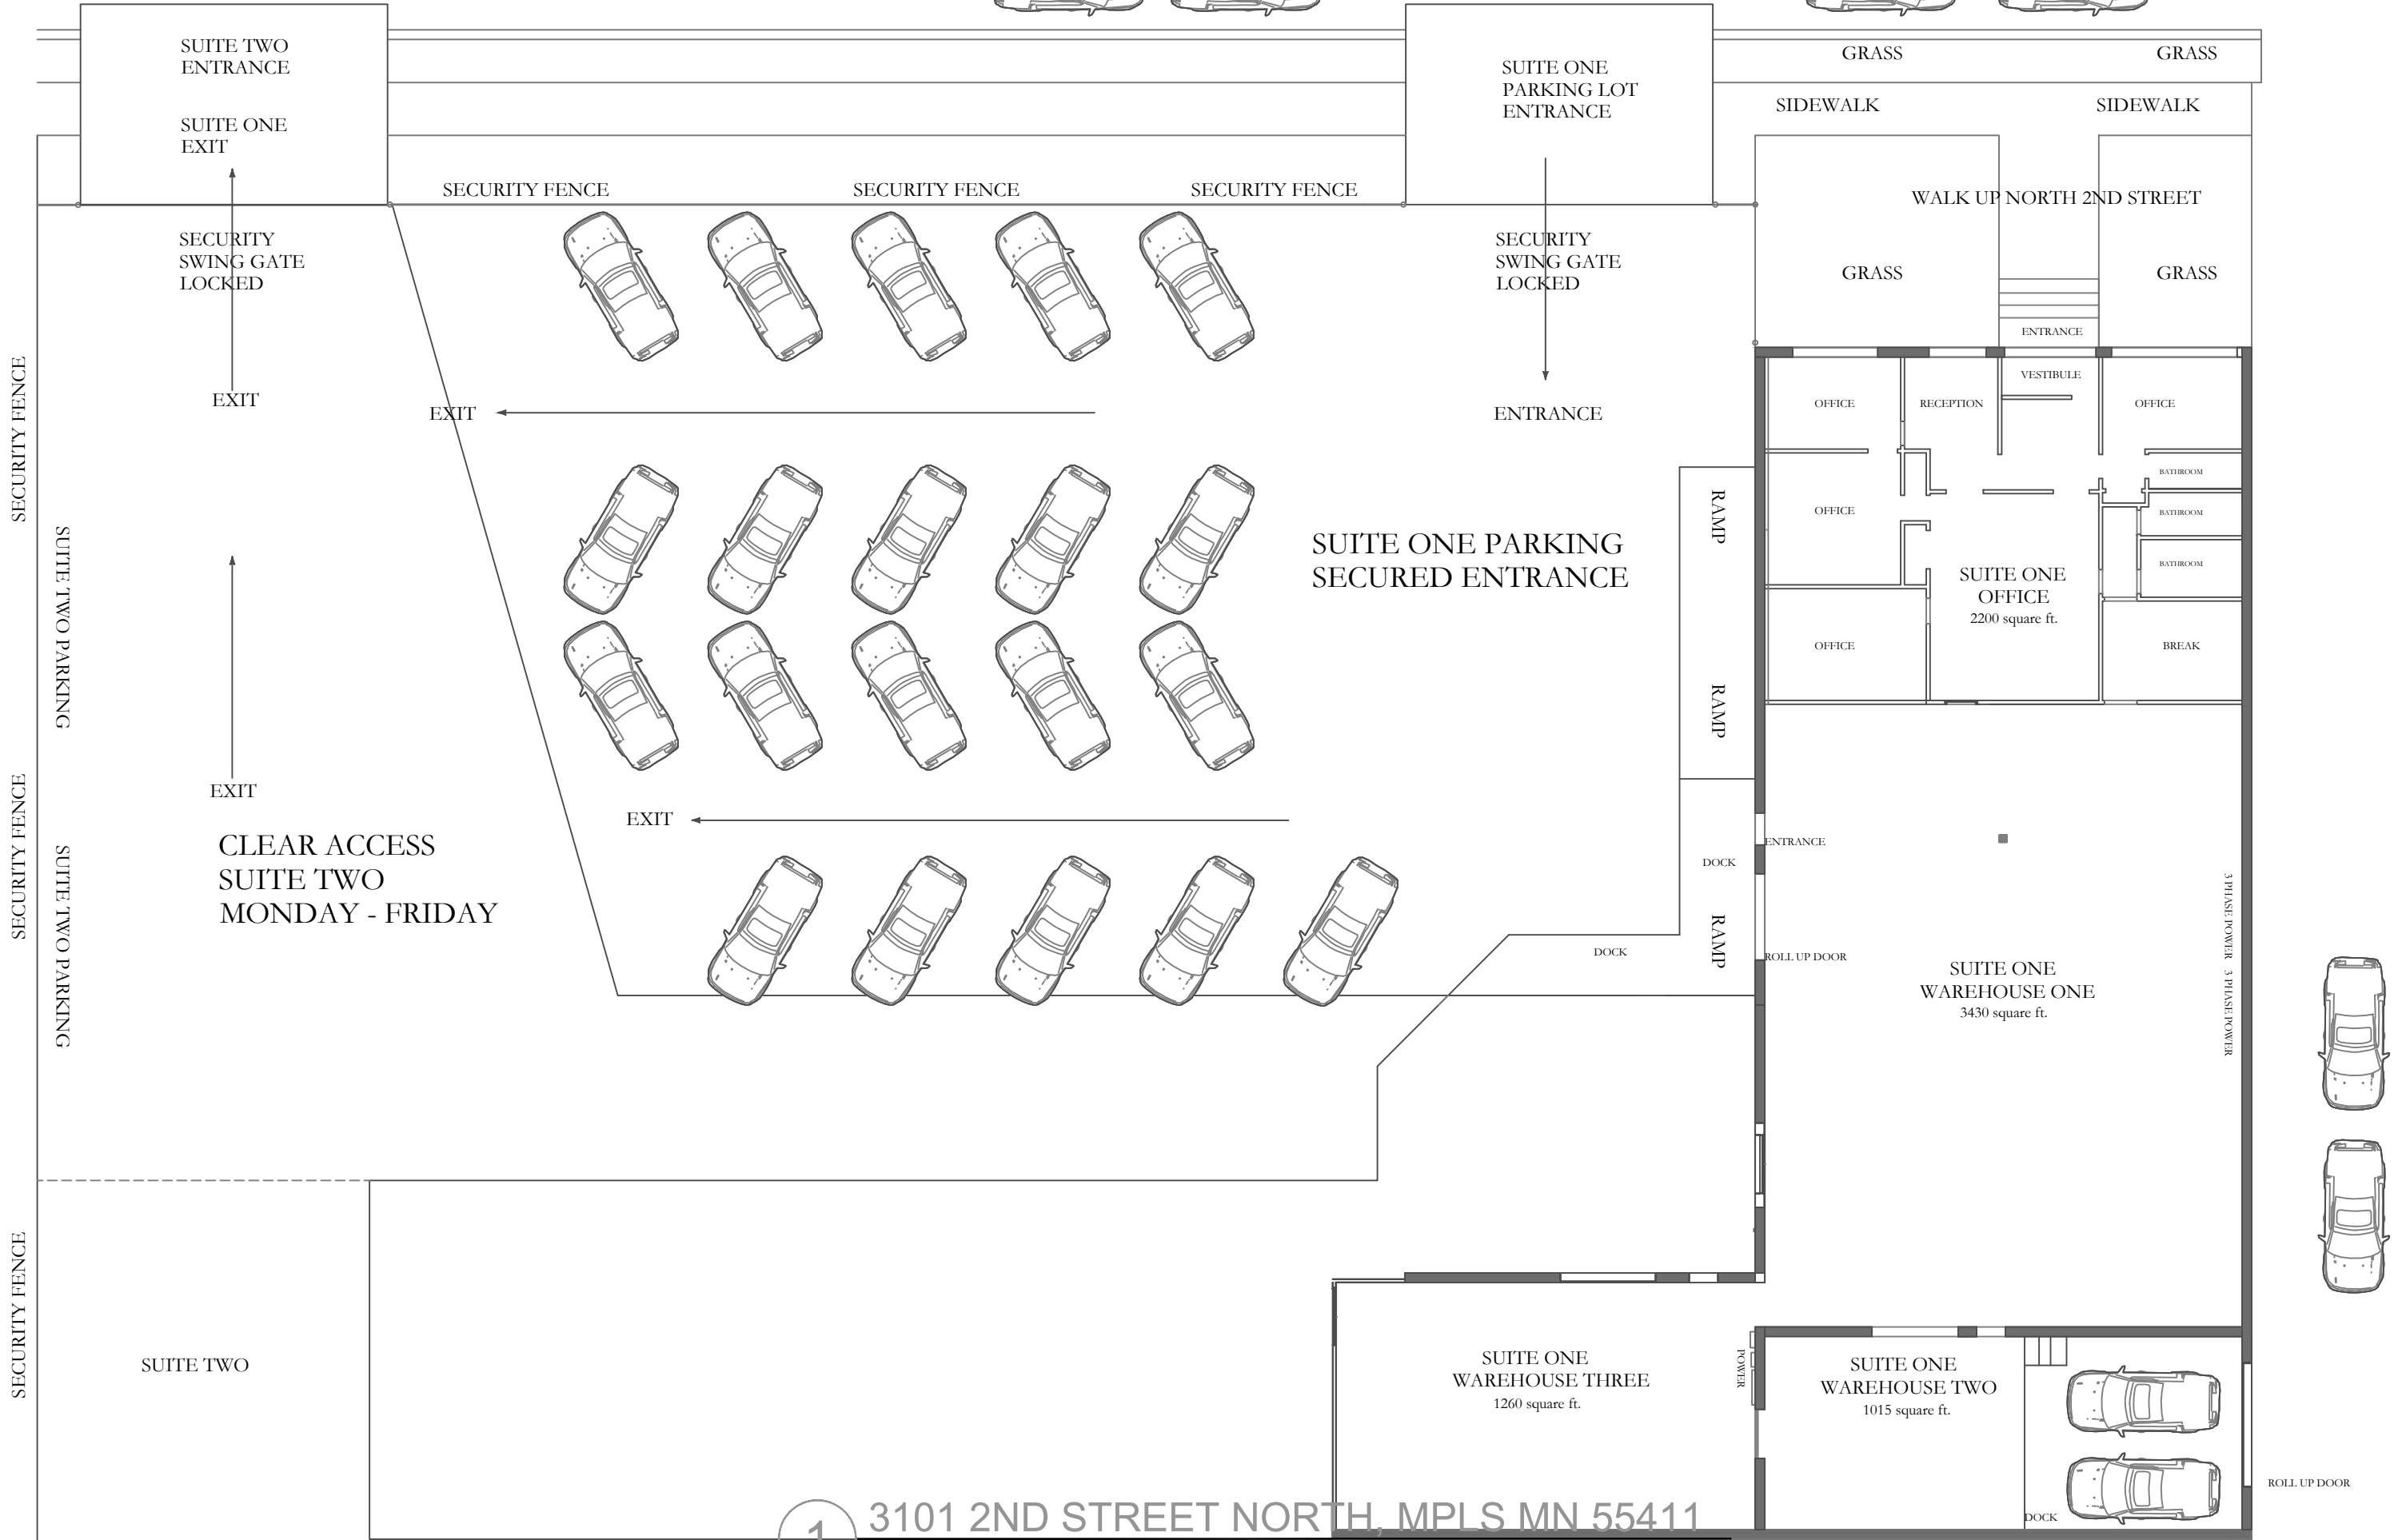

24 HOUR PARKING

1

3101 2ND STREET NORTH, MPLS MN 55411

SCALE: 1/16" = 1'-0"