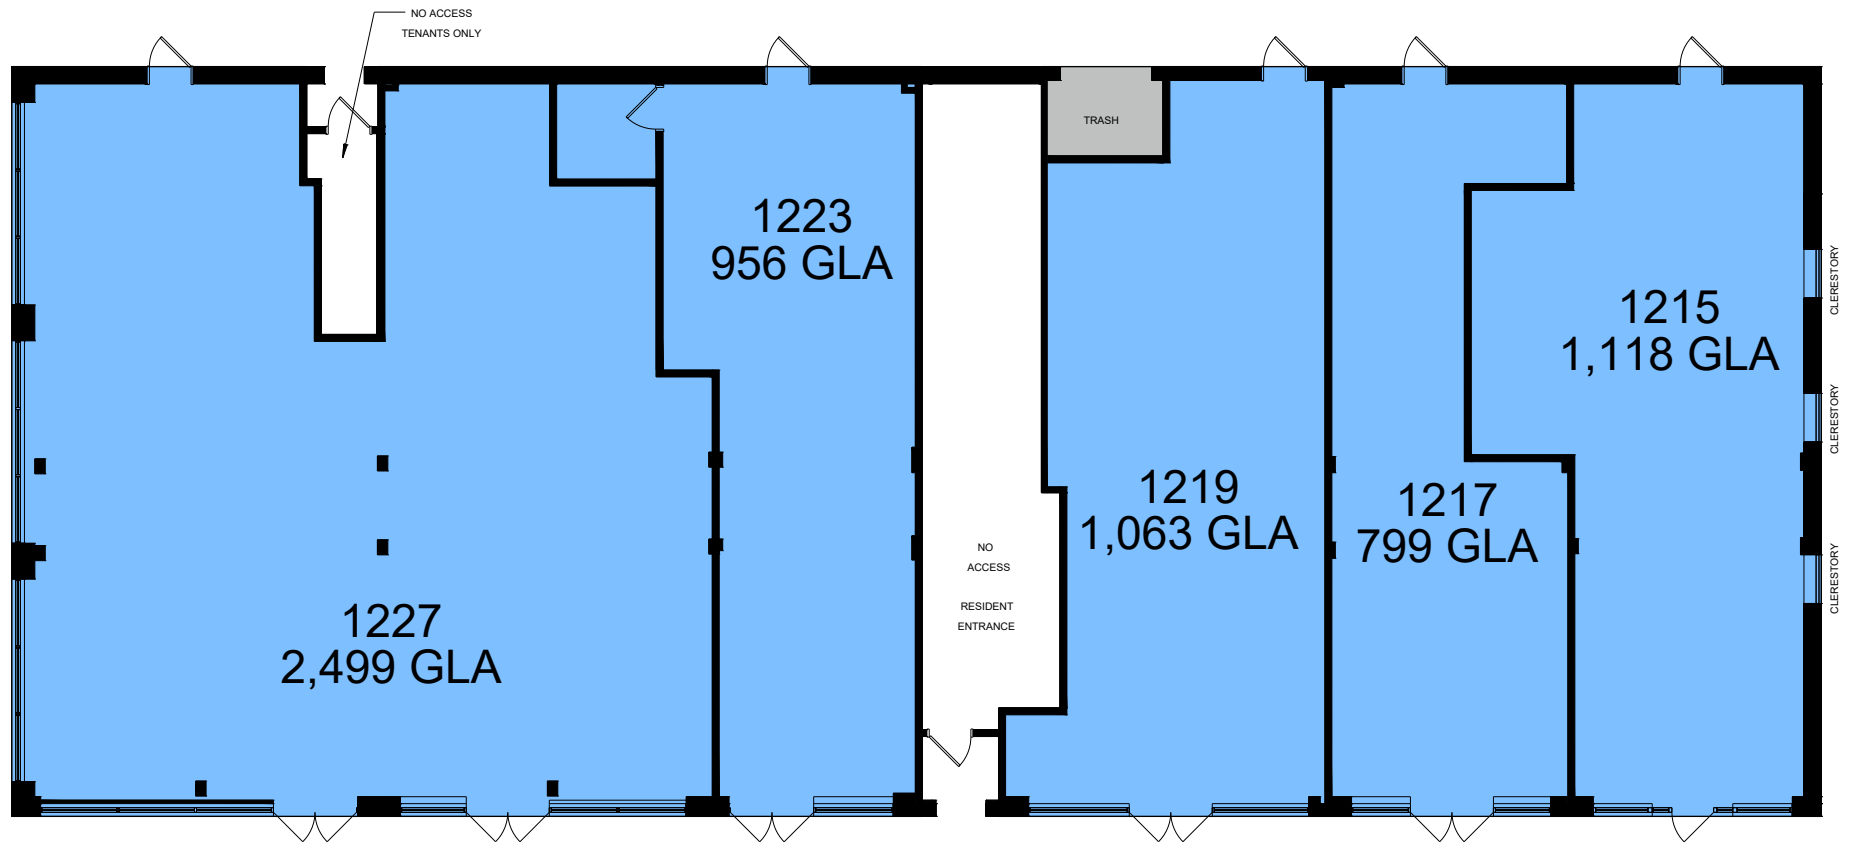

1215-1227 EL PRADO AVE.
 TORRANCE, CA

1st FLOOR

06/02/22

1215-1227 EL PRADO AVE
TORRANCE, CA 90501

1st FLOOR