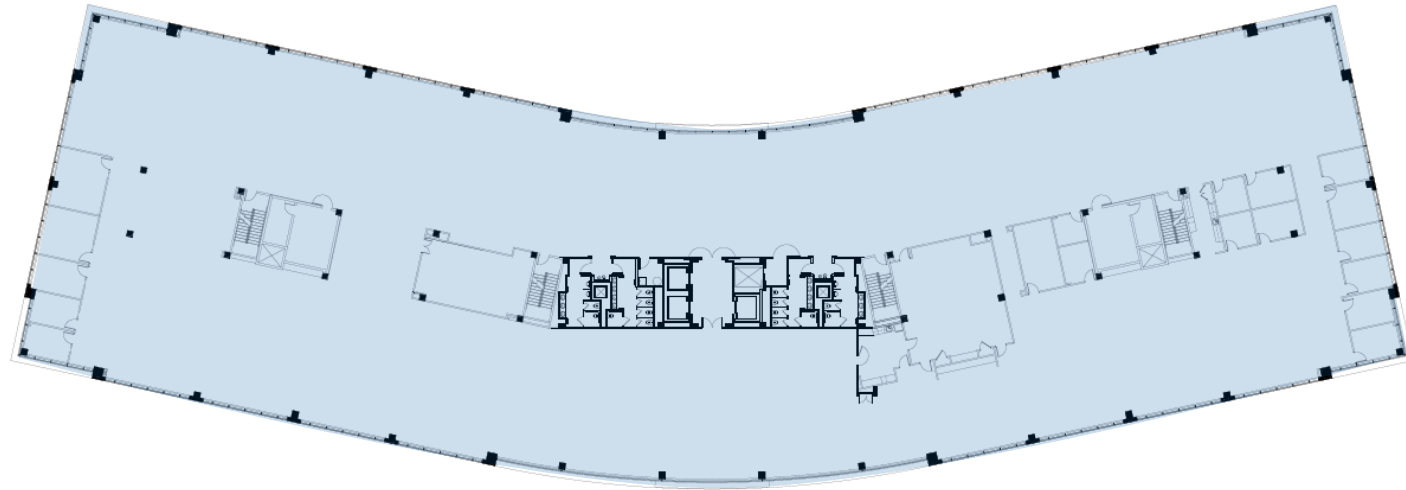

Royal Centre III

11475 Great Oaks Way, Alpharetta, GA 30022

44,573 RSF
SUITE 400

key plan

Chris Dean | cdean@streamrealty.com | 404.962.8614

Peter McGuone | peter.mcguone@streamrealty.com | 404.962.8637

Brady Emich | brady.emich@streamrealty.com | 404.962.8641