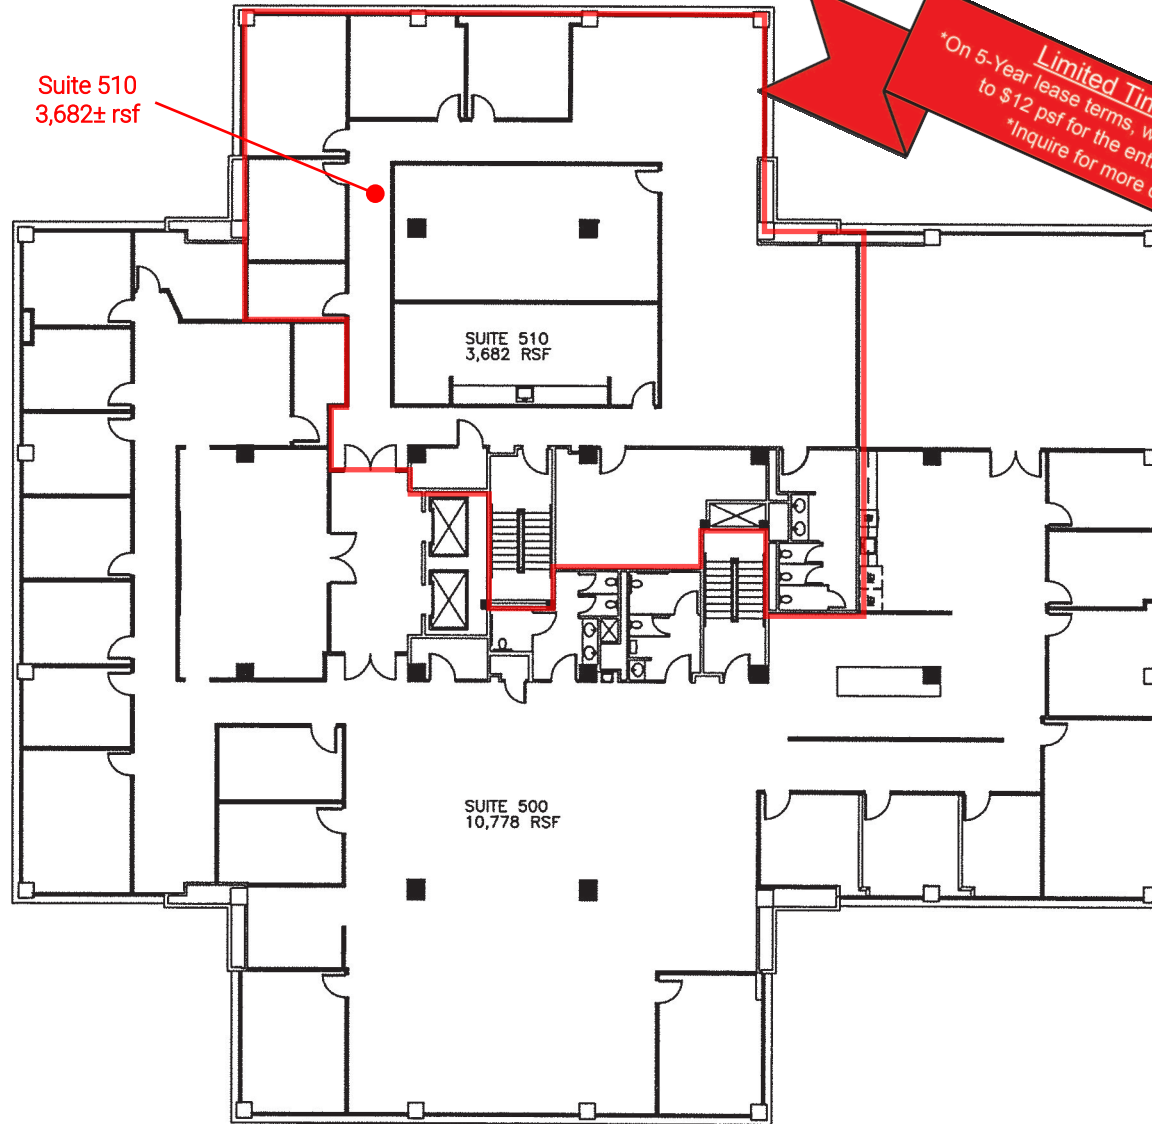

Fifth Floor

Suite 510  
3,682± rsf

SCALE: N.T.S.

For leasing information, please call:

Jeff Graves  
678.385.2704  
jjg@mcwrealty.com

McWhirter Realty Partners, LLC  
294 Interstate North Circle, SE  
Bldg 2, Suite 150  
Atlanta, GA 30339  
770.955.2000