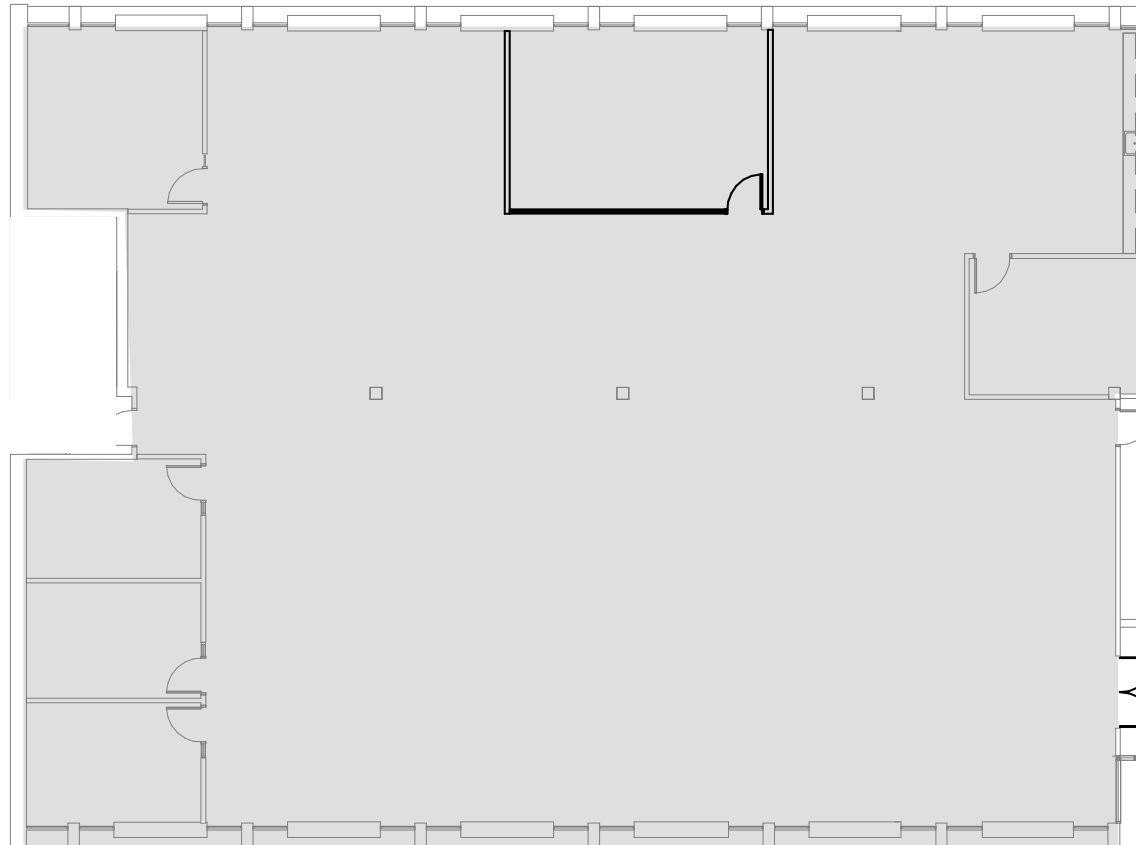

# AustinOaks

Hubbard, Suite 100  
First Floor  
7,245 SF  
Creative Finish

Building

2

Matt Frizzell

E [matt.frizzell@cushwake.com](mailto:matt.frizzell@cushwake.com)

T +1 512 814 3404

Holmes Onwukaife