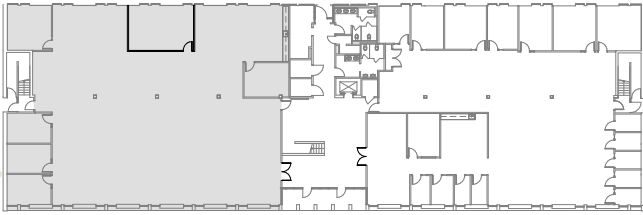

# AustinOaks

Hubbard, Suite 100  
First Floor  
7,245 SF  
Creative Finish

Building

2

Matt Frizzell

E [matt.frizzell@cushwake.com](mailto:matt.frizzell@cushwake.com)

T +1 512 814 3404

Holmes Onwukaife