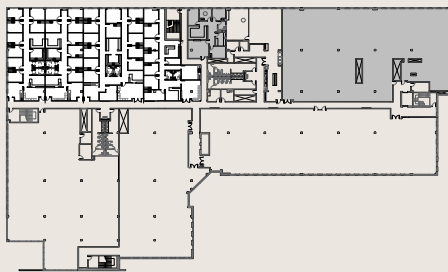

Level 3 Spec Suites 304 - 310
13,786 RSF Available

Mari Lederman
602-282-6325
mari.lederman@jll.com

Katie McIntyre
602-282-6357
katie.mcintyre@jll.com

Although information has been obtained from sources deemed reliable, neither Owner nor JLL makes any guarantees, warranties or representations, express or implied, as to the completeness or accuracy as to the information contained herein. Any projections, opinions, assumptions or estimates used are for example only. There may be differences between projected and actual results, and those differences may be material. The Property may be withdrawn without notice. Neither Owner nor JLL accepts any liability for any loss or damage suffered by any party resulting from reliance on this information. If the recipient of this information has signed a confidentiality agreement regarding this matter, this information is subject to the terms of that agreement. ©2026 Jones Lang LaSalle IP, Inc. All rights reserved.