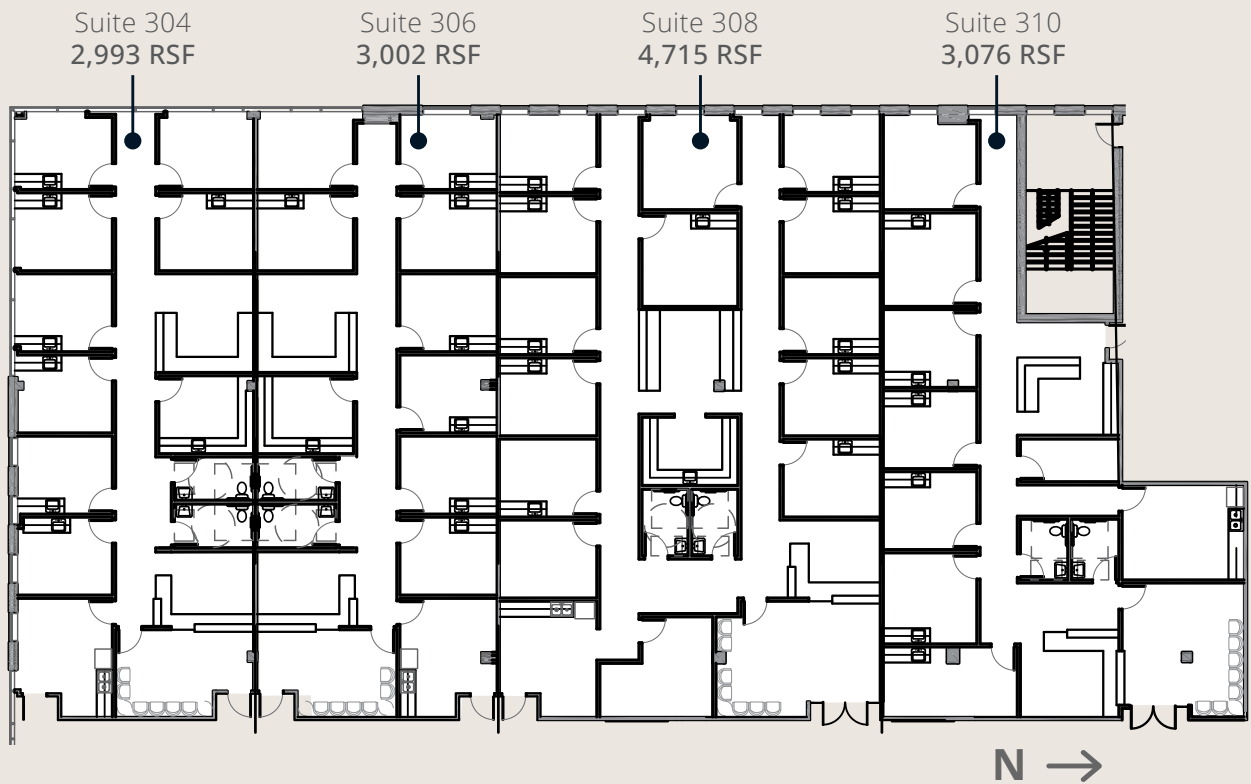

Level 3 Spec Suites 304 - 310
13,786 RSF Available

Mari Lederman
602-282-6325
mari.lederman@jll.com

Katie McIntyre
602-282-6357
katie.mcintyre@jll.com

Although information has been obtained from sources deemed reliable, neither Owner nor JLL makes any guarantees, warranties or representations, express or implied, as to the completeness or accuracy as to the information contained herein. Any projections, opinions, assumptions or estimates used are for example only. There may be differences between projected and actual results, and those differences may be material. The Property may be withdrawn without notice. Neither Owner nor JLL accepts any liability for any loss or damage suffered by any party resulting from reliance on this information. If the recipient of this information has signed a confidentiality agreement regarding this matter, this information is subject to the terms of that agreement. ©2026 Jones Lang LaSalle IP, Inc. All rights reserved.