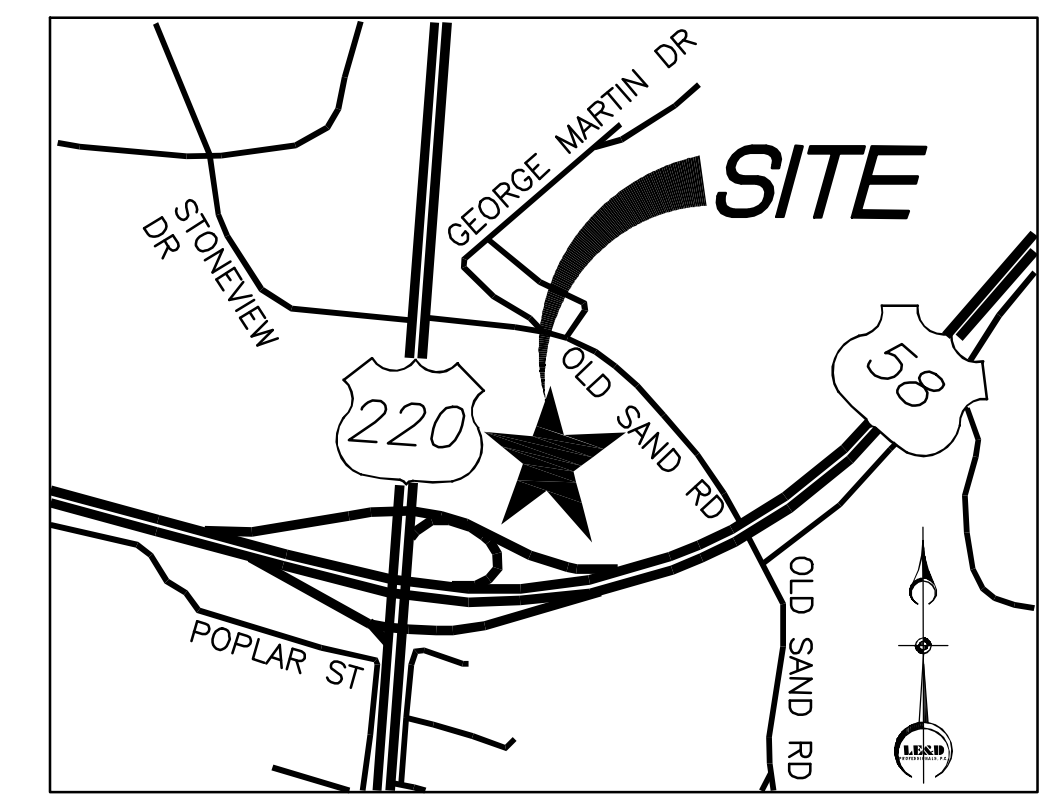

COMMERCIAL DEVELOPMENT VIRGINIA AVENUE
J & R MANAGEMENT, INC.
ROUTE 220, BUSINESS, VIRGINIA AVENUE

P-LAYOUT-1

VICINITY
MAP

NO.	DATE	DESCRIPTION	BY

Sheet No. **1** of **1**
Date: JANUARY 10, 2022
Scale: 1" = 80'
Project No.
Projects\W\JRM-HOVI19\eng\dwg\P-HOVI19-LAYOUT-1