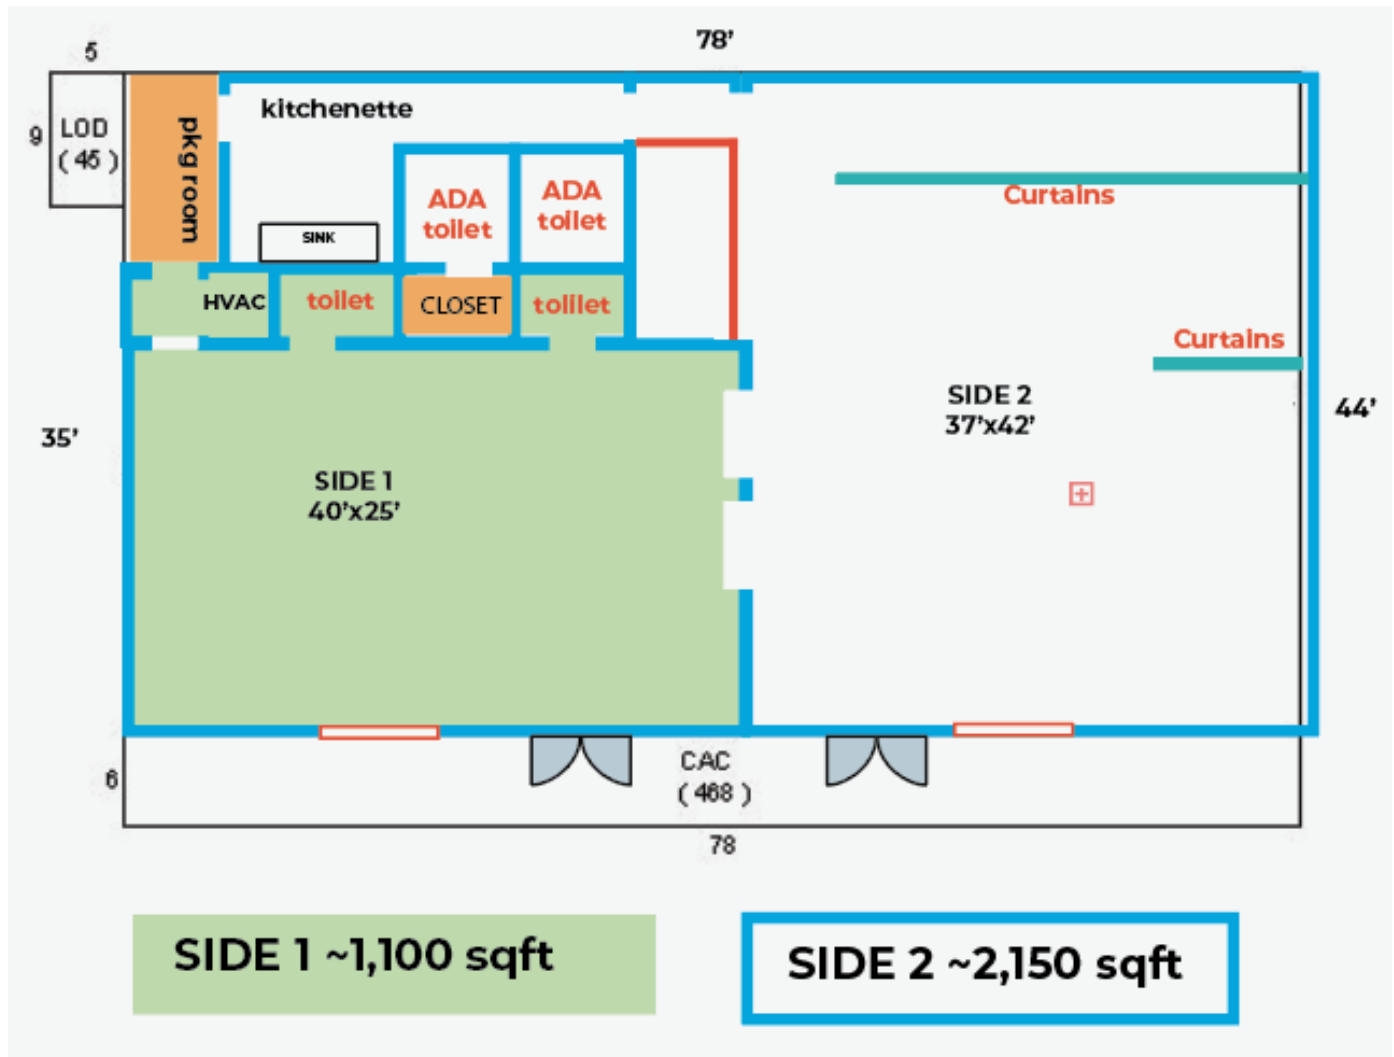

Commercial Space Floor Plan

Property Highlights	
Side 1	~1,100 SQFT
Side 2	~2,150 SQFT
Layout Features	Kitchenette, ADA Toilets, Storage/Closet Areas