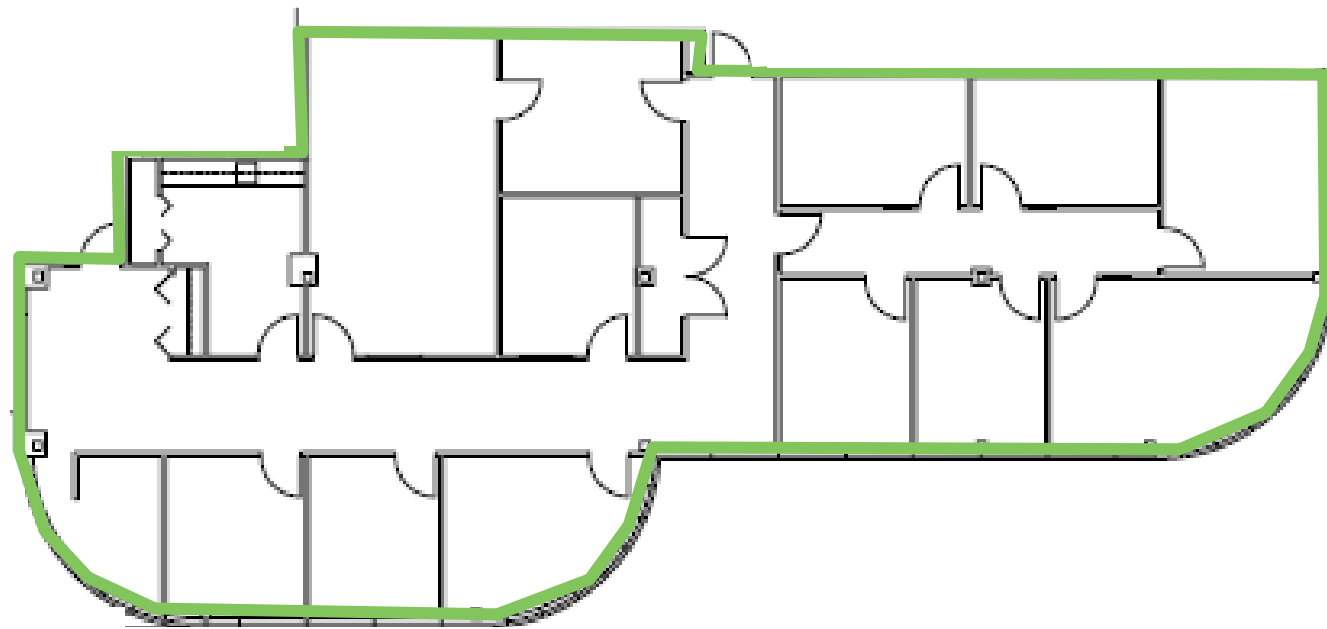

10 MALL ROAD

SUITE 110 - 3,573 SF

For more information visit www.burlingtoneastwest.com, or to schedule a tour visit or please contact:

Brooks Goodyear

781.249.5249

bgoodyear@rjkelly.com

Ian Pickrell

781.825.5245