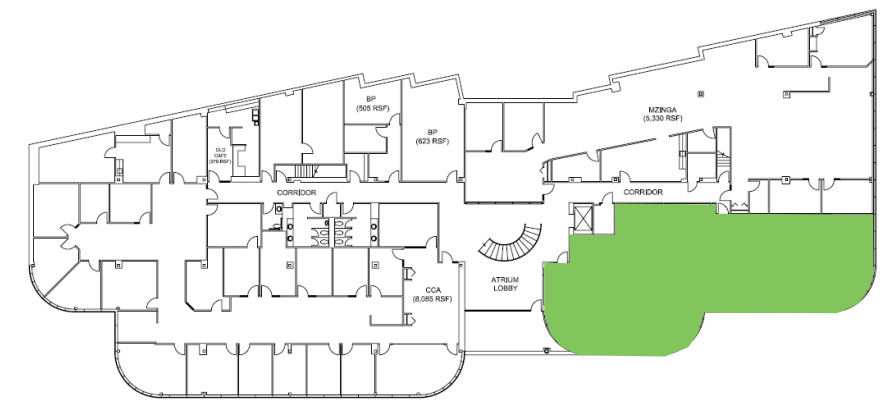

10 MALL ROAD

SUITE 110 - 3,573 SF

For more information visit www.burlingtoneastwest.com, or to schedule a tour visit or please contact:

Brooks Goodyear

781.249.5249

bgoodyear@rjkelly.com

Ian Pickrell

781.825.5245